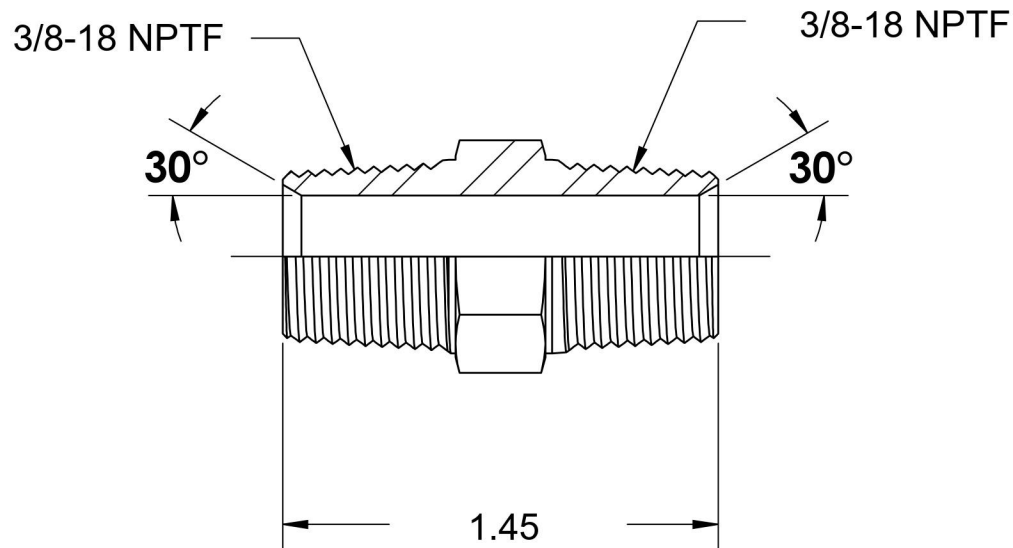

5404-06-06-B

Brass, SAE J514 Pipe Nipple, 3/8" Male NPTF 30° x 3/8" Male NPTF 30°

6701 Cochran Road
Solon, Ohio 44139
Phone: (440) 248-1880
Toll Free: 1-888-331-1523

Temperature Rating -325°F to 400°F	Material C36000 Brass	Industry Standards SAE J514 , SAE J476	Series 5404-B
Pressure Rating 3900 psi	Finish Natural Finish		Series Description SAE J514 Pipe Nipple