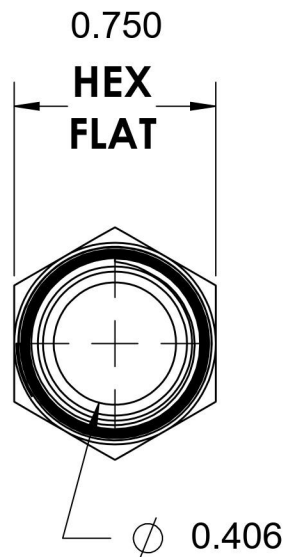

5404-06-06-B

Brass, SAE J514 Pipe Nipple, 3/8" Male NPTF 30° x 3/8" Male NPTF 30°

6701 Cochran Road
Solon, Ohio 44139
Phone: (440) 248-1880
Toll Free: 1-888-331-1523

Temperature Rating -325°F to 400°F	Material C36000 Brass	Industry Standards SAE J514 , SAE J476	Series 5404-B
Pressure Rating 3900 psi	Finish Natural Finish		Series Description SAE J514 Pipe Nipple