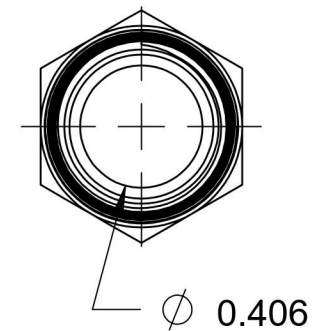

5404-06-06-B

Brass, SAE J514 Pipe Nipple, 3/8" Male NPTF 30° x 3/8" Male NPTF 30°

6701 Cochran Road
Solon, Ohio 44139
Phone: (440) 248-1880
Toll Free: 1-888-331-1523

Temperature Rating -325°F to 400°F	Material C36000 Brass	Industry Standards SAE J514 , SAE J476	Series 5404-B
Pressure Rating 3900 psi	Finish Natural Finish		Series Description SAE J514 Pipe Nipple