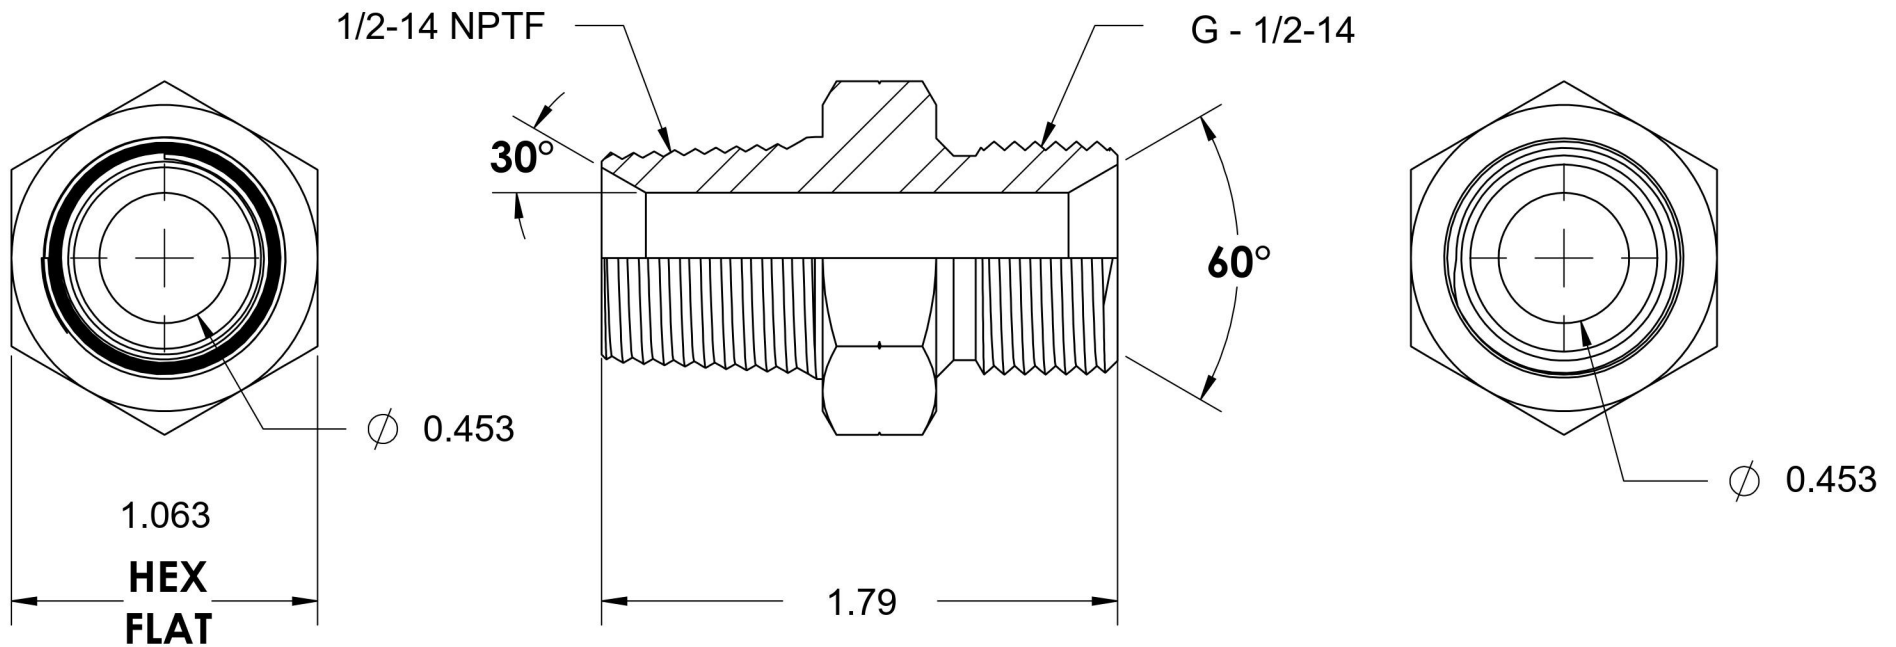

# 7032-08-08-SS

Stainless Steel, SAE J476 Pipe Male BSPP Port/Line Adapter, 1/2" Male NPTF 30° x 1/2-14 Male BSPP 60° Line/Port

6701 Cochran Road  
Solon, Ohio 44139  
Phone: (440) 248-1880  
Toll Free: 1-888-331-1523

<b>Temperature Rating</b>	<b>Material</b>	<b>Industry Standards</b>	<b>Series</b>
-425°F to 1200°F	316/316L Stainless Steel	SAE J476, ISO 1179	7032-SS
<b>Pressure Rating</b>	<b>Finish</b>		<b>Series Description</b>
2900 psi	Passivated		SAE J476 Pipe Male BSPP Port/Line Adapter