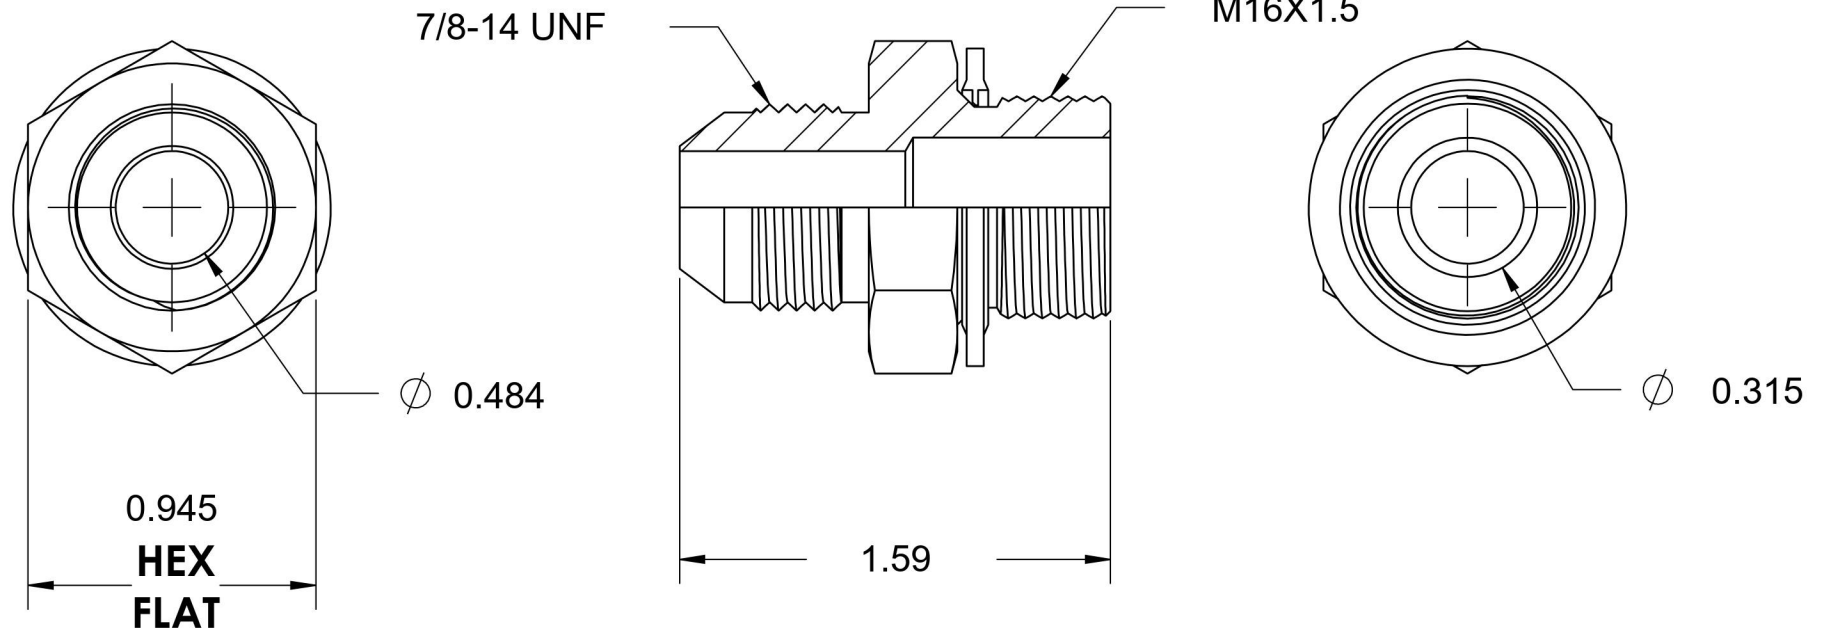

# 7005-10-16-BS

Steel, SAE J514 37° Flare Metric Type (D) Bonded Seal Port/Line Connector, 5/8" Male JIC x M16X1.5 Male Metric 60° Line/Port

6701 Cochran Road  
Solon, Ohio 44139  
Phone: (440) 248-1880  
Toll Free: 1-888-331-1523

**Temperature Rating**

-40°F to 250°F

**Pressure Rating**

5000 psi

**Material**

C1045/12L14 Steel

**Finish**

Trivalent Zinc

**Industry Standards**

SAE J514, ISO 9974

ASTM B633

**Series**

7005-BS

**Series Description**

SAE J514 37° Flare Metric Type (D)  
Bonded Seal Port/Line Connector