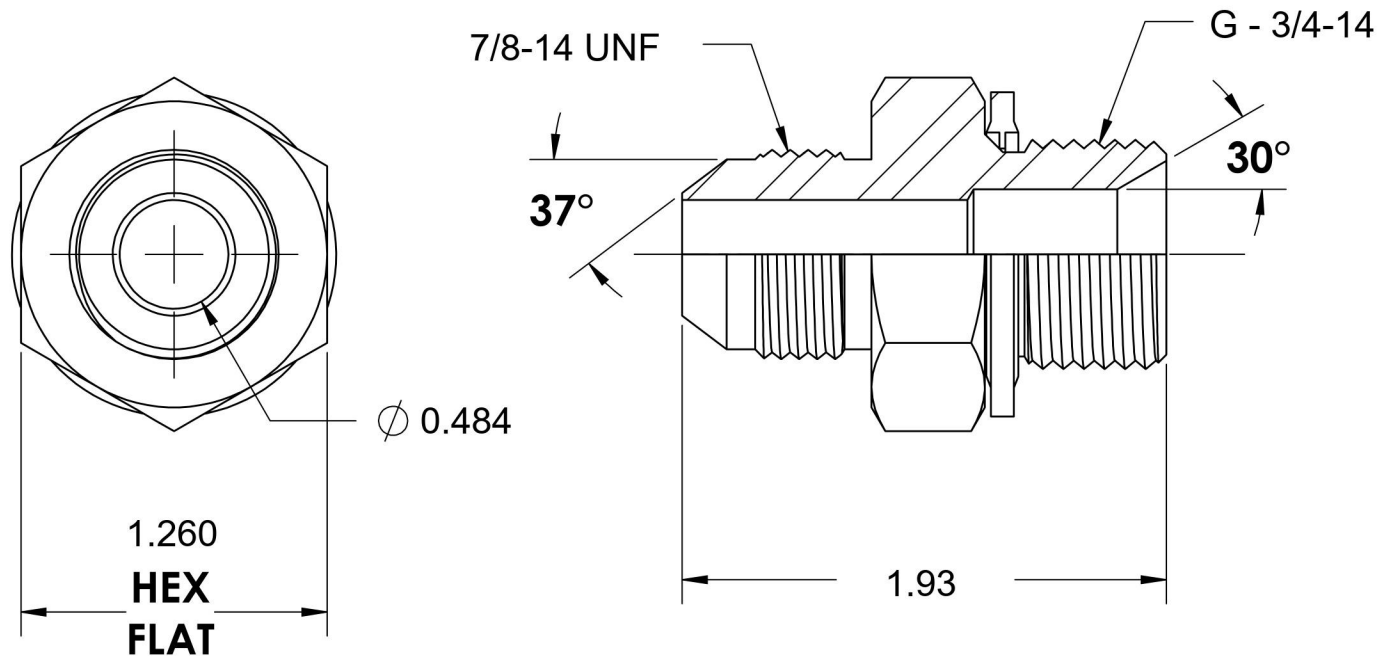

# 7002-10-12-SS-BS

Stainless Steel, SAE J514 37° Flare BSPP Type (D) Bonded Seal Port/Line Adapter, 5/8" Male JIC x 3/4-14 Male BSPP 60° Line/Port

6701 Cochran Road  
Solon, Ohio 44139  
Phone: (440) 248-1880  
Toll Free: 1-888-331-1523

<b>Temperature Rating</b>	<b>Material</b>	<b>Industry Standards</b>	<b>Series</b>
-22°F to 257°F	316/316L Stainless Steel	SAE J514, ISO 1179	7002-BS-SS
<b>Pressure Rating</b>	<b>Finish</b>		<b>Series Description</b>
2900 psi	Passivated		SAE J514 37° Flare BSPP Type (D) Bonded Seal Port/Line Adapter