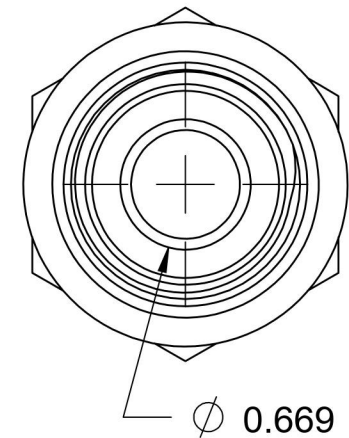

# 7002-10-12-SS-BS

Stainless Steel, SAE J514 37° Flare BSPP Type (D) Bonded Seal Port/Line Adapter, 5/8" Male JIC x 3/4-14 Male BSPP 60° Line/Port

6701 Cochran Road  
Solon, Ohio 44139  
Phone: (440) 248-1880  
Toll Free: 1-888-331-1523

<b>Temperature Rating</b>	<b>Material</b>	<b>Industry Standards</b>	<b>Series</b>
-22°F to 257°F	316/316L Stainless Steel	SAE J514, ISO 1179	7002-BS-SS
<b>Pressure Rating</b>	<b>Finish</b>		<b>Series Description</b>
2900 psi	Passivated		SAE J514 37° Flare BSPP Type (D) Bonded Seal Port/Line Adapter