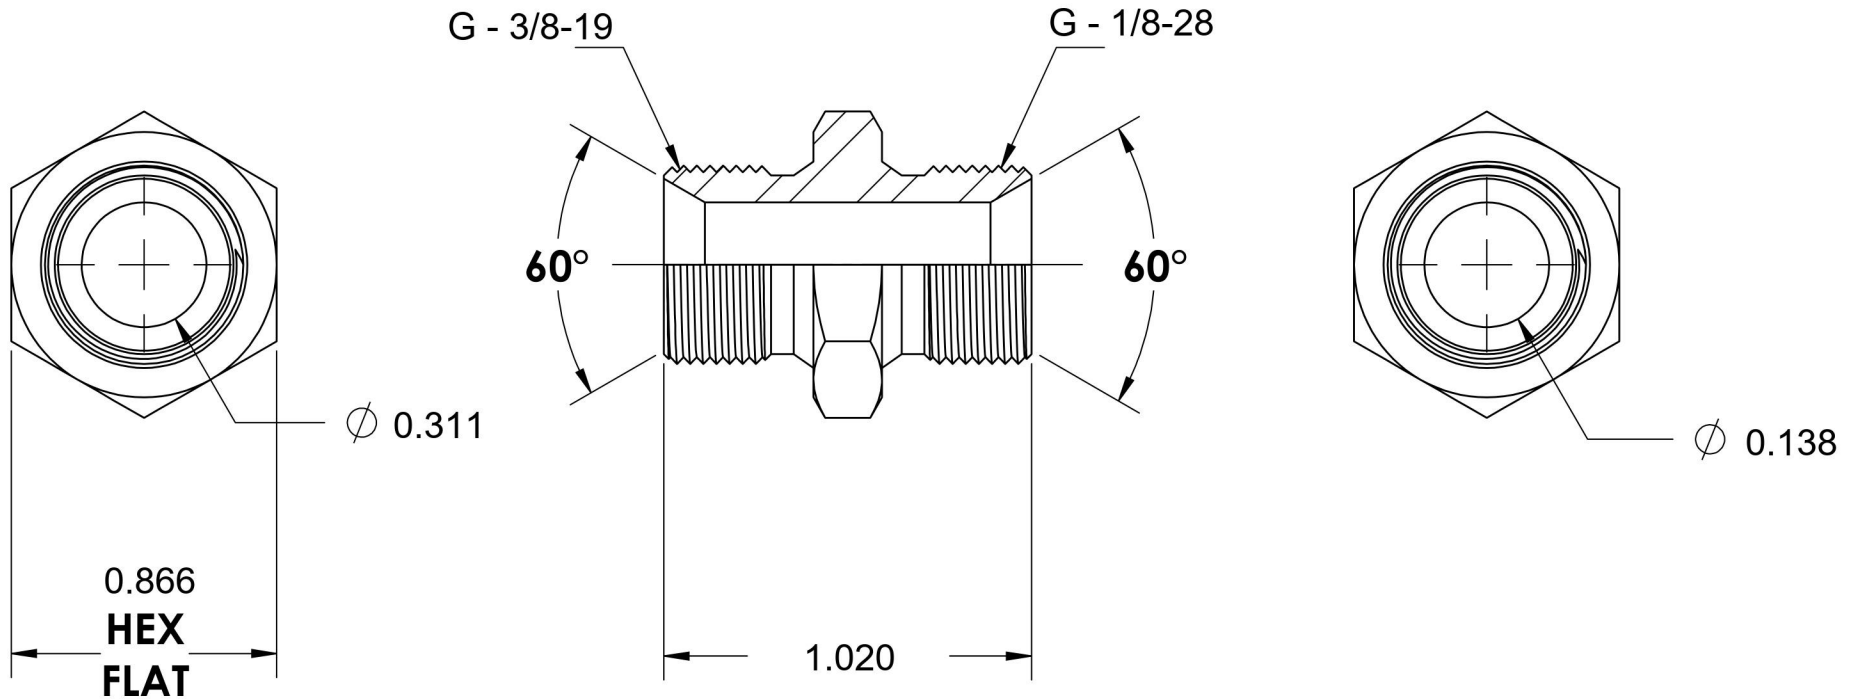

# 9022-06-02-SS

Stainless Steel, ISO 1179 BSPP Port/Line Union, 3/8-19 Male BSPP 60° Line/Port x 1/8-28 Male BSPP 60° Line/Port

6701 Cochran Road  
Solon, Ohio 44139  
Phone: (440) 248-1880  
Toll Free: 1-888-331-1523

<b>Temperature Rating</b>	<b>Material</b>	<b>Industry Standards</b>	<b>Series</b>
-425°F to 1200°F	316/316L Stainless Steel	ISO 1179, ISO 8434-6	9022-SS
<b>Pressure Rating</b>	<b>Finish</b>		<b>Series Description</b>
5100 psi	Passivated		ISO 1179 BSPP Port/Line Union