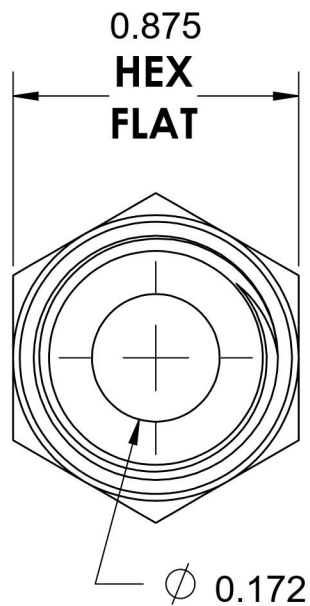

6405-04-06-O-SS

Stainless Steel, SAE J1926 O-Ring Boss Female Adapter, 7/16-20 Male ORB x 3/8" Female NPTF

7/16-20 UNF

3/8-18 NPTF

6701 Cochran Road
Solon, Ohio 44139
Phone: (440) 248-1880
Toll Free: 1-888-331-1523