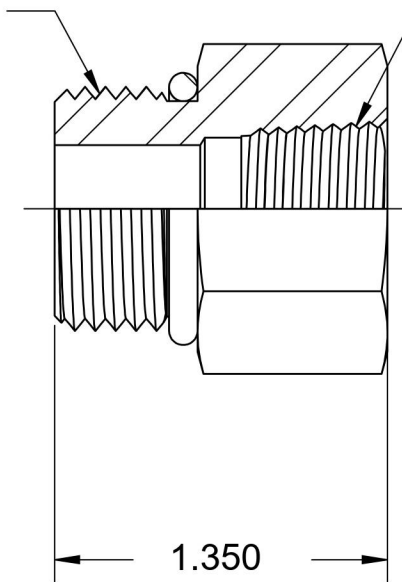

6405-04-06-O-SS

Stainless Steel, SAE J1926 O-Ring Boss Female Adapter, 7/16-20 Male ORB x 3/8" Female NPTF

7/16-20 UNF

3/8-18 NPTF

6701 Cochran Road
Solon, Ohio 44139
Phone: (440) 248-1880
Toll Free: 1-888-331-1523

Temperature Rating	Material	Industry Standards	Series
-40°F to 250°F	316/316L Stainless Steel	SAE J1926-3, SAE J476	6405-O-SS
Pressure Rating	Finish	SAE J515	Series Description
6000 psi	Passivated		SAE J1926 O-Ring Boss Female Adapter