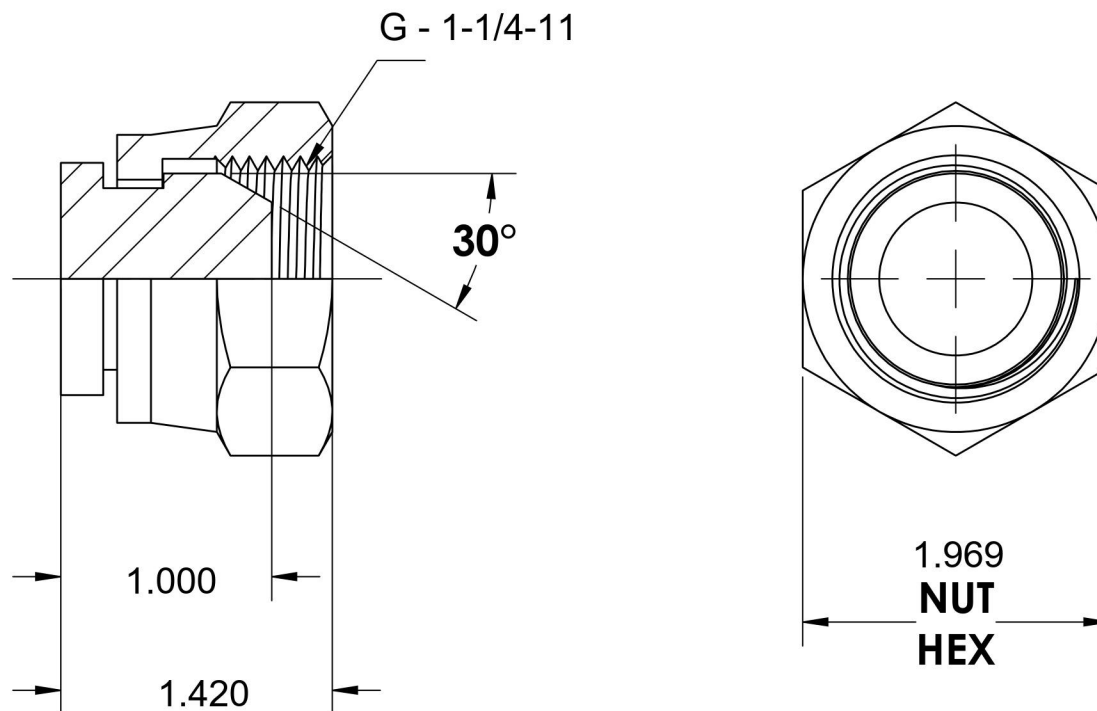

9644-C-20

Steel, ISO 8434-6 60° Cone BSPP Swivel Cap, 1-1/4" Female BSPP Swivel

6701 Cochran Road
Solon, Ohio 44139
Phone: (440) 248-1880
Toll Free: 1-888-331-1523

Temperature Rating -65°F to 500°F	Material C1045/12L14 Steel	Industry Standards ISO 8434-6, ASTM B633	Series 9644-C
Pressure Rating 1500 psi	Finish Trivalent Zinc		Series Description ISO 8434-6 60° Cone BSPP Swivel Cap