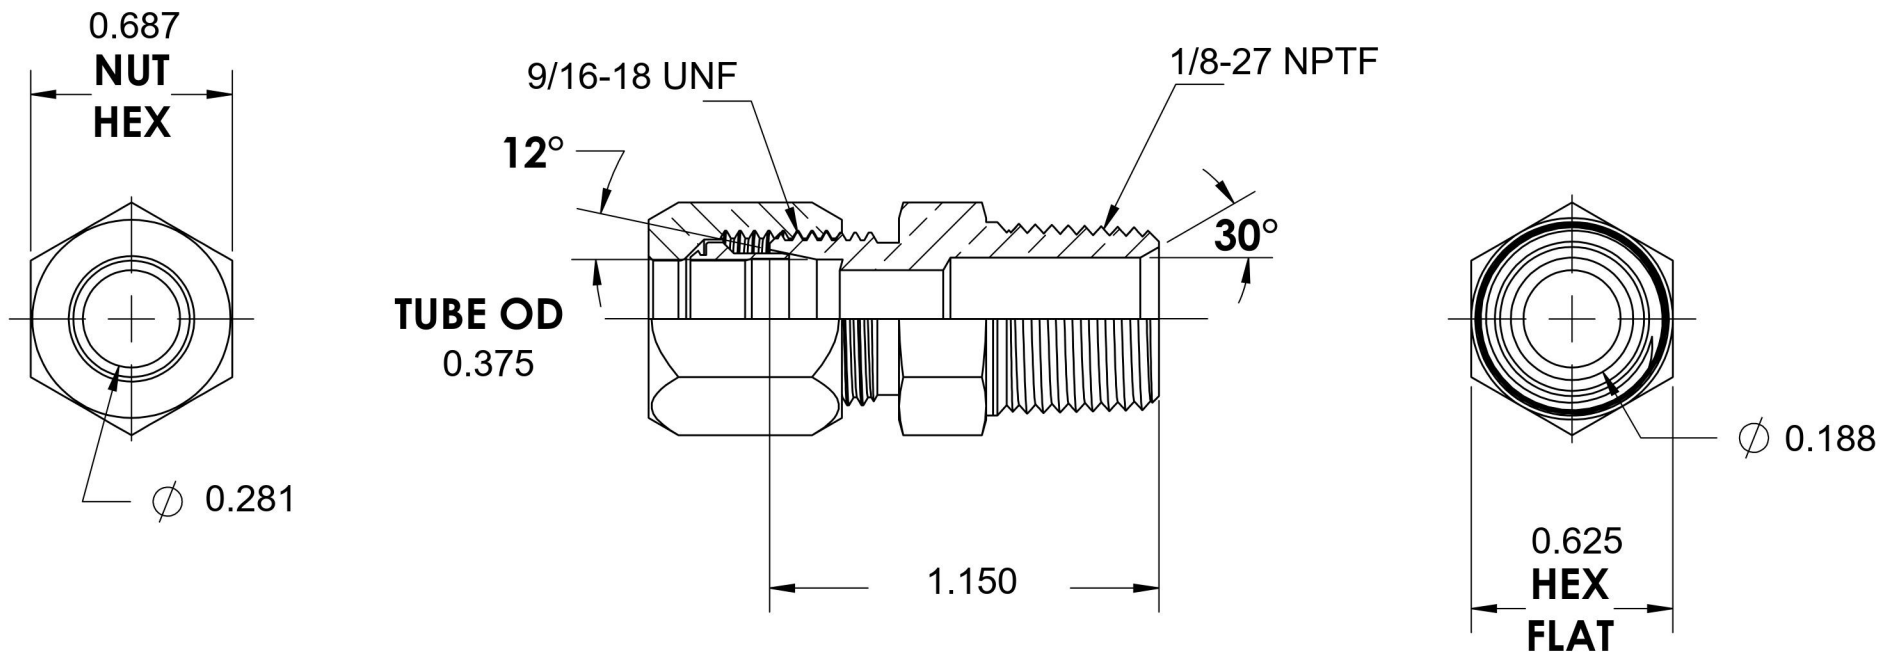

C2404-06-02-SS

Stainless Steel, SAE J514 Flareless Tube Male Connector, 3/8" Flareless Bite Type x 1/8" Male NPTF 30°

6701 Cochran Road
Solon, Ohio 44139
Phone: (440) 248-1880
Toll Free: 1-888-331-1523

Temperature Rating	Material	Industry Standards	Series
-425°F to 1200°F	316/316L Stainless Steel	SAE J514, SAE J476	C2404-SS
Pressure Rating	Finish		Series Description
6000 psi	Passivated		SAE J514 Flareless Tube Male Connector