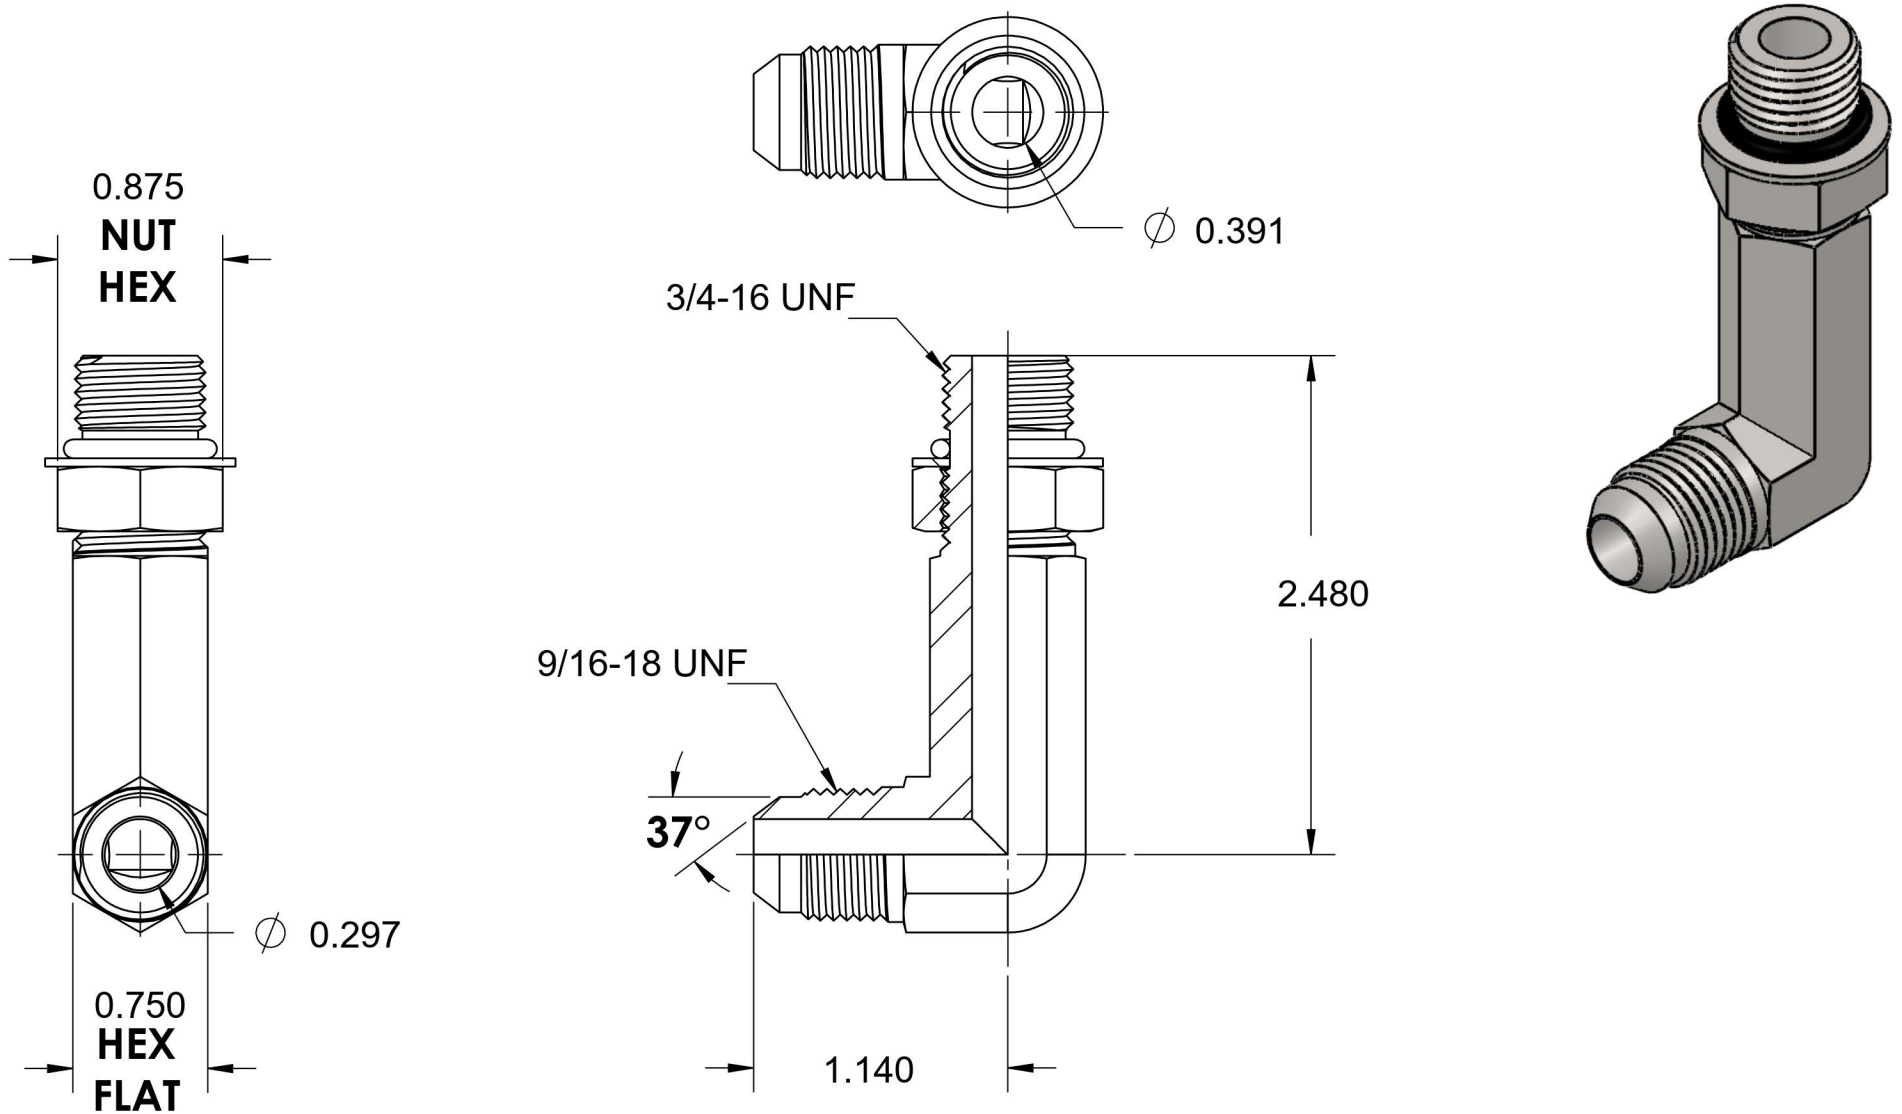

6801-LL-06-08-NWO-FG

Steel, SAE J514 37° Flare 90° Extra Long Adjustable Port Elbow, 3/8" Male JIC x 3/4-16 Male Adjustable ORB

6701 Cochran Road
Solon, Ohio 44139
Phone: (440) 248-1880
Toll Free: 1-888-331-1523

Temperature Rating

-40°F to 250°F

Pressure Rating

6000 psi

Material

C1045 Steel

Finish

Trivalent Zinc

Industry Standards

SAE J1453, SAE J1926-3
SAE J515, ASTM B633

Series

6801-LL-NWO-FG

Series Description

SAE J514 37° Flare 90° Extra Long Adjustable Port Elbow