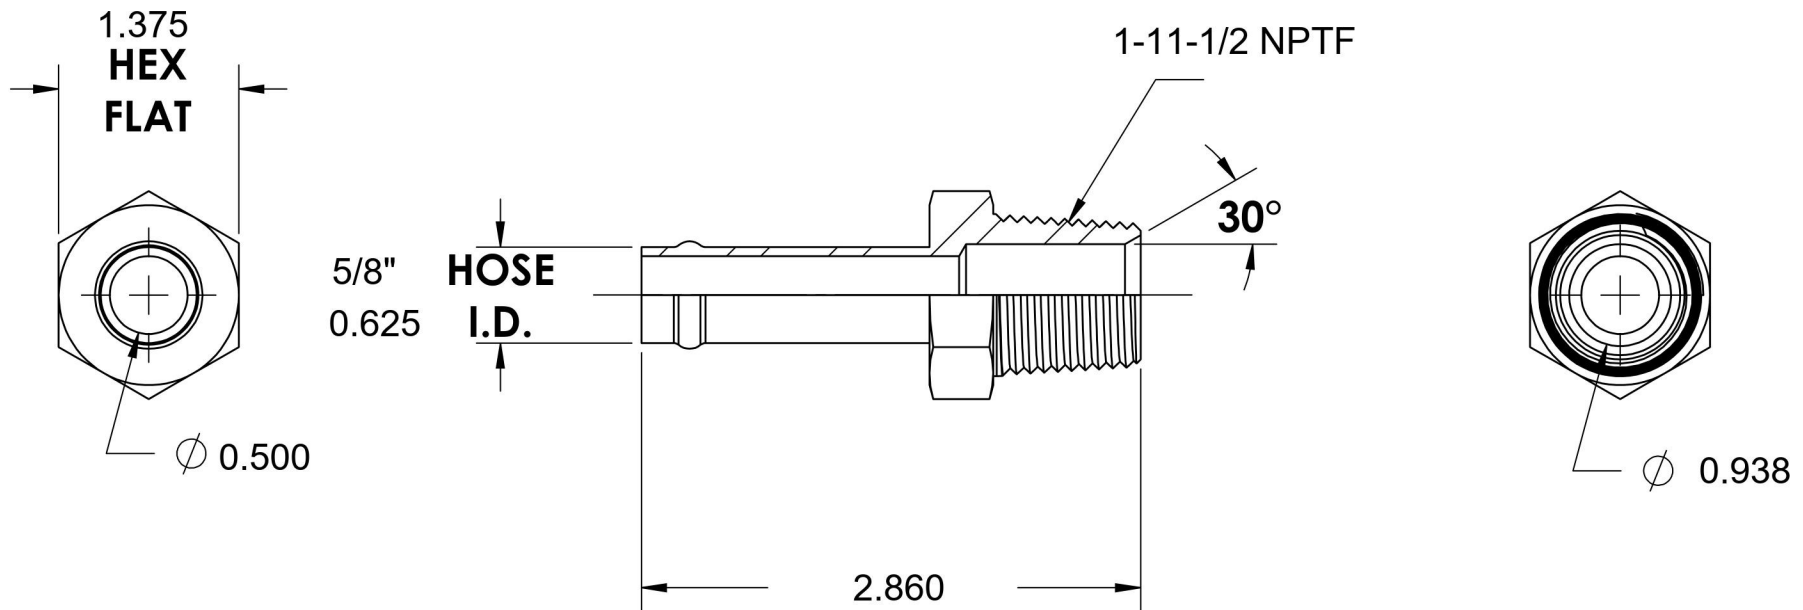

# 4404-10-16-SS

Stainless Steel, SAE J1231 Hose Bead Male Connector, 5/8" Beaded Hose Barb x 1" Male NPTF 30°

6701 Cochran Road  
Solon, Ohio 44139  
Phone: (440) 248-1880  
Toll Free: 1-888-331-1523

<b>Temperature Rating</b>	<b>Material</b>	<b>Industry Standards</b>	<b>Series</b>
-425°F to 1200°F	316/316L Stainless Steel	SAE J1231, SAE J476	4404-SS
<b>Pressure Rating</b>	<b>Finish</b>		<b>Series Description</b>
150 psi	Passivated		SAE J1231 Hose Bead Male Connector