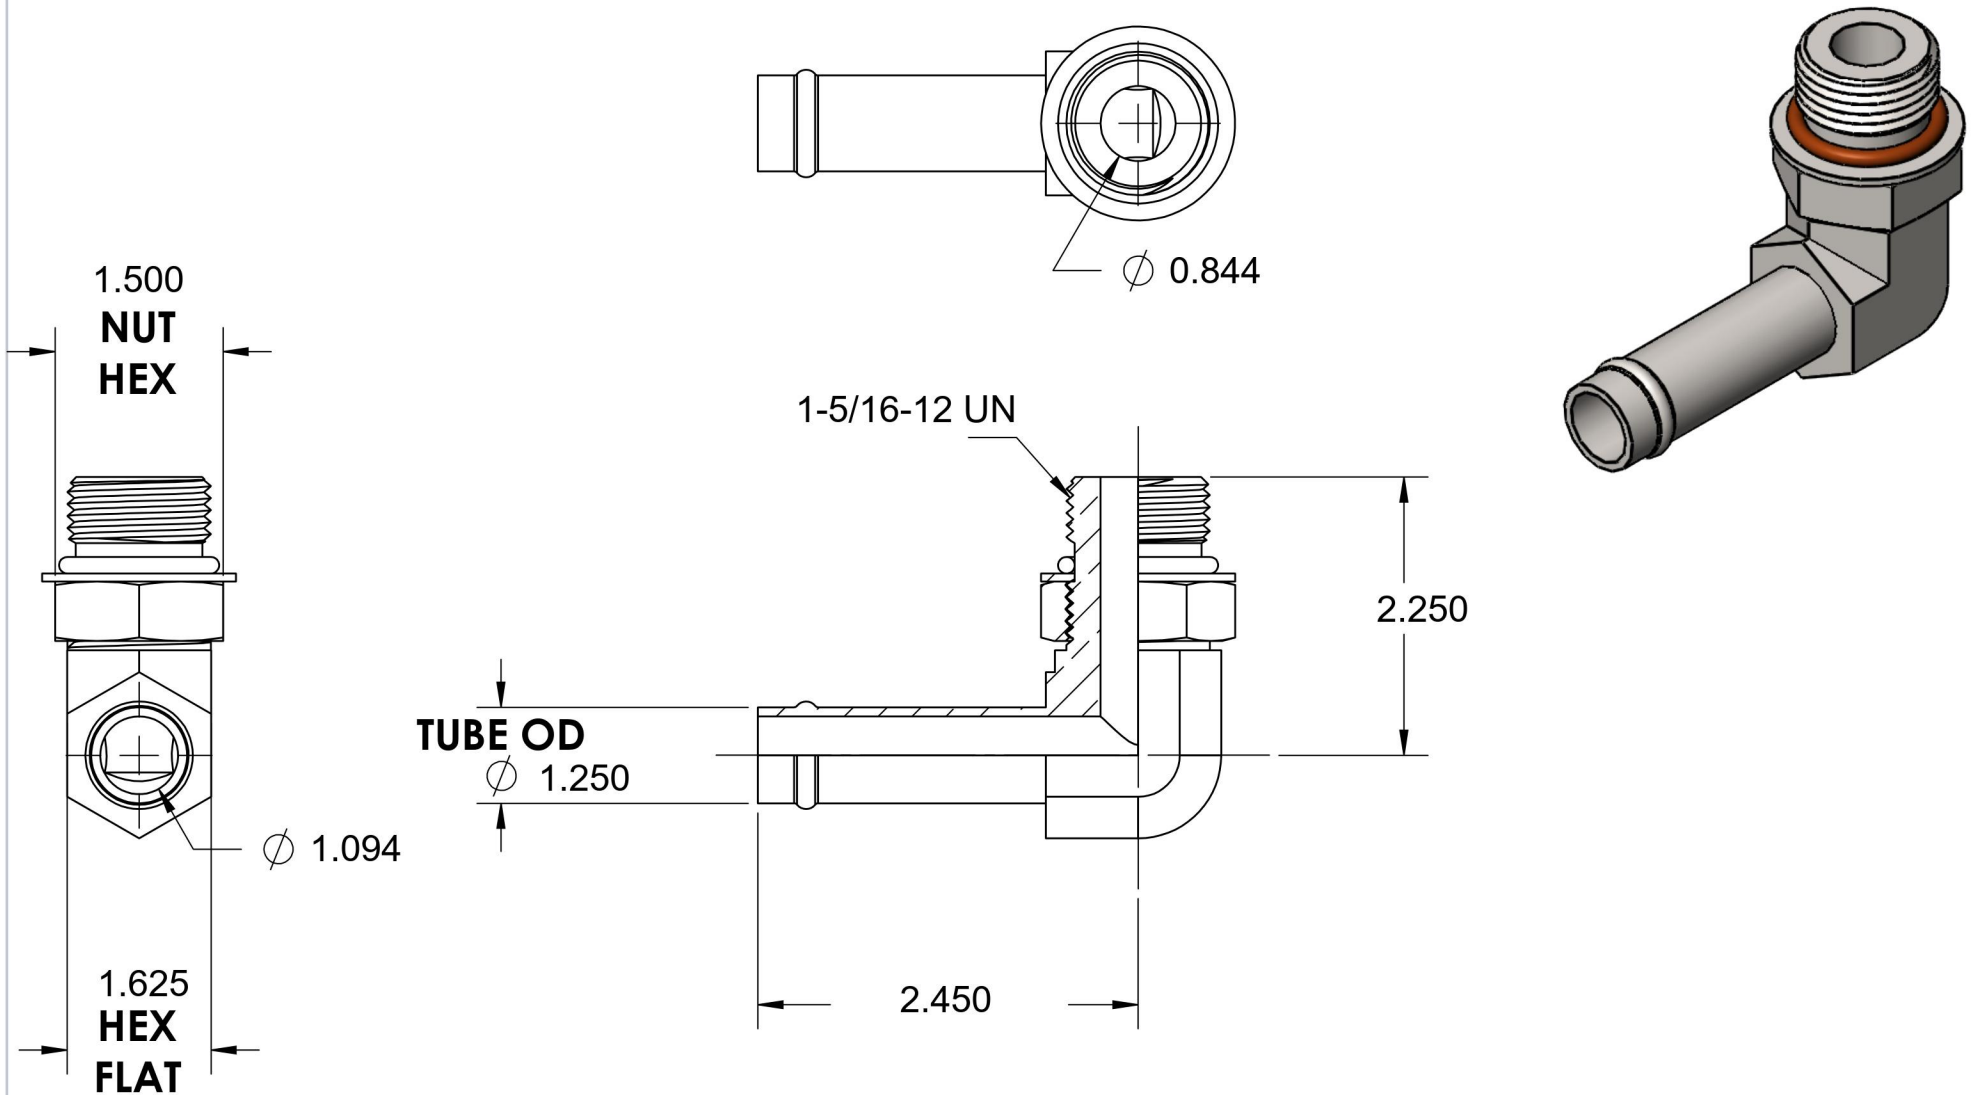

4601-20-16-NWO-FG-VITON

Steel, SAE J1231 Hose Bead 90° Adjustable Port Elbow, 1-1/4" Beaded Hose Barb x 1-5/16-12 Male Adjustable ORB, FKM Seal

6701 Cochran Road
Solon, Ohio 44139
Phone: (440) 248-1880
Toll Free: 1-888-331-1523

Temperature Rating

-15°F to 400°F

Pressure Rating

150 psi

Material

C1045 Steel

Finish

Trivalent Zinc

Industry Standards

SAE J1231-2, SAE J1926-3
SAE J515, ASTM B633

Series

4601-NWO-FG-VITON

Series Description

SAE J1231 Hose Bead
90° Adjustable Port Elbow