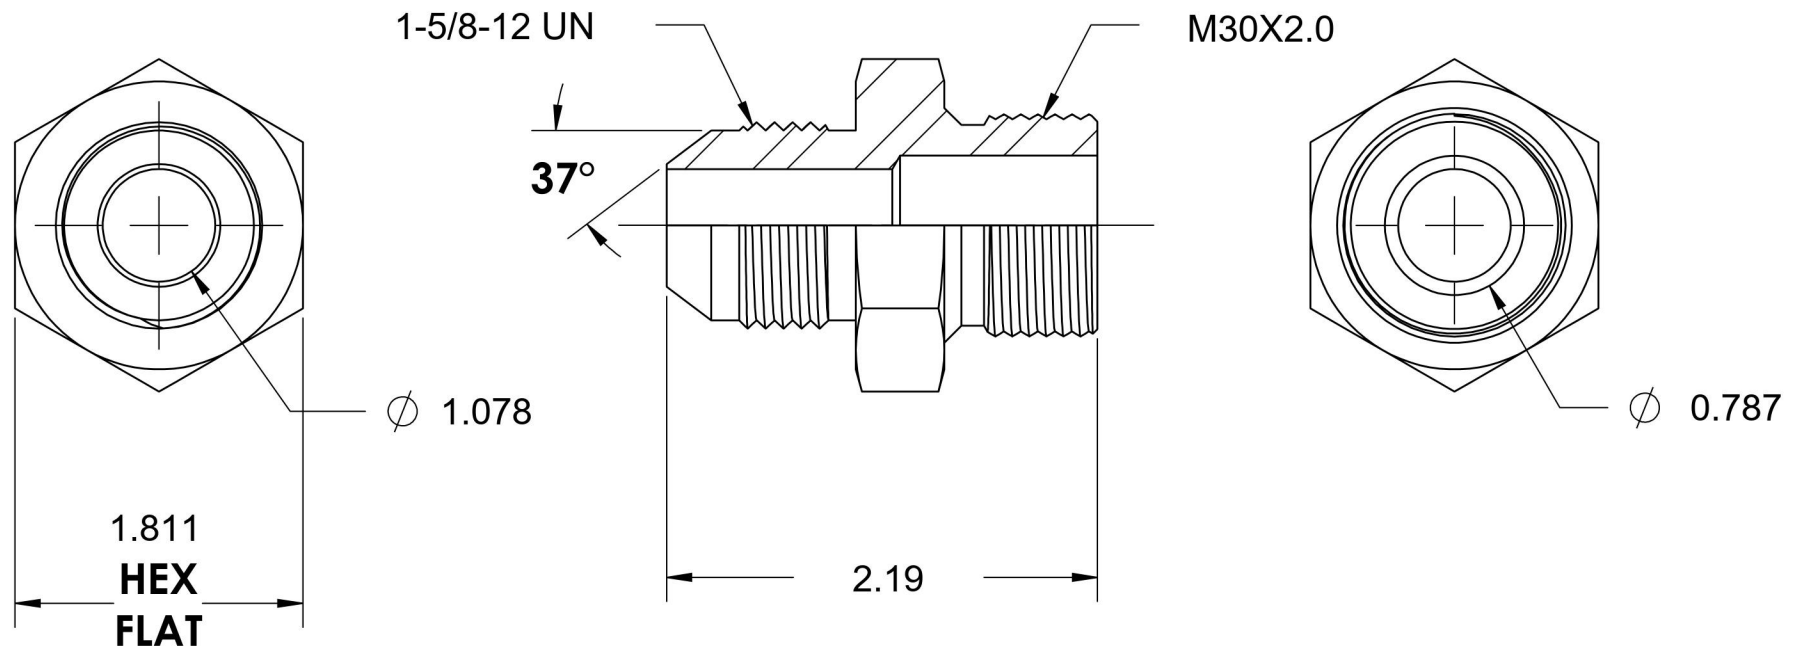

# 7005-20-30-SS

Stainless Steel, SAE J514 37° Flare Male Metric Port/Line Connector, 1-1/4" Male JIC x M30X2.0 Male Metric 60° Line/Port

6701 Cochran Road  
Solon, Ohio 44139  
Phone: (440) 248-1880  
Toll Free: 1-888-331-1523

<b>Temperature Rating</b> -425°F to 1200°F	<b>Material</b> 316/316L Stainless Steel	<b>Industry Standards</b> SAE J514, ISO 9974	<b>Series</b> 7005-SS
<b>Pressure Rating</b> 3500 psi	<b>Finish</b> Passivated		<b>Series Description</b> SAE J514 37° Flare Male Metric Port/Line Connector