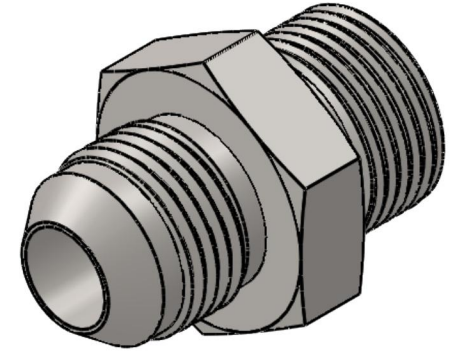

# 7005-20-30-SS

Stainless Steel, SAE J514 37° Flare Male Metric Port/Line Connector, 1-1/4" Male JIC x M30X2.0 Male Metric 60° Line/Port

6701 Cochran Road  
Solon, Ohio 44139  
Phone: (440) 248-1880  
Toll Free: 1-888-331-1523

<b>Temperature Rating</b> -425°F to 1200°F	<b>Material</b> 316/316L Stainless Steel	<b>Industry Standards</b> SAE J514, ISO 9974	<b>Series</b> 7005-SS
<b>Pressure Rating</b> 3500 psi	<b>Finish</b> Passivated		<b>Series Description</b> SAE J514 37° Flare Male Metric Port/Line Connector