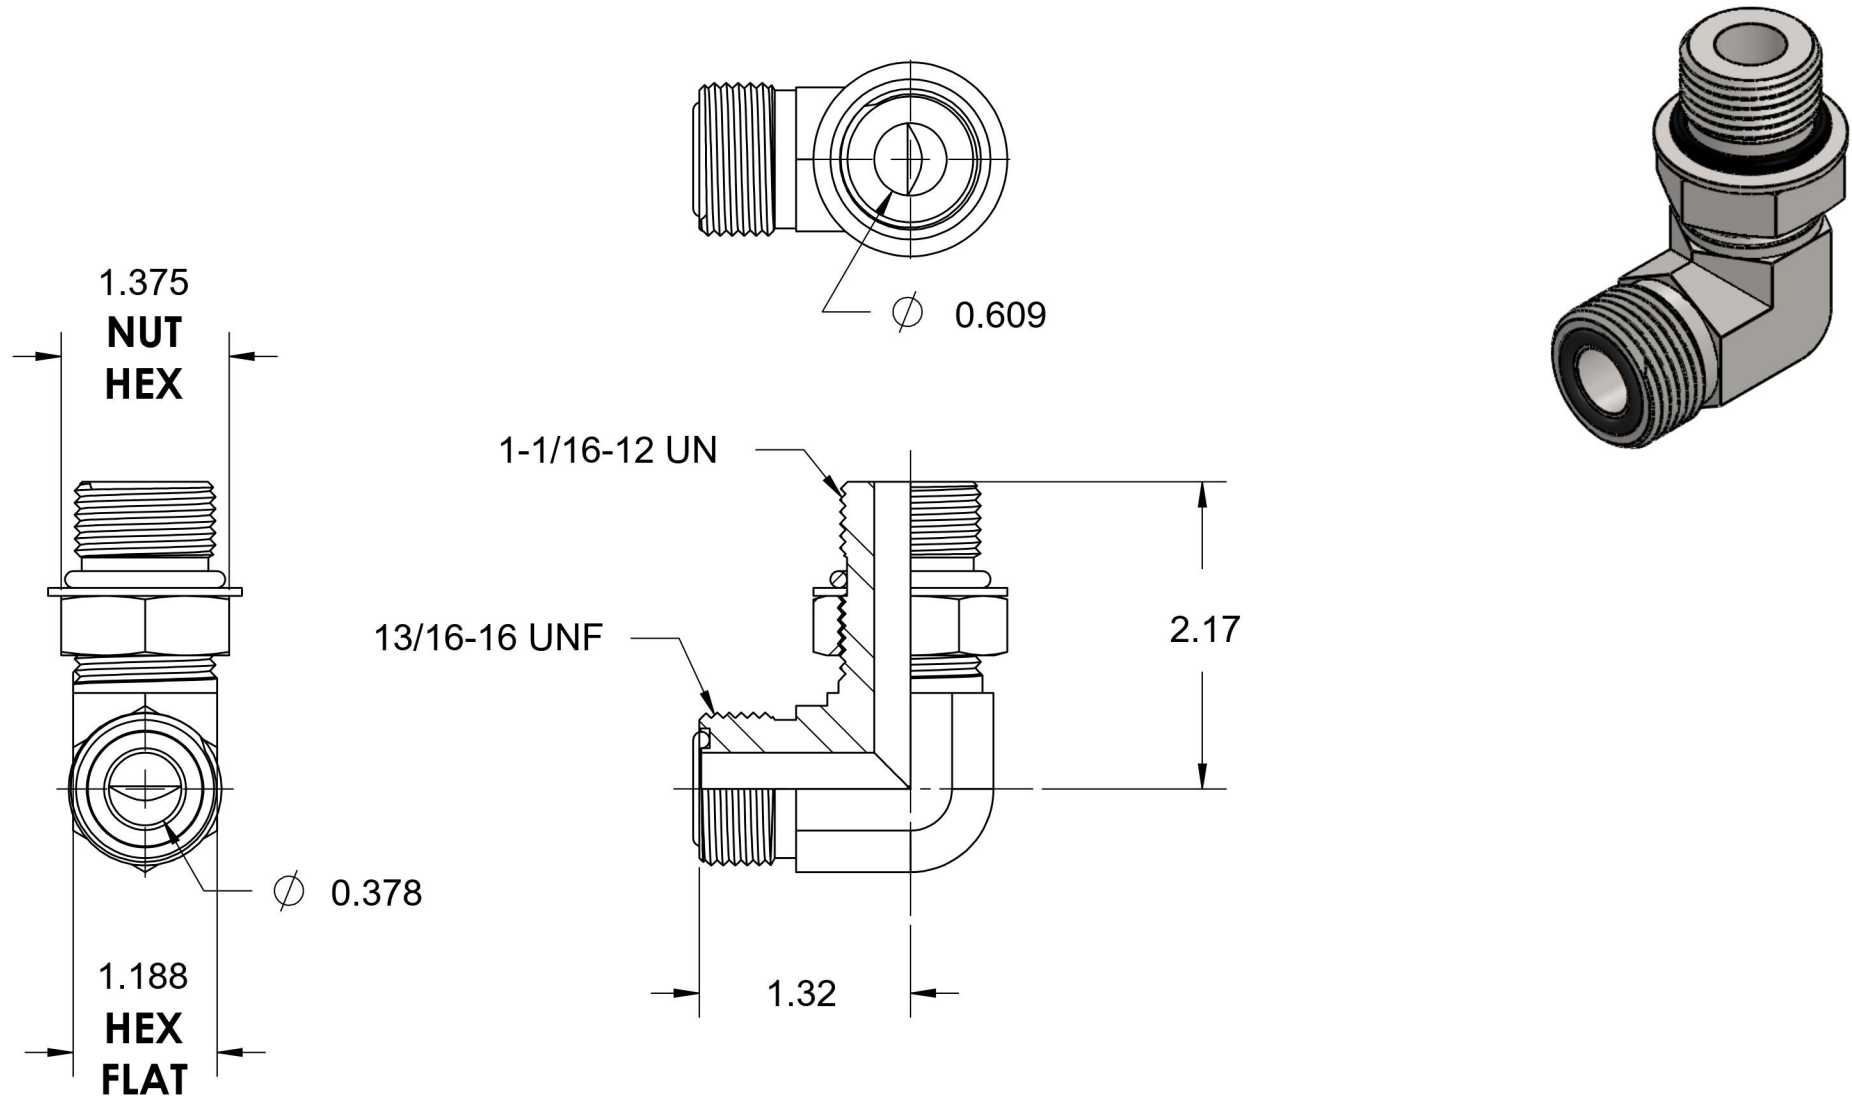

FS6801-08-12-NWO-FG

Steel, SAE J1453 O-Ring Face Seal 90° Adjustable Port Elbow, 1/2" Male ORFS x 1-1/16-12 Male Adjustable ORB

6701 Cochran Road
Solon, Ohio 44139
Phone: (440) 248-1880
Toll Free: 1-888-331-1523

Temperature Rating

-40°F to 250°F

Pressure Rating

6000 psi

Material

C1045 Steel

Finish

Trivalent Zinc

Industry Standards

SAE J1453, SAE J1926-2
ASTM B633

Series

FS6801-NWO-FG

Series Description

SAE J1453 O-Ring Face Seal
90° Adjustable Port Elbow