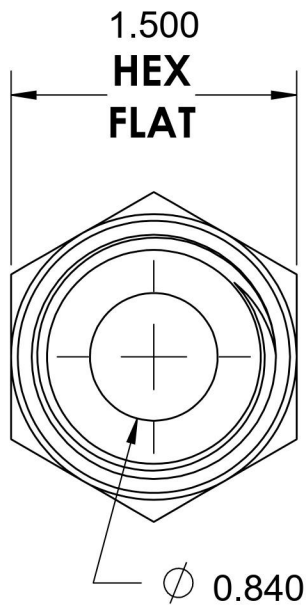

6405-16-12-O-SS

Stainless Steel, SAE J1926 O-Ring Boss Female Adapter, 1-5/16-12 Male ORB x 3/4" Female NPTF

6701 Cochran Road
Solon, Ohio 44139
Phone: (440) 248-1880
Toll Free: 1-888-331-1523

Temperature Rating	Material	Industry Standards	Series
-40°F to 250°F	316/316L Stainless Steel	SAE J1926-3, SAE J476	6405-O-SS
Pressure Rating	Finish	SAE J515	Series Description
4800 psi	Passivated		SAE J1926 O-Ring Boss Female Adapter