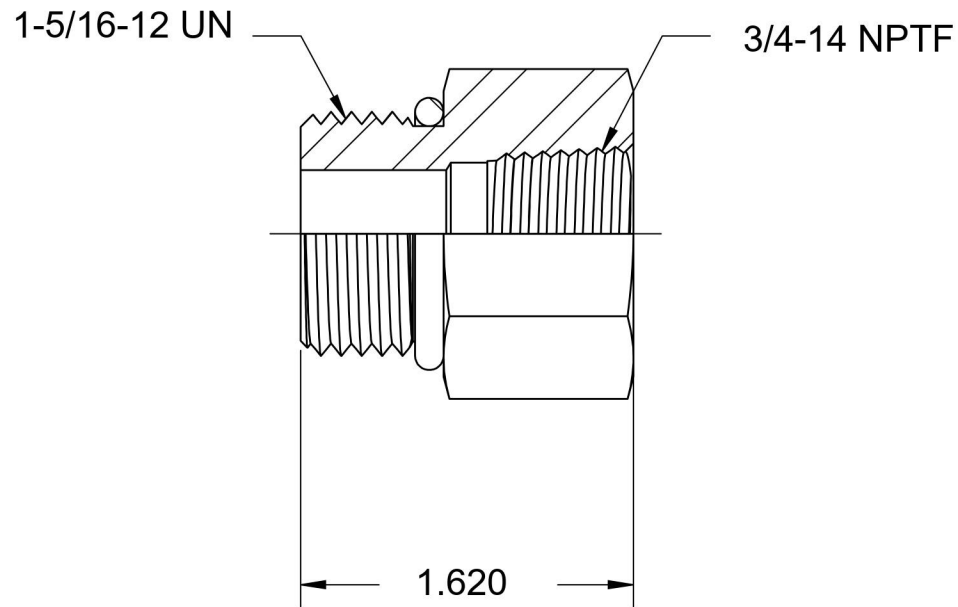

6405-16-12-O-SS

Stainless Steel, SAE J1926 O-Ring Boss Female Adapter, 1-5/16-12 Male ORB x 3/4" Female NPTF

6701 Cochran Road
Solon, Ohio 44139
Phone: (440) 248-1880
Toll Free: 1-888-331-1523

Temperature Rating	Material	Industry Standards	Series
-40°F to 250°F	316/316L Stainless Steel	SAE J1926-3, SAE J476	6405-O-SS
Pressure Rating	Finish	SAE J515	Series Description
4800 psi	Passivated		SAE J1926 O-Ring Boss Female Adapter