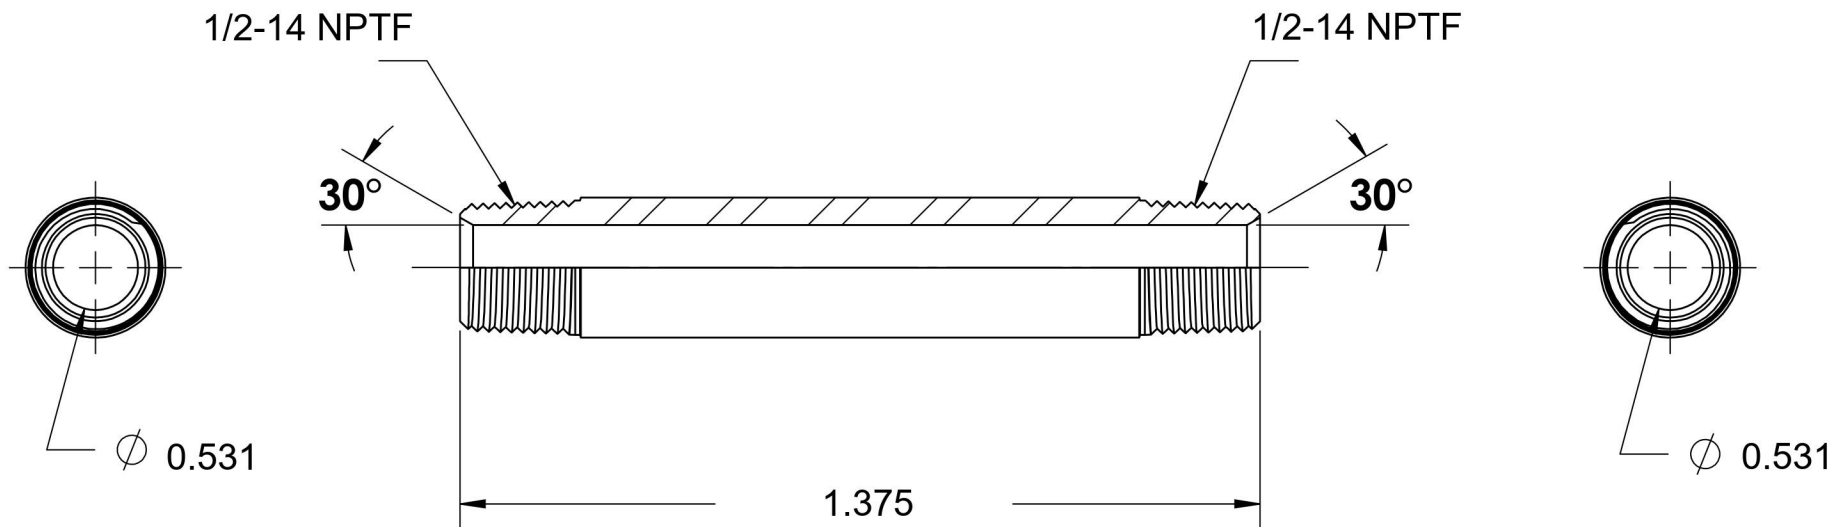

# 5404-N-08X1.375

Steel, SAE J514 Pipe Long Nipple, 1/2" Male NPTF 30° x 1/2" Male NPTF 30°

6701 Cochran Road  
Solon, Ohio 44139  
Phone: (440) 248-1880  
Toll Free: 1-888-331-1523

#### Series Description

SAE J514 Pipe Long Nipple