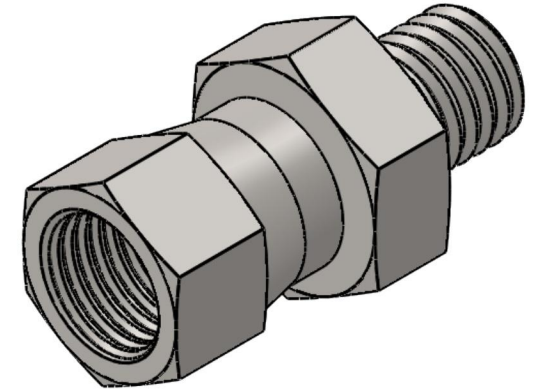

7025-08-16

Steel, SAE J514 37° Flare Swivel Male Metric Port/Line Connector, 1/2" Female JIC Swivel x M16X1.5 Male Metric 60° Line/Port

6701 Cochran Road
Solon, Ohio 44139
Phone: (440) 248-1880
Toll Free: 1-888-331-1523

Temperature Rating	Material	Industry Standards	Series
-65°F to 500°F	C1045 / 12L14 Steel	SAE J514, ISO 9974	7025
Pressure Rating	Finish	ASTM B633	Series Description
6000 psi	Trivalent Zinc		SAE J514 37° Flare Swivel Male Metric Port/Line Connector