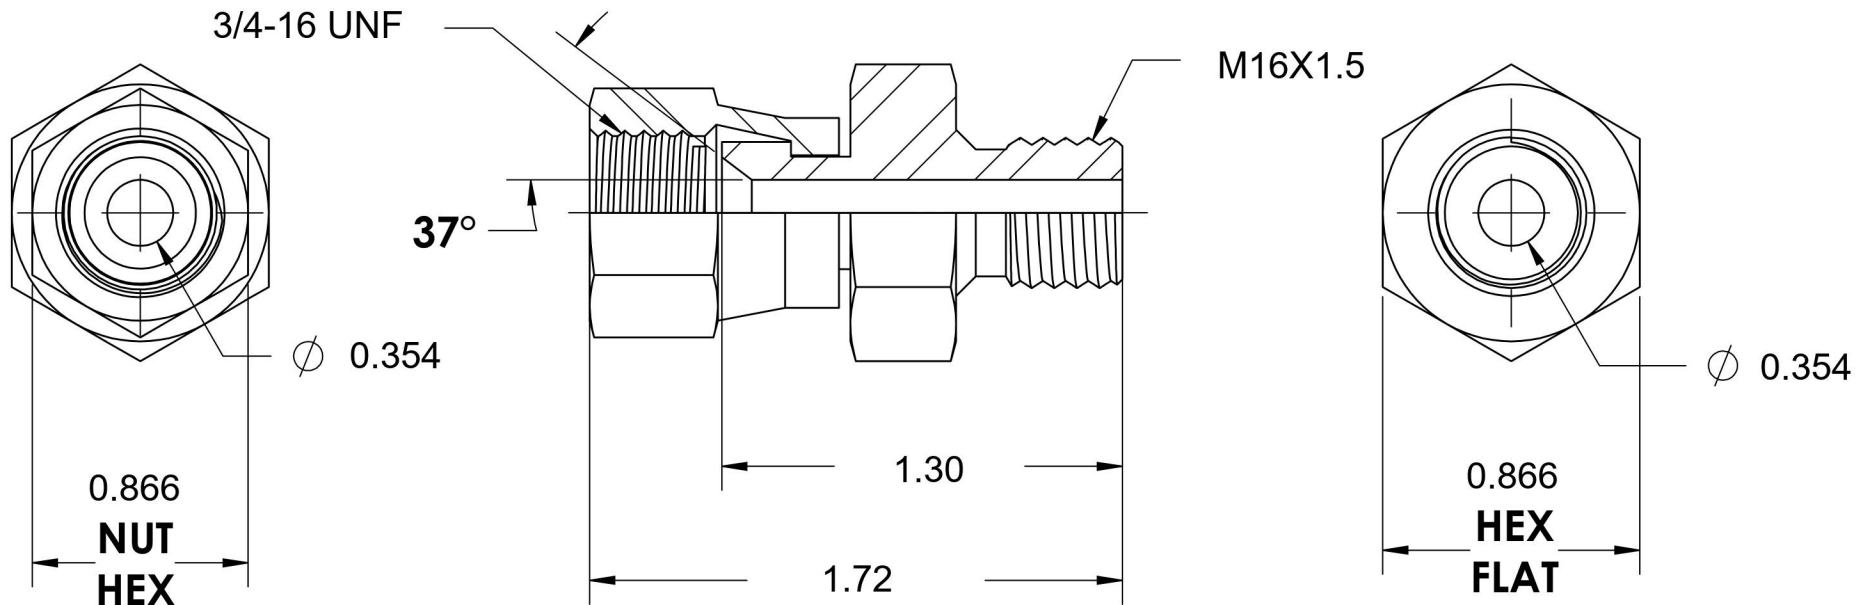

7025-08-16

Steel, SAE J514 37° Flare Swivel Male Metric Port/Line Connector, 1/2" Female JIC Swivel x M16X1.5 Male Metric 60° Line/Port

6701 Cochran Road
Solon, Ohio 44139
Phone: (440) 248-1880
Toll Free: 1-888-331-1523

Temperature Rating	Material	Industry Standards	Series
-65°F to 500°F	C1045 / 12L14 Steel	SAE J514, ISO 9974	7025
Pressure Rating	Finish	ASTM B633	Series Description
6000 psi	Trivalent Zinc		SAE J514 37° Flare Swivel Male Metric Port/Line Connector