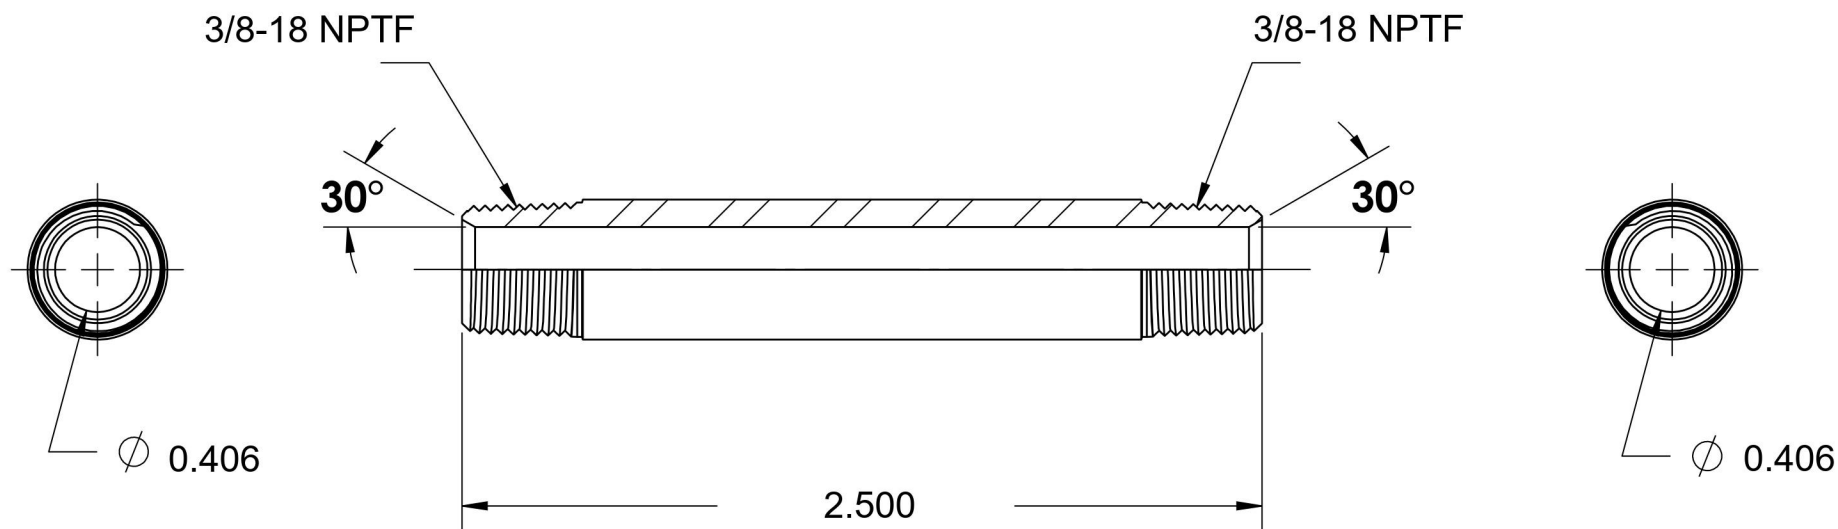

5404-N-06X2.500

Steel, SAE J514 Pipe Long Nipple, 3/8" Male NPTF 30° x 3/8" Male NPTF 30°

6701 Cochran Road
Solon, Ohio 44139
Phone: (440) 248-1880
Toll Free: 1-888-331-1523

Temperature Rating

-65°F to 500°F

Pressure Rating

6000 psi

Material

C1045/12L14 Steel

Finish

Trivalent Zinc

Industry Standards

SAE J514, SAE J476
ASTM B633

Series

5404-N

Series Description

SAE J514 Pipe Long Nipple