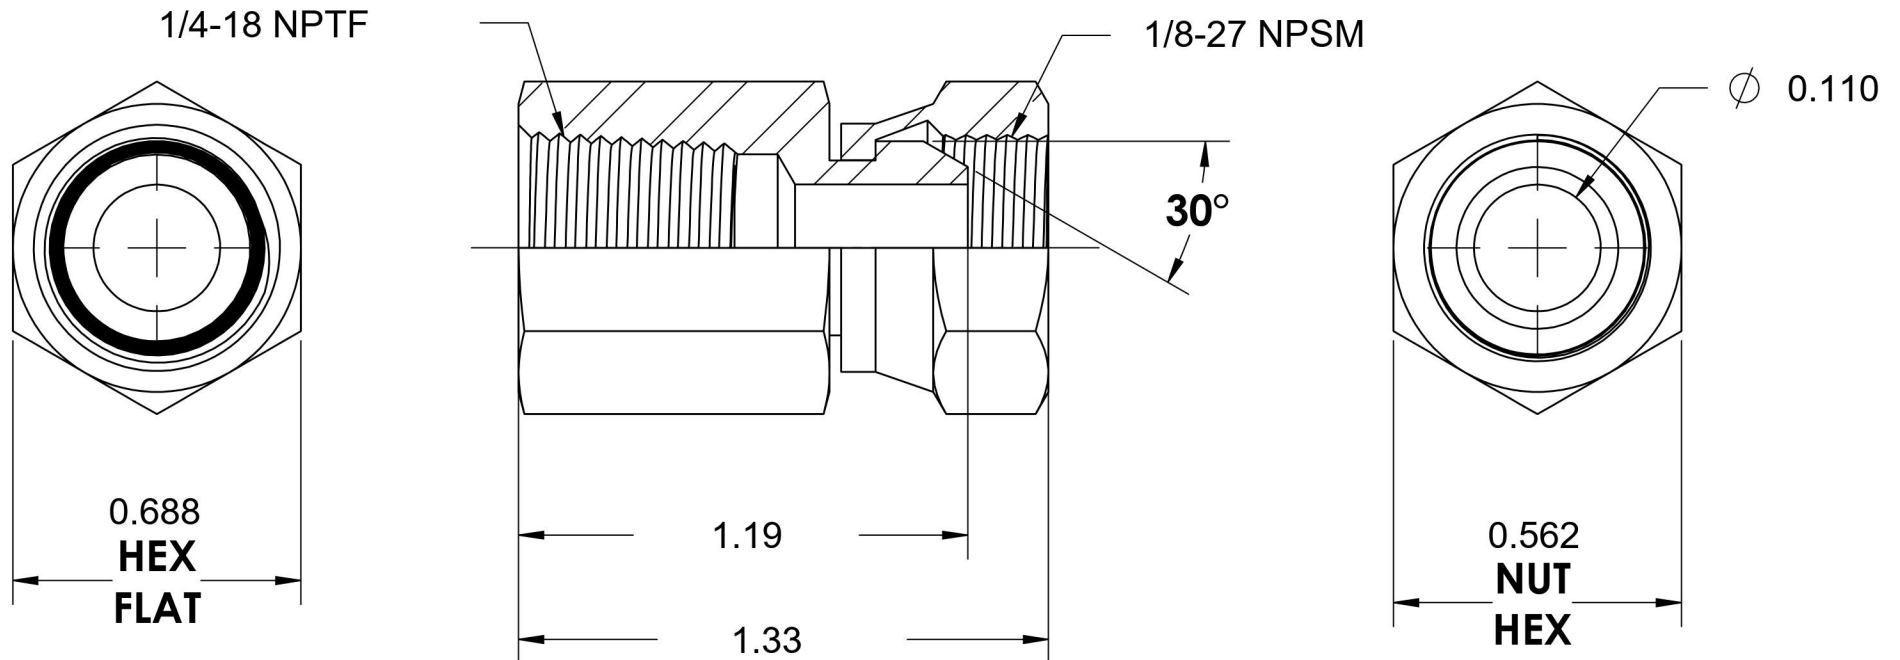

1405-04-02

Steel, SAE J514 NPSM Swivel Female Connector, 1/4" Female NPTF x 1/8" Female NPSM Swivel

6701 Cochran Road
Solon, Ohio 44139
Phone: (440) 248-1880
Toll Free: 1-888-331-1523

Temperature Rating -65°F to 500°F	Material C1045/12L14 Steel	Industry Standards SAE J514, SAE J476 ASTM B633	Series 1405
Pressure Rating 6000 psi	Finish Trivalent Zinc		Series Description SAE J514 NPSM Swivel Female Connector