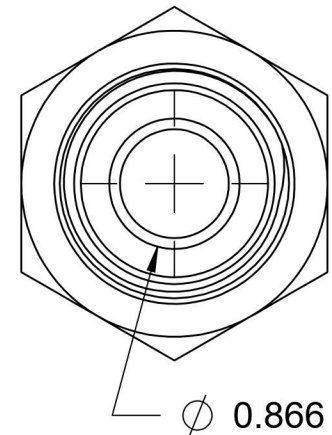

7002-08-16-SS

Stainless Steel, SAE J514 37° Flare Male BSPP Port/Line Connector, 1/2" Male JIC x 1-11 Male BSPP 60° Line/Port

6701 Cochran Road
Solon, Ohio 44139
Phone: (440) 248-1880
Toll Free: 1-888-331-1523

Temperature Rating	Material	Industry Standards	Series
-425°F to 1200°F	316/316L Stainless Steel	SAE J514, ISO 1179	7002-SS
Pressure Rating	Finish	ISO 8434-6	Series Description
1700 psi	Passivated		SAE J514 37° Flare Male BSPP Port/Line Connector