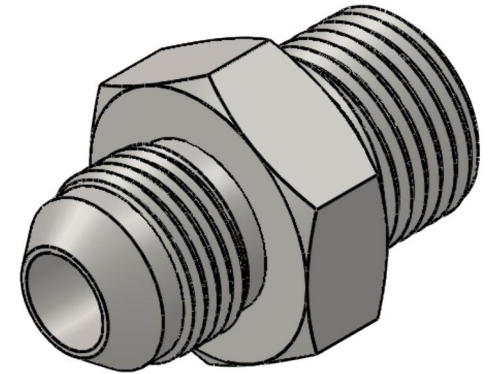

7002-08-16-SS

Stainless Steel, SAE J514 37° Flare Male BSPP Port/Line Connector, 1/2" Male JIC x 1-11 Male BSPP 60° Line/Port

6701 Cochran Road
Solon, Ohio 44139
Phone: (440) 248-1880
Toll Free: 1-888-331-1523

Temperature Rating	Material	Industry Standards	Series
-425°F to 1200°F	316/316L Stainless Steel	SAE J514, ISO 1179	7002-SS
Pressure Rating	Finish	ISO 8434-6	Series Description
1700 psi	Passivated		SAE J514 37° Flare Male BSPP Port/Line Connector