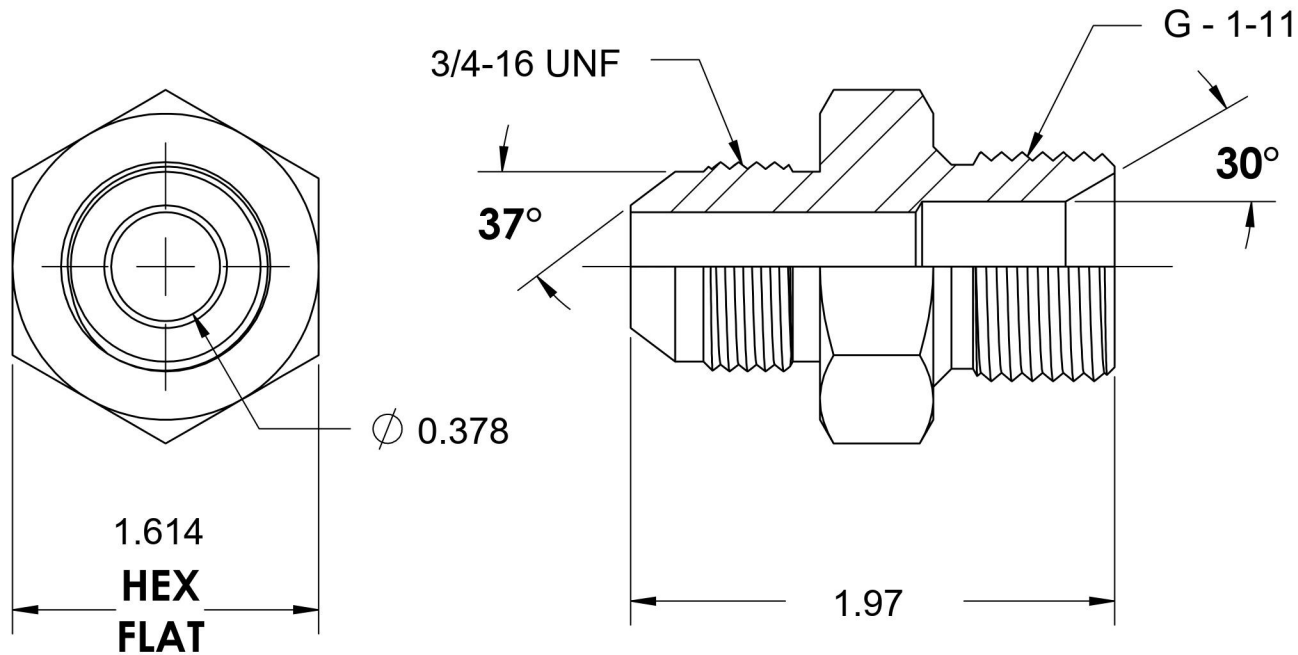

7002-08-16-SS

Stainless Steel, SAE J514 37° Flare Male BSPP Port/Line Connector, 1/2" Male JIC x 1-11 Male BSPP 60° Line/Port

6701 Cochran Road
Solon, Ohio 44139
Phone: (440) 248-1880
Toll Free: 1-888-331-1523

Temperature Rating	Material	Industry Standards	Series
-425°F to 1200°F	316/316L Stainless Steel	SAE J514, ISO 1179	7002-SS
Pressure Rating	Finish	ISO 8434-6	Series Description
1700 psi	Passivated		SAE J514 37° Flare Male BSPP Port/Line Connector