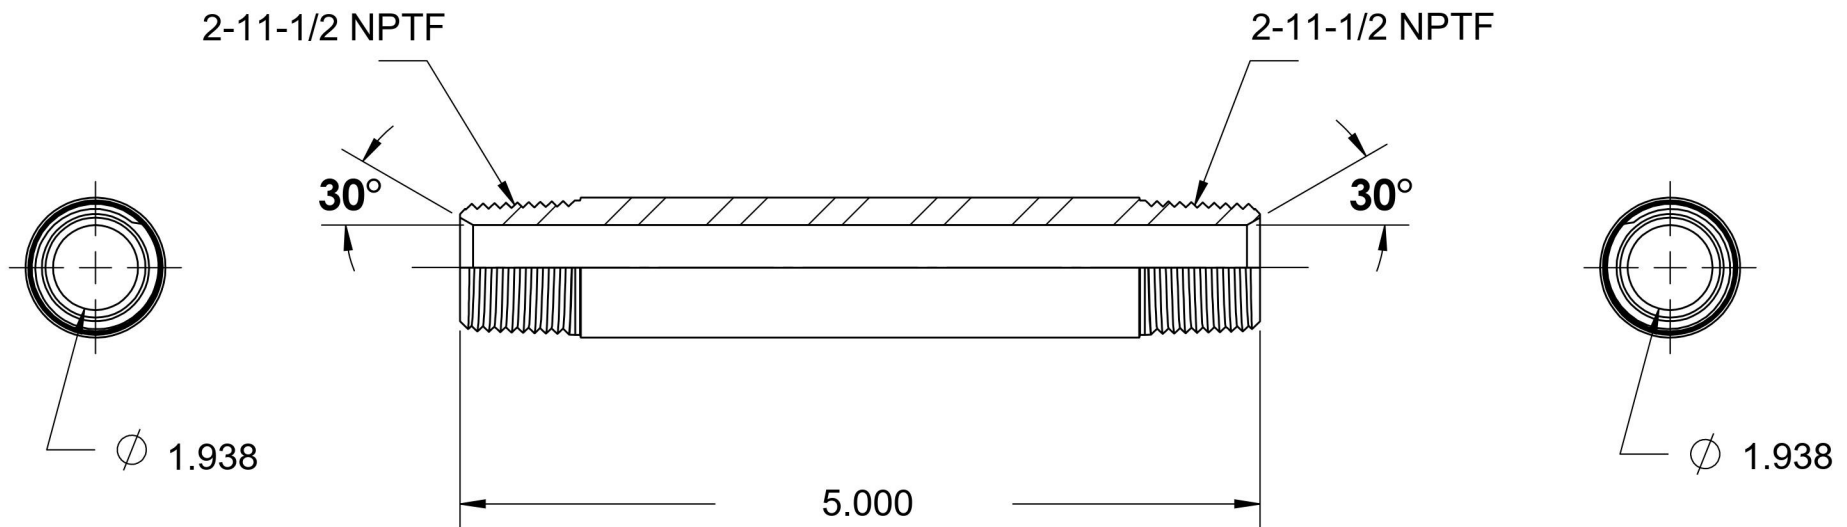

# 5404-N-32X5.000

Steel, SAE J514 Pipe Long Nipple, 2" Male NPTF 30° x 2" Male NPTF 30°

6701 Cochran Road  
Solon, Ohio 44139  
Phone: (440) 248-1880  
Toll Free: 1-888-331-1523