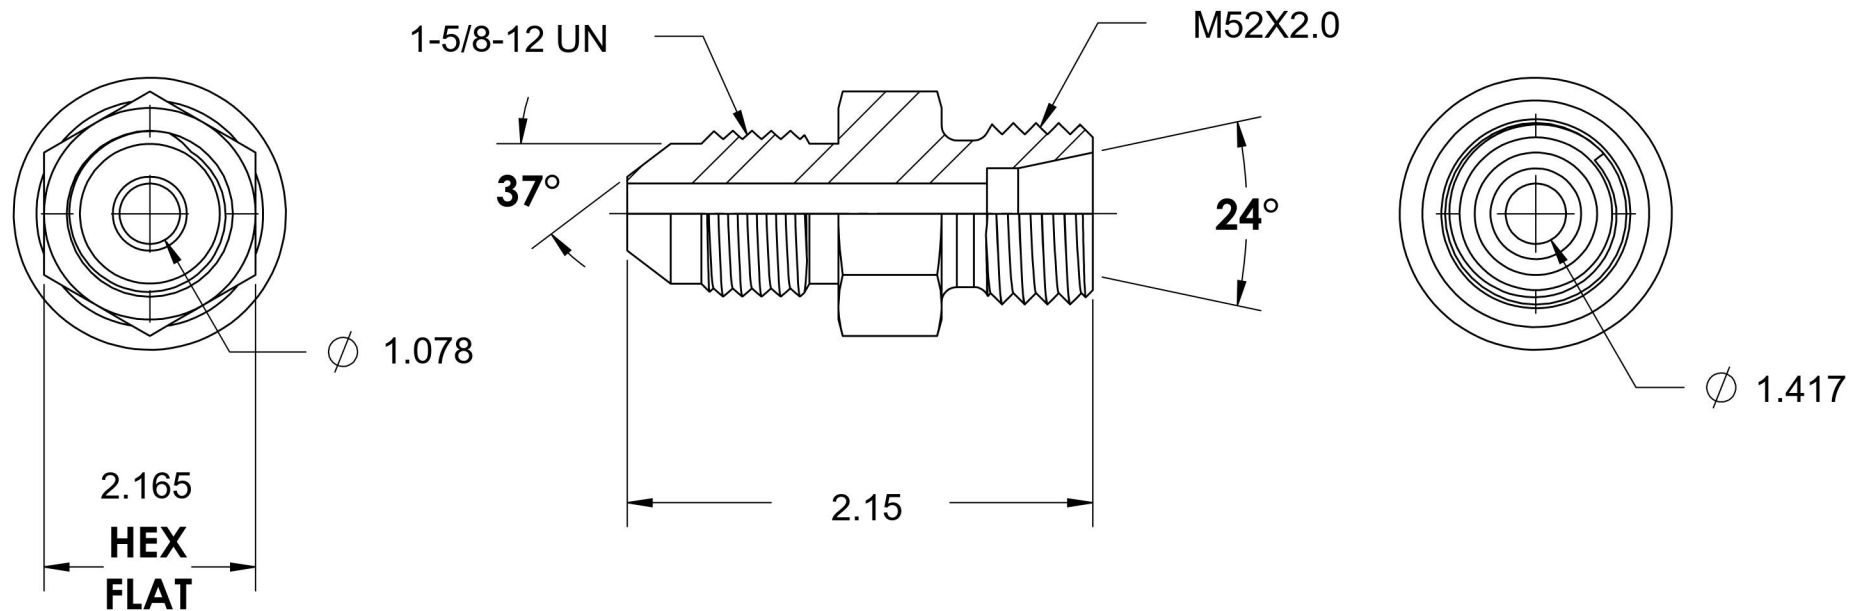

# 7005-20-L42-52

Steel, SAE J514 37° Flare DIN 2353 (Light) Tube Adapter Body Only, 1-1/4" Male JIC x M52X2.0 Male DIN

6701 Cochran Road  
Solon, Ohio 44139  
Phone: (440) 248-1880  
Toll Free: 1-888-331-1523

<b>Temperature Rating</b>	<b>Material</b>	<b>Industry Standards</b>	<b>Series</b>
-65°F to 500°F	C1045 / 12L14 Steel	SAE J514, ISO 8434-1	7005-DIN LIGHT
<b>Pressure Rating</b>	<b>Finish</b>	DIN 2353, ASTM B633	<b>Series Description</b>
3600 psi	Trivalent Zinc		SAE J514 37° Flare DIN 2353 (Light) Tube Adapter Body Only