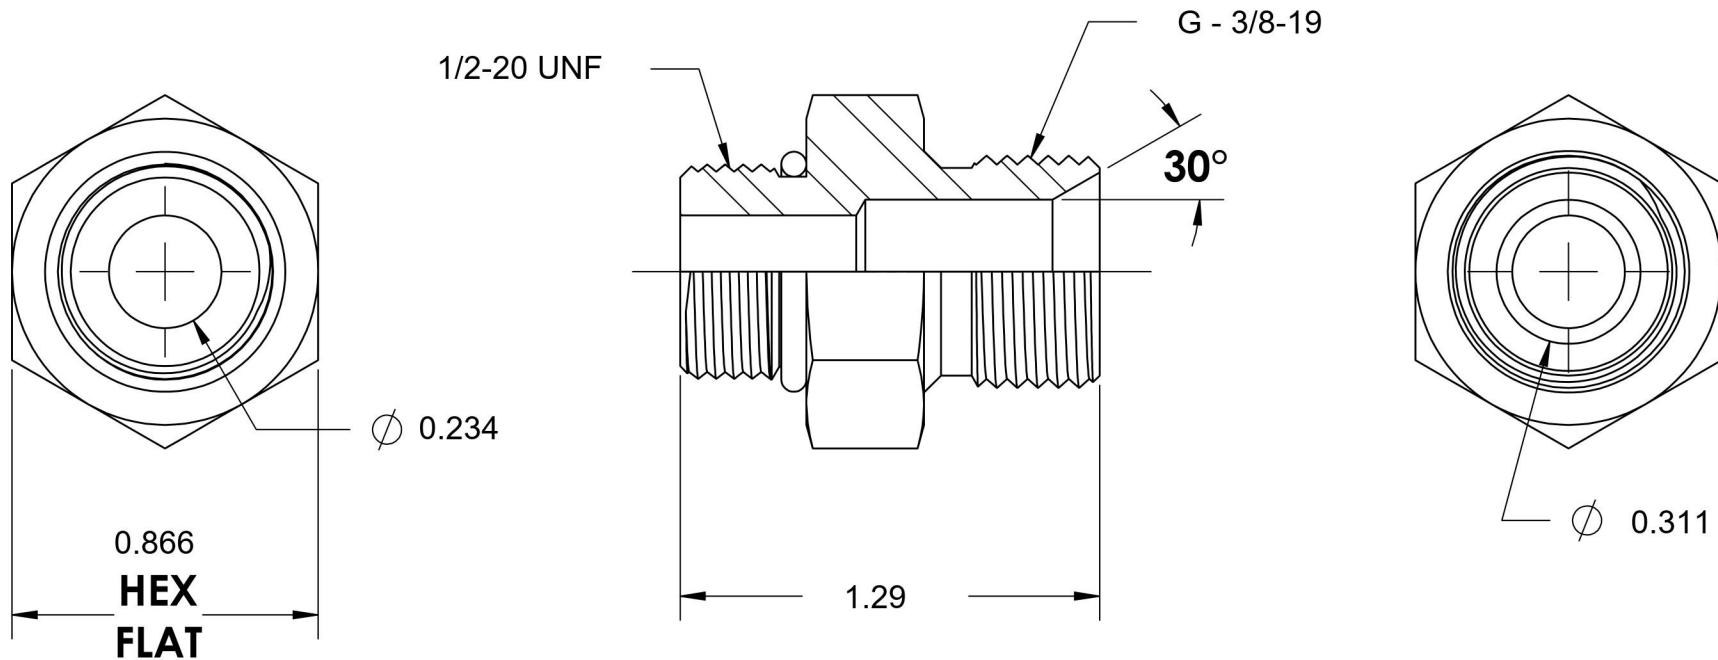

7062-05-06

Steel, SAE J1926 O-Ring Boss Male BSPP Port/Line Adapter, 1/2-20 Male ORB x 3/8-19 Male BSPP 60° Line/Port

6701 Cochran Road
Solon, Ohio 44139
Phone: (440) 248-1880
Toll Free: 1-888-331-1523

Temperature Rating	Material	Industry Standards	Series
-40°F to 250°F	C1045 / 12L14 Steel	SAE J1926, ISO 1179	7062
Pressure Rating	Finish	ISO 8434-6, ASTM B633	Series Description
5100 psi	Trivalent Zinc		SAE J1926 O-Ring Boss Male BSPP Port/Line Adapter