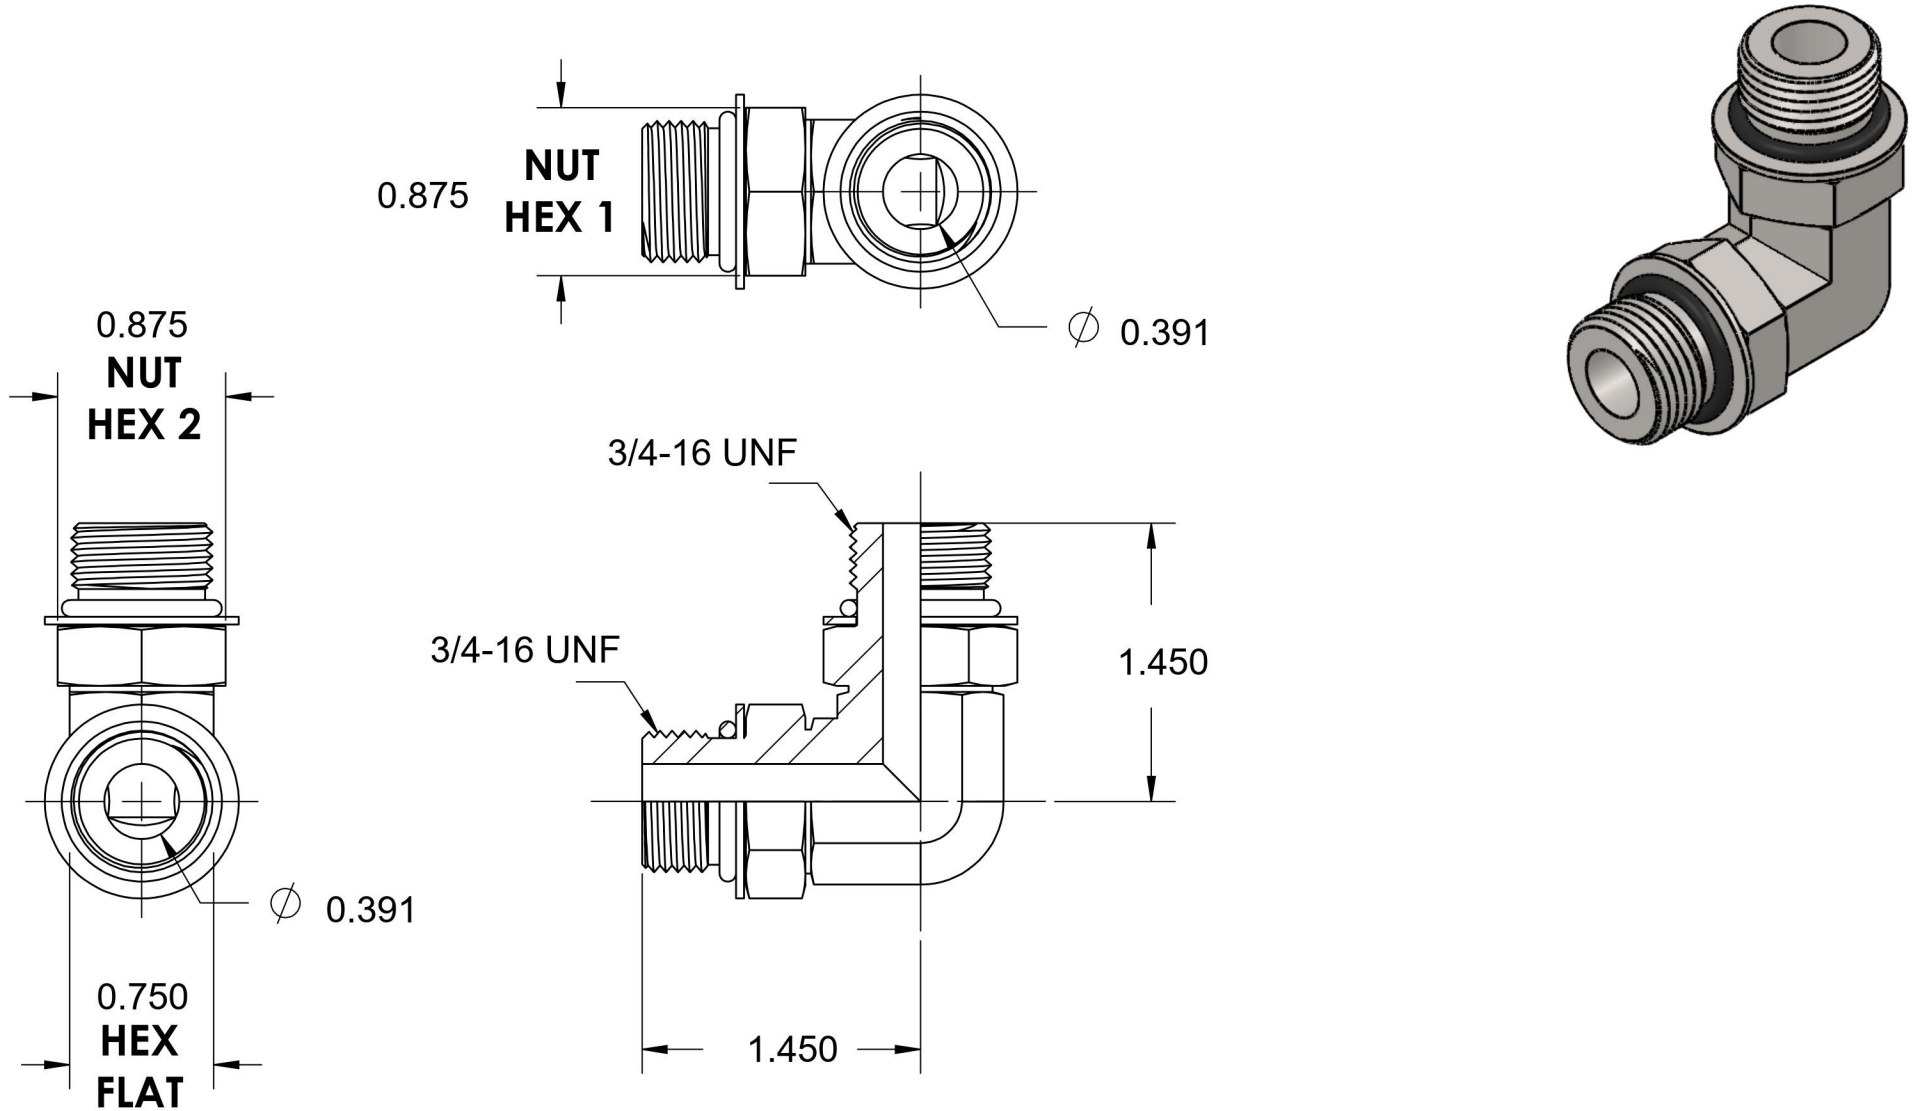

6807-08-08-NWO-SS

Stainless Steel, SAE J1926 Adjustable O-Ring Boss 90° Adjustable Port Elbow, 3/4-16 Male Adjustable ORB x 3/4-16 Male Adjustable ORB

6701 Cochran Road
 Solon, Ohio 44139
 Phone: (440) 248-1880
 Toll Free: 1-888-331-1523

| | | | |
|---------------------------|--------------------|---------------------------|---|
| Temperature Rating | Material | Industry Standards | Series |
| -40°F to 250°F | 316/316L Stainless | SAE J1926-3 | 6807-NWO-FG |
| Pressure Rating | Finish | | Series Description |
| 5400psi | Passivation | | SAE J1926 Adjustable O-Ring Boss 90° Adjustable Port Elbow |