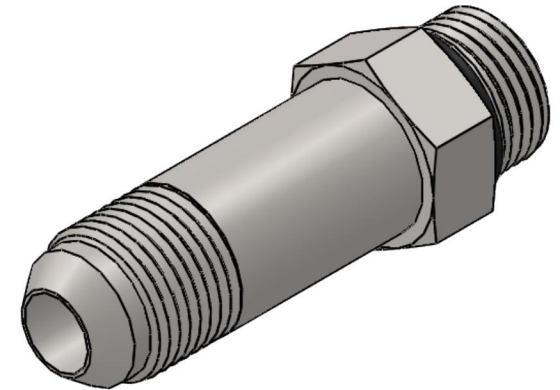

# 6400-L-06-06-O-SS

Stainless Steel, SAE J514 37° Flare Long Port Connector, 3/8" Male JIC x 9/16-18 Male ORB

6701 Cochran Road  
Solon, Ohio 44139  
Phone: (440) 248-1880  
Toll Free: 1-888-331-1523