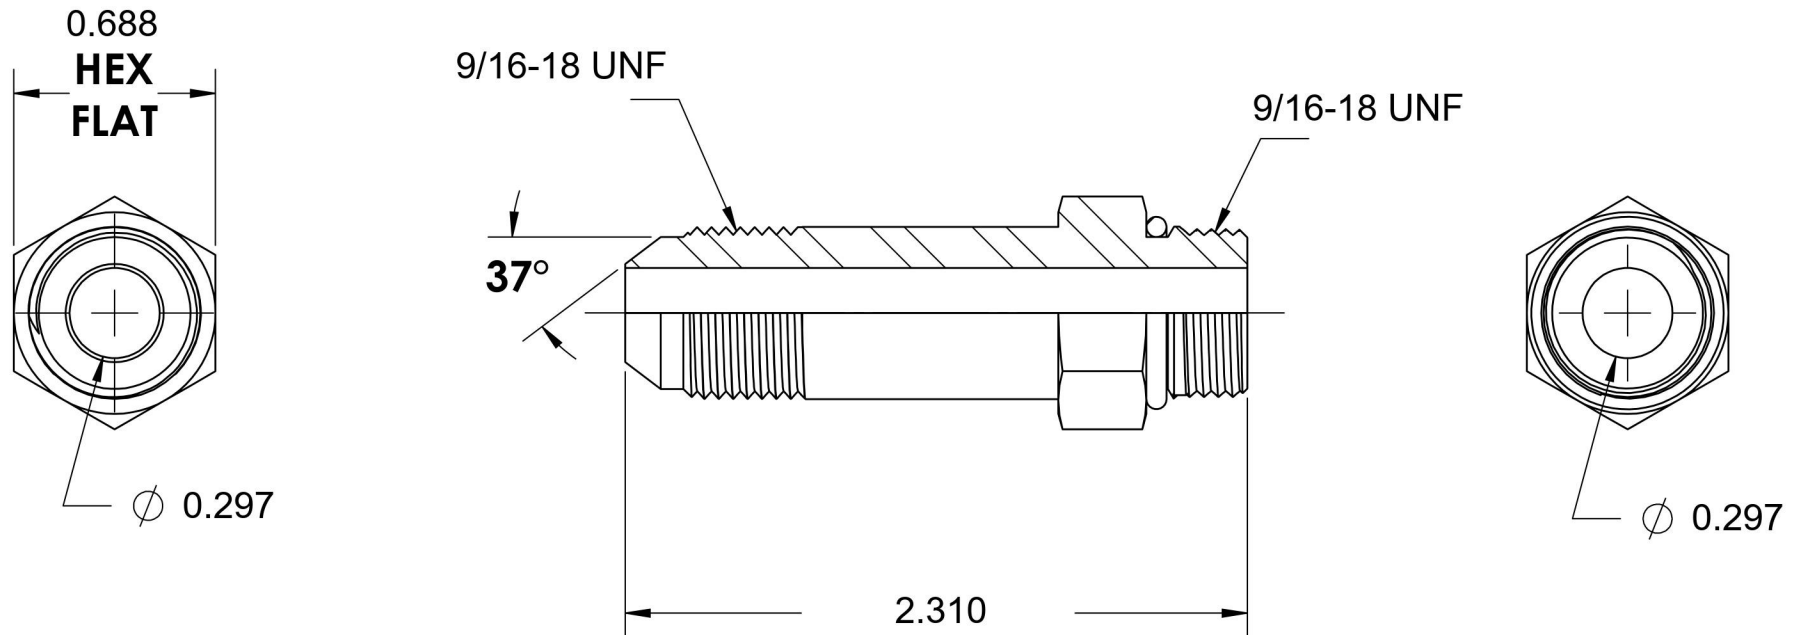

# 6400-L-06-06-O-SS

Stainless Steel, SAE J514 37° Flare Long Port Connector, 3/8" Male JIC x 9/16-18 Male ORB

6701 Cochran Road  
Solon, Ohio 44139  
Phone: (440) 248-1880  
Toll Free: 1-888-331-1523