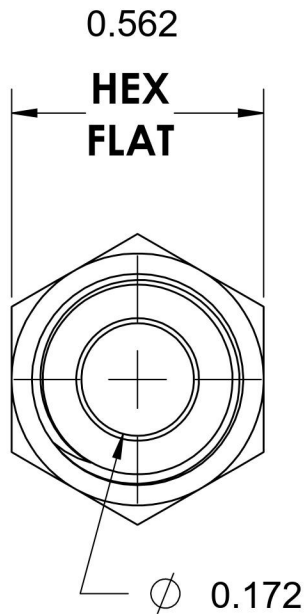

# 2404-04-04

Steel, SAE J514 37° Flare Male Connector, 1/4" Male JIC x 1/4" Male NPTF 30°

6701 Cochran Road  
Solon, Ohio 44139  
Phone: (440) 248-1880  
Toll Free: 1-888-331-1523

<b>Temperature Rating</b>	<b>Material</b>	<b>Industry Standards</b>	<b>Series</b>
-65°F to 500°F	C1045/12L14 Steel	SAE J514 , SAE J476 ASTM B633	2404
<b>Pressure Rating</b>	<b>Finish</b>		<b>Series Description</b>
6000 psi	Trivalent Zinc		SAE J514 37° Flare Male Connector