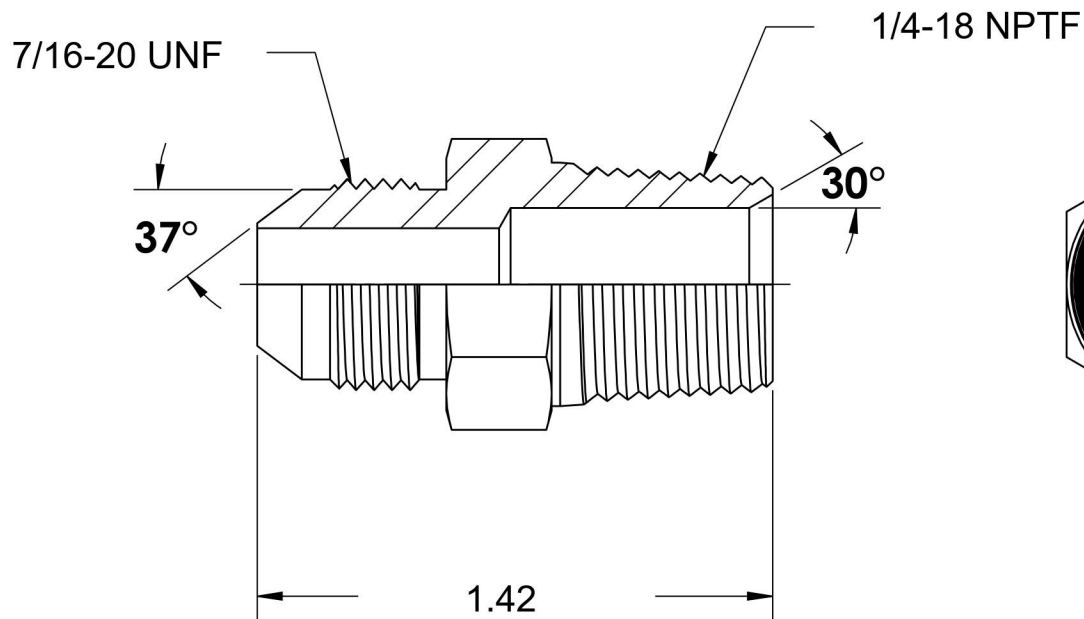

# 2404-04-04

Steel, SAE J514 37° Flare Male Connector, 1/4" Male JIC x 1/4" Male NPTF 30°

6701 Cochran Road  
Solon, Ohio 44139  
Phone: (440) 248-1880  
Toll Free: 1-888-331-1523

<b>Temperature Rating</b>	<b>Material</b>	<b>Industry Standards</b>	<b>Series</b>
-65°F to 500°F	C1045/12L14 Steel	SAE J514 , SAE J476 ASTM B633	2404
<b>Pressure Rating</b>	<b>Finish</b>		<b>Series Description</b>
6000 psi	Trivalent Zinc		SAE J514 37° Flare Male Connector