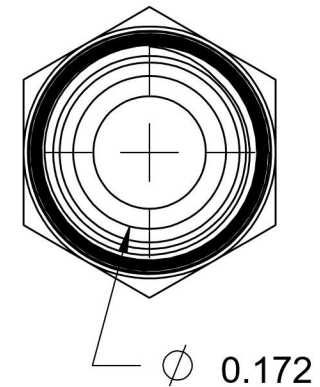

# 2404-04-04

Steel, SAE J514 37° Flare Male Connector, 1/4" Male JIC x 1/4" Male NPTF 30°

6701 Cochran Road  
Solon, Ohio 44139  
Phone: (440) 248-1880  
Toll Free: 1-888-331-1523

<b>Temperature Rating</b>	<b>Material</b>	<b>Industry Standards</b>	<b>Series</b>
-65°F to 500°F	C1045/12L14 Steel	SAE J514 , SAE J476 ASTM B633	2404
<b>Pressure Rating</b>	<b>Finish</b>		<b>Series Description</b>
6000 psi	Trivalent Zinc		SAE J514 37° Flare Male Connector