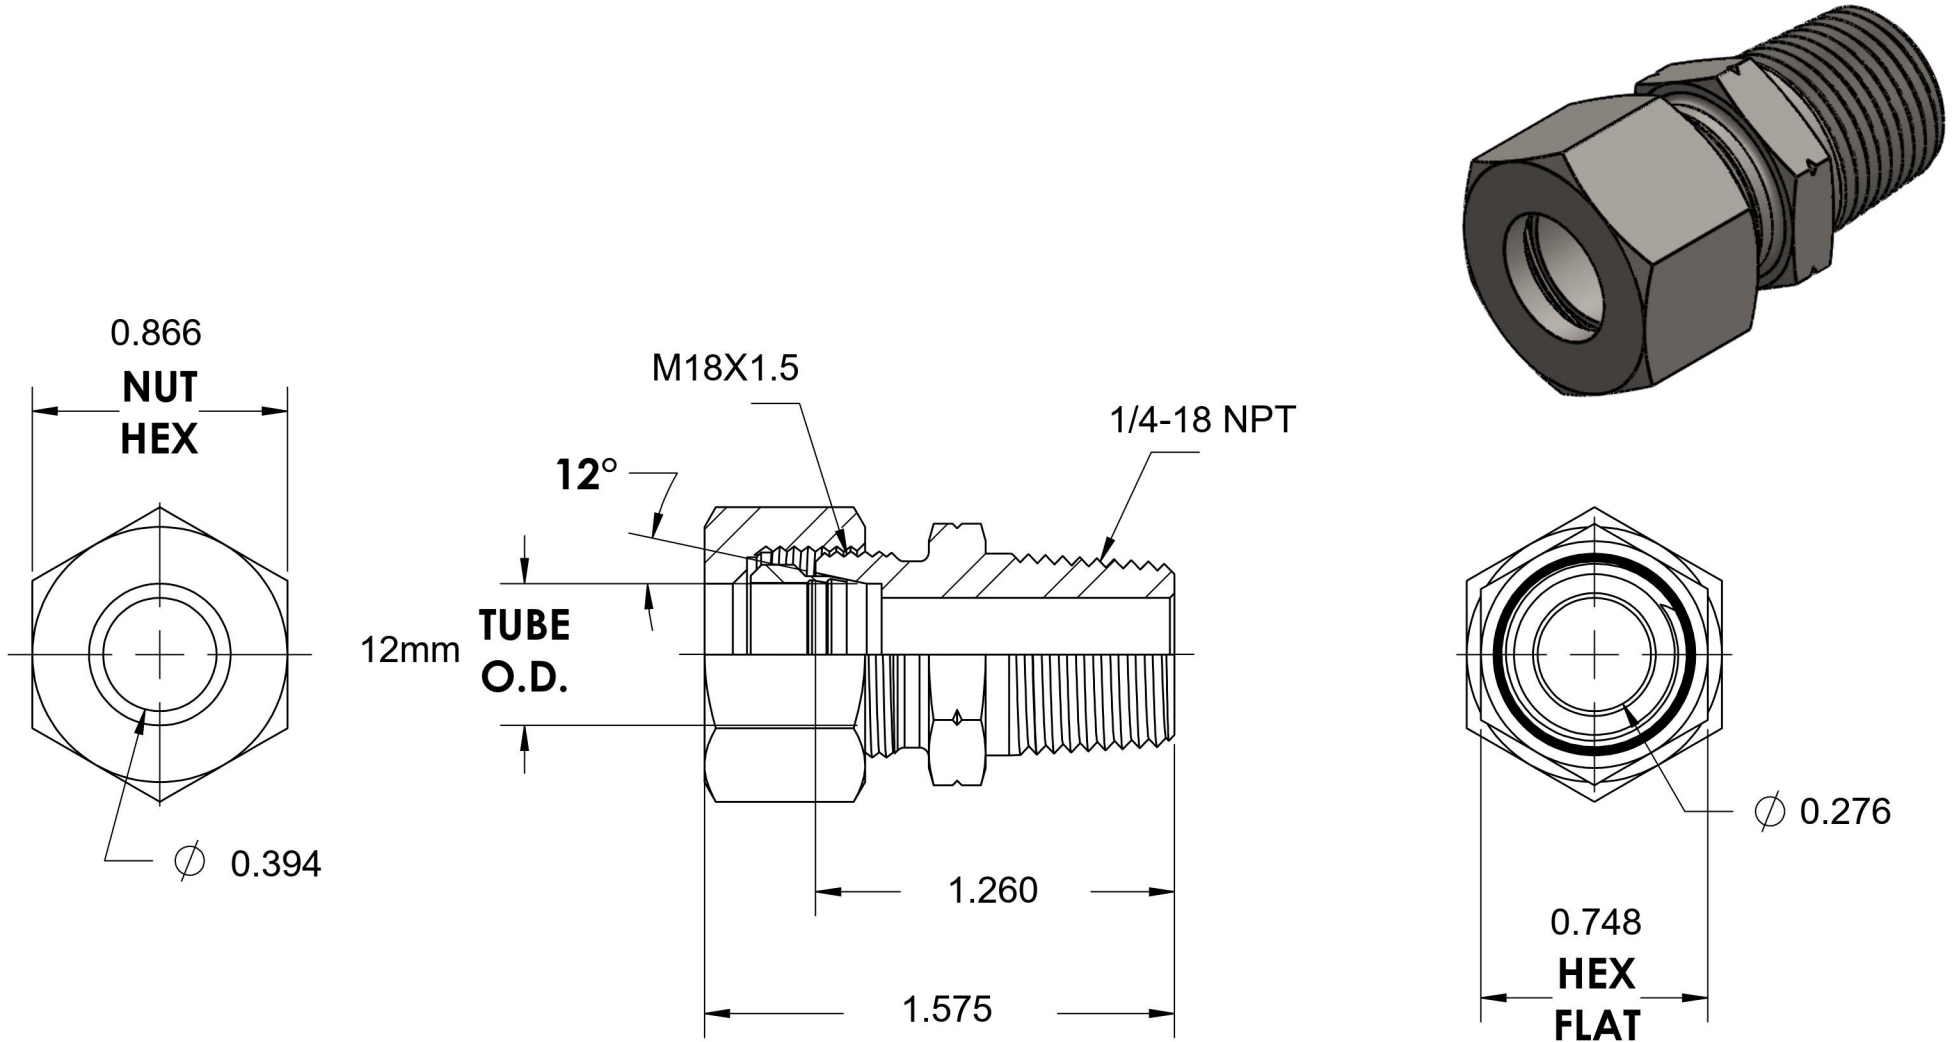

# D2404-L12-04

Steel, DIN 2353 Male Connector, Light 12mm Tube OD x 1/4" NPT

6701 Cochran Road  
Solon, Ohio 44139  
Phone: (440) 248-1880  
Toll Free: 1-888-331-1523