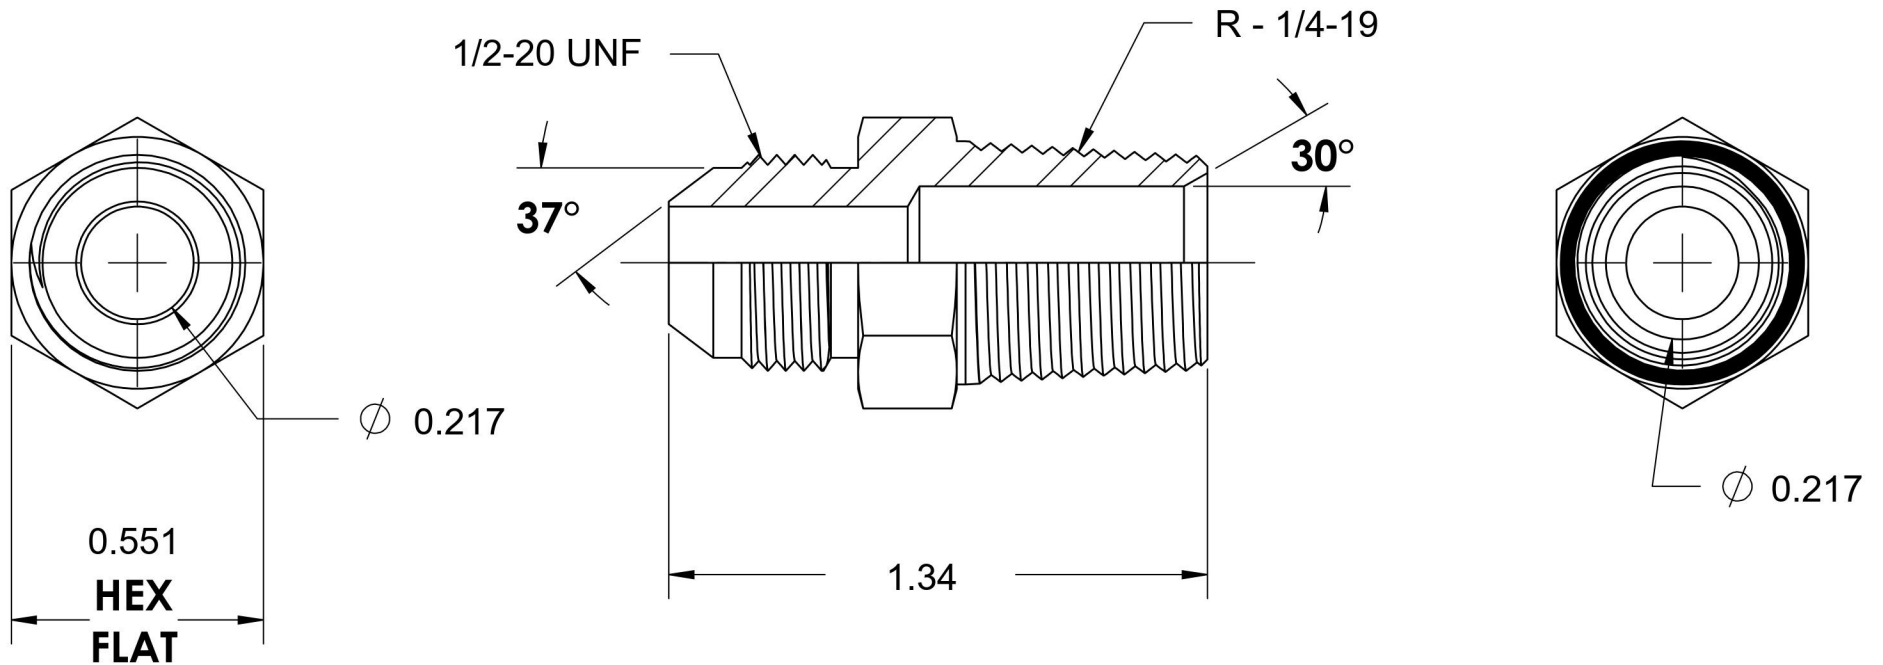

# 7000-05-04-SS

Stainless Steel, SAE J514 37° Flare Male BSPT Connector, 5/16" Male JIC x 1/4" Male BSPT 30°

6701 Cochran Road  
Solon, Ohio 44139  
Phone: (440) 248-1880  
Toll Free: 1-888-331-1523

<b>Temperature Rating</b>	<b>Material</b>	<b>Industry Standards</b>	<b>Series</b>
-425°F to 1200°F	316/316L Stainless Steel	SAE J514, ISO 7-1	7000-SS
<b>Pressure Rating</b>	<b>Finish</b>		<b>Series Description</b>
4500 psi	Passivated		SAE J514 37° Flare Male BSPT Connector