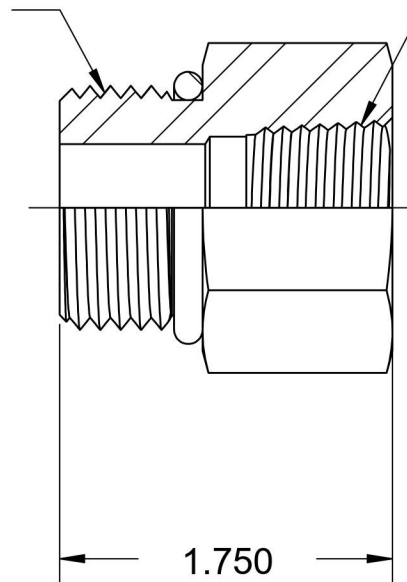

6405-24-16-O

Steel, SAE J1926 O-Ring Boss Female Adapter, 1-7/8-12 Male ORB x 1-11-1/2" Female NPTF

1-7/8-12 UN

1-11-1/2 NPTF

6701 Cochran Road
Solon, Ohio 44139
Phone: (440) 248-1880
Toll Free: 1-888-331-1523

Temperature Rating

-40°F to 250°F

Pressure Rating

3000 psi

Material

C1045 / 12L14 Steel

Finish

Trivalent Zinc