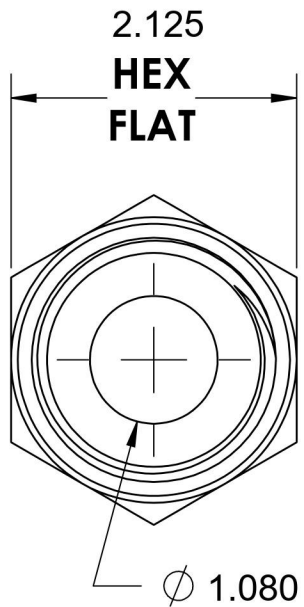

6405-24-16-O

Steel, SAE J1926 O-Ring Boss Female Adapter, 1-7/8-12 Male ORB x 1-11-1/2" Female NPTF

1-7/8-12 UN

1-11-1/2 NPTF

6701 Cochran Road
Solon, Ohio 44139
Phone: (440) 248-1880
Toll Free: 1-888-331-1523

Temperature Rating

-40°F to 250°F

Pressure Rating

3000 psi

Material

C1045 / 12L14 Steel

Finish

Trivalent Zinc