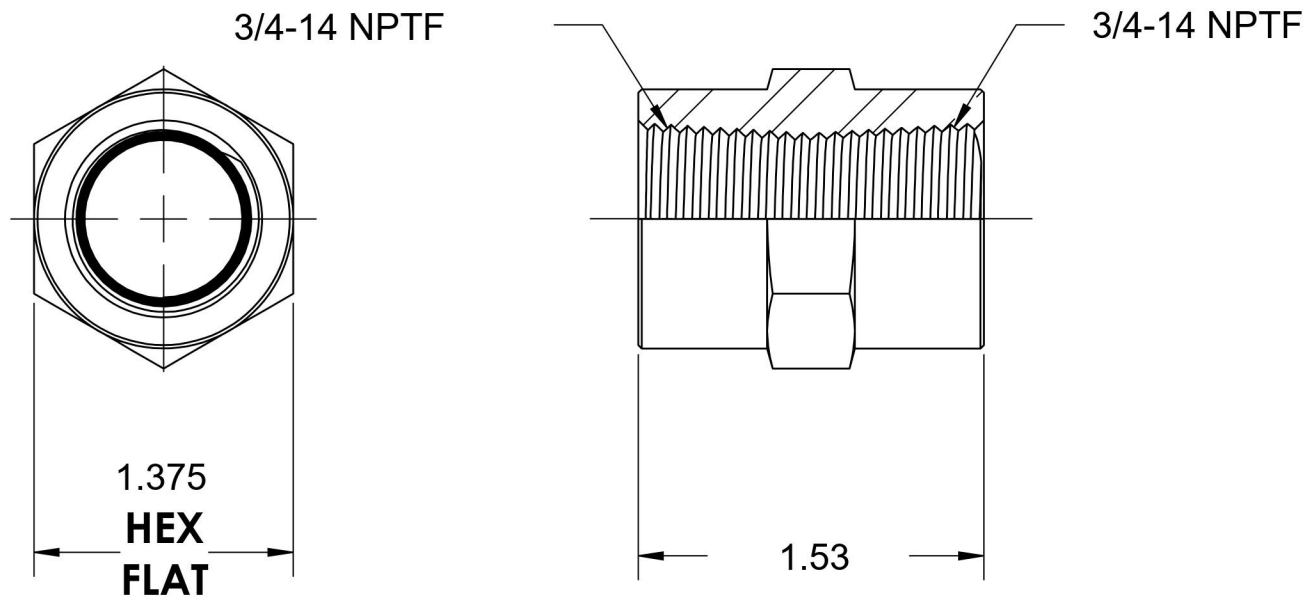

5000-12-12

Steel, SAE J514 Pipe Hex Coupling, 3/4" Female NPTF x 3/4" Female NPTF

6701 Cochran Road
Solon, Ohio 44139
Phone: (440) 248-1880
Toll Free: 1-888-331-1523

Temperature Rating -65°F to 500°F	Material C1045/12L14 Steel	Industry Standards SAE J514 , SAE J476 ASTM B633	Series 5000
Pressure Rating 4000 psi	Finish Trivalent Zinc		Series Description SAE J514 Pipe Hex Coupling