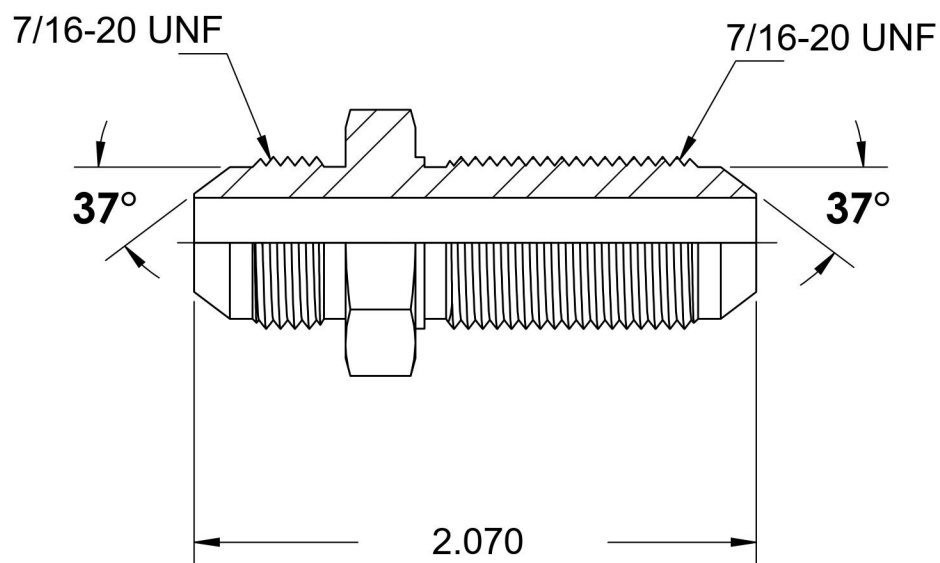

# 2700-04-04-B

Brass, SAE J514 37° Flare Bulkhead, 1/4" Male JIC x 1/4" Male JIC

6701 Cochran Road  
Solon, Ohio 44139  
Phone: (440) 248-1880  
Toll Free: 1-888-331-1523

<b>Temperature Rating</b> -325°F to 400°F	<b>Material</b> C36000 Brass	<b>Industry Standards</b> SAE J514	<b>Series</b> 2700-B
<b>Pressure Rating</b> 3300 psi	<b>Finish</b> Natural Finish		<b>Series Description</b> SAE J514 37° Flare Bulkhead