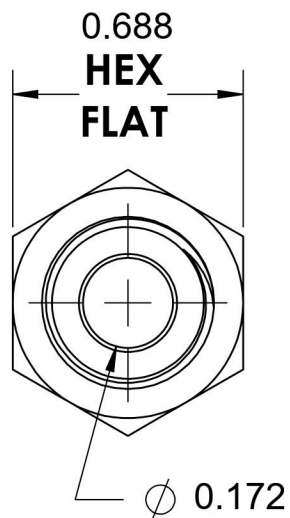

# 2700-04-04-B

Brass, SAE J514 37° Flare Bulkhead, 1/4" Male JIC x 1/4" Male JIC

6701 Cochran Road  
Solon, Ohio 44139  
Phone: (440) 248-1880  
Toll Free: 1-888-331-1523

<b>Temperature Rating</b> -325°F to 400°F	<b>Material</b> C36000 Brass	<b>Industry Standards</b> SAE J514	<b>Series</b> 2700-B
<b>Pressure Rating</b> 3300 psi	<b>Finish</b> Natural Finish		<b>Series Description</b> SAE J514 37° Flare Bulkhead