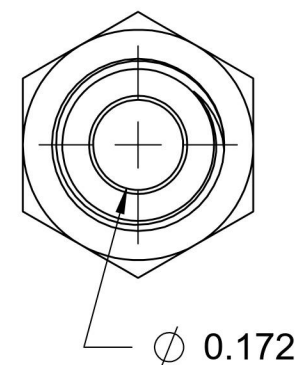

# 2700-04-04-B

Brass, SAE J514 37° Flare Bulkhead, 1/4" Male JIC x 1/4" Male JIC

6701 Cochran Road  
Solon, Ohio 44139  
Phone: (440) 248-1880  
Toll Free: 1-888-331-1523

<b>Temperature Rating</b> -325°F to 400°F	<b>Material</b> C36000 Brass	<b>Industry Standards</b> SAE J514	<b>Series</b> 2700-B
<b>Pressure Rating</b> 3300 psi	<b>Finish</b> Natural Finish		<b>Series Description</b> SAE J514 37° Flare Bulkhead