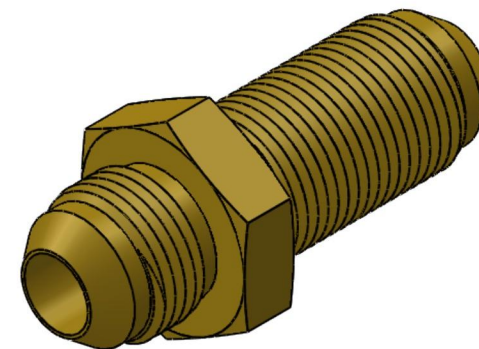

# 2700-04-04-B

Brass, SAE J514 37° Flare Bulkhead, 1/4" Male JIC x 1/4" Male JIC

6701 Cochran Road  
Solon, Ohio 44139  
Phone: (440) 248-1880  
Toll Free: 1-888-331-1523

<b>Temperature Rating</b> -325°F to 400°F	<b>Material</b> C36000 Brass	<b>Industry Standards</b> SAE J514	<b>Series</b> 2700-B
<b>Pressure Rating</b> 3300 psi	<b>Finish</b> Natural Finish		<b>Series Description</b> SAE J514 37° Flare Bulkhead