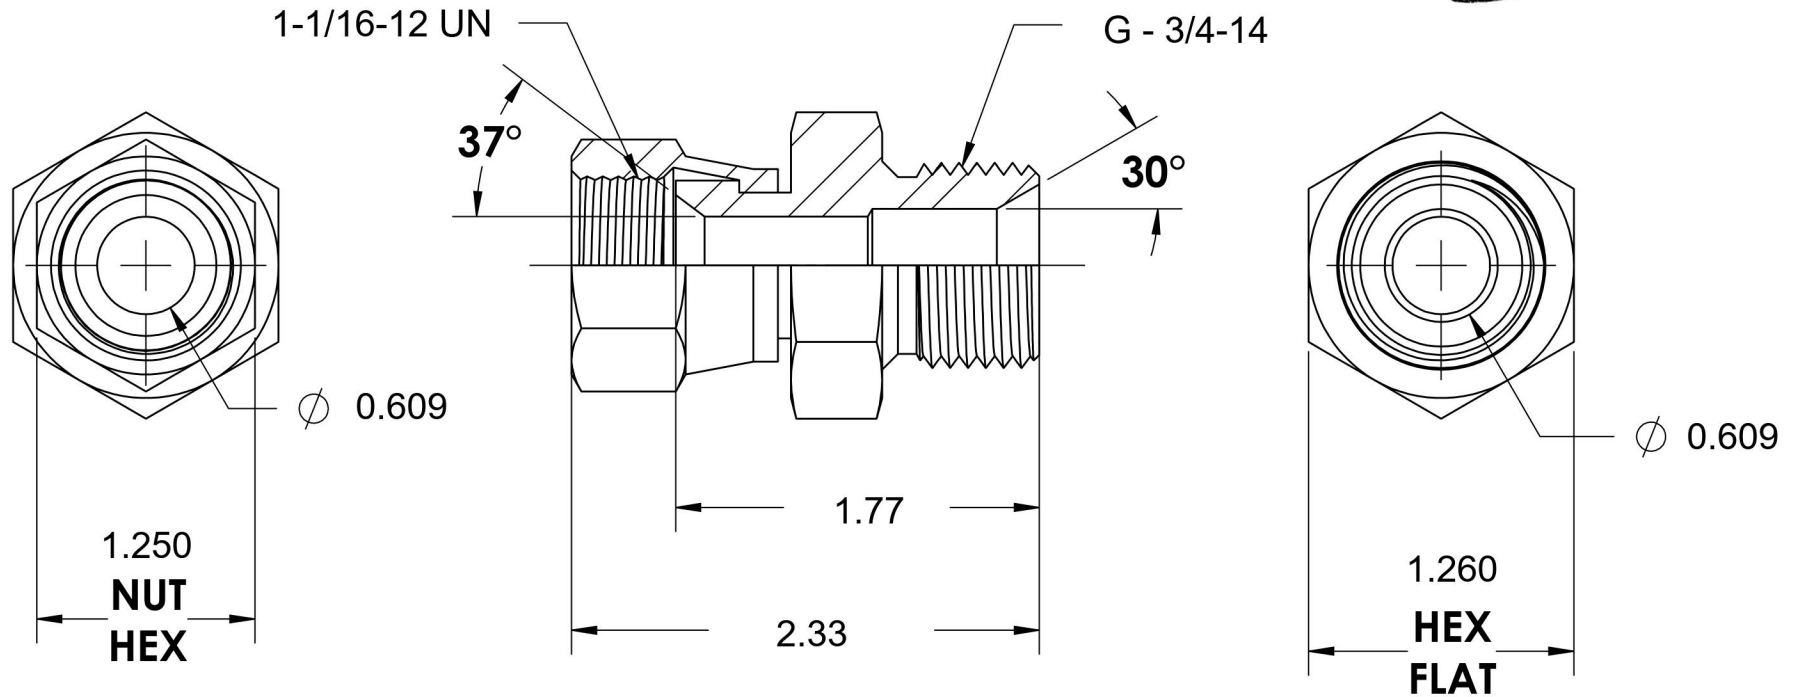

7022-12-12

Steel, SAE J514 37° Flare Swivel Male BSPB Port/Line Connector, 3/4" Female JIC Swivel x 3/4-14 Male BSPB 60° Line/Port

6701 Cochran Road
Solon, Ohio 44139
Phone: (440) 248-1880
Toll Free: 1-888-331-1523

Temperature Rating

-65°F to 500°F

Pressure Rating

2900 psi

Material

C1045 / 12L14 Steel

Finish

Trivalent Zinc

Industry Standards

SAE J514, ISO 1179

ISO 8434-6, ASTM B633

Series

7022

Series Description

SAE J514 37° Flare Swivel Male
BSPB Port/Line Connector