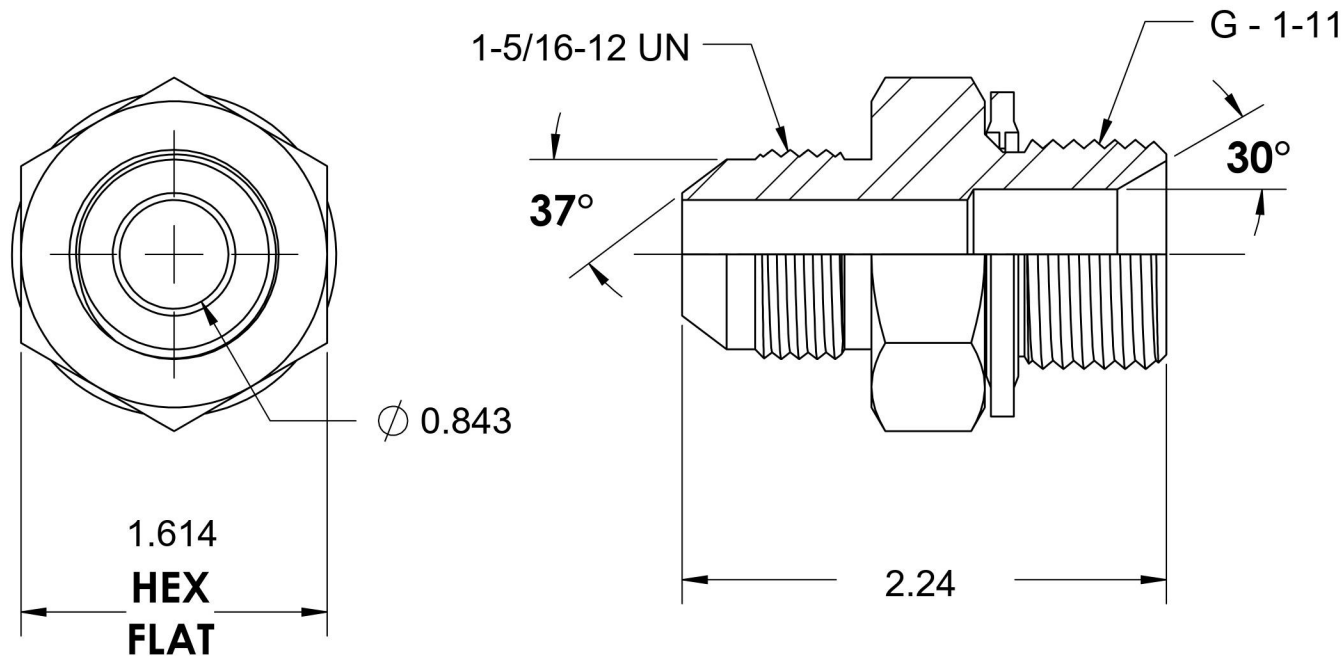

7002-16-16-SS-BS

Stainless Steel, SAE J514 37° Flare BSPP Type (D) Bonded Seal Port/Line Adapter, 1" Male JIC x 1-11 Male BSPP 60° Line/Port

6701 Cochran Road
Solon, Ohio 44139
Phone: (440) 248-1880
Toll Free: 1-888-331-1523

Temperature Rating	Material	Industry Standards	Series
-22°F to 257°F	316/316L Stainless Steel	SAE J514, ISO 1179	7002-BS-SS
Pressure Rating	Finish		Series Description
1700 psi	Passivated		SAE J514 37° Flare BSPP Type (D) Bonded Seal Port/Line Adapter