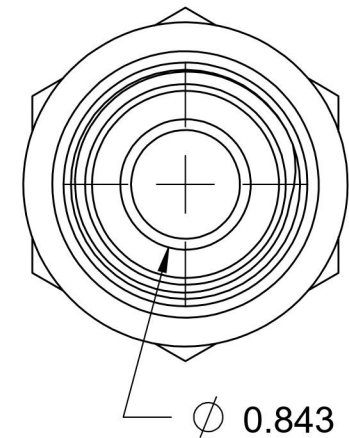

7002-16-16-SS-BS

Stainless Steel, SAE J514 37° Flare BSPP Type (D) Bonded Seal Port/Line Adapter, 1" Male JIC x 1-11 Male BSPP 60° Line/Port

6701 Cochran Road
Solon, Ohio 44139
Phone: (440) 248-1880
Toll Free: 1-888-331-1523