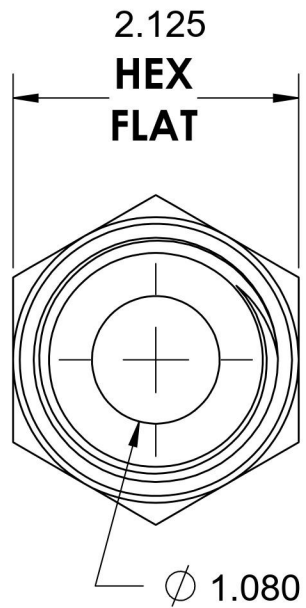

# 6405-24-16-O-SS

Stainless Steel, SAE J1926 O-Ring Boss Female Adapter, 1-7/8-12 Male ORB x 1-11-1/2" Female NPTF

1-7/8-12 UN

1-11-1/2 NPTF

1.750

6701 Cochran Road  
Solon, Ohio 44139  
Phone: (440) 248-1880  
Toll Free: 1-888-331-1523