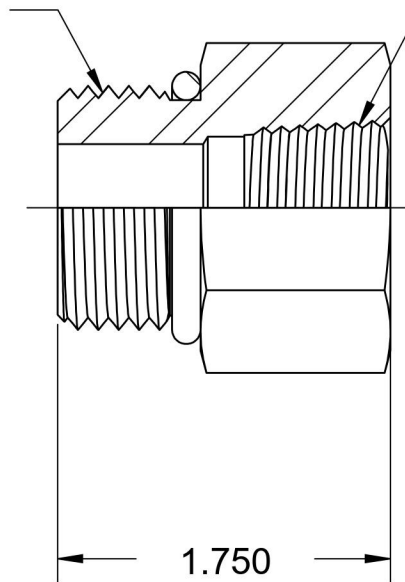

# 6405-24-16-O-SS

Stainless Steel, SAE J1926 O-Ring Boss Female Adapter, 1-7/8-12 Male ORB x 1-11-1/2" Female NPTF

1-7/8-12 UN

1-11-1/2 NPTF

1.750

6701 Cochran Road  
Solon, Ohio 44139  
Phone: (440) 248-1880  
Toll Free: 1-888-331-1523

**Temperature Rating**

-40°F to 250°F

**Pressure Rating**

3600 psi

**Material**

316/316L Stainless Steel

**Finish**

Passivated