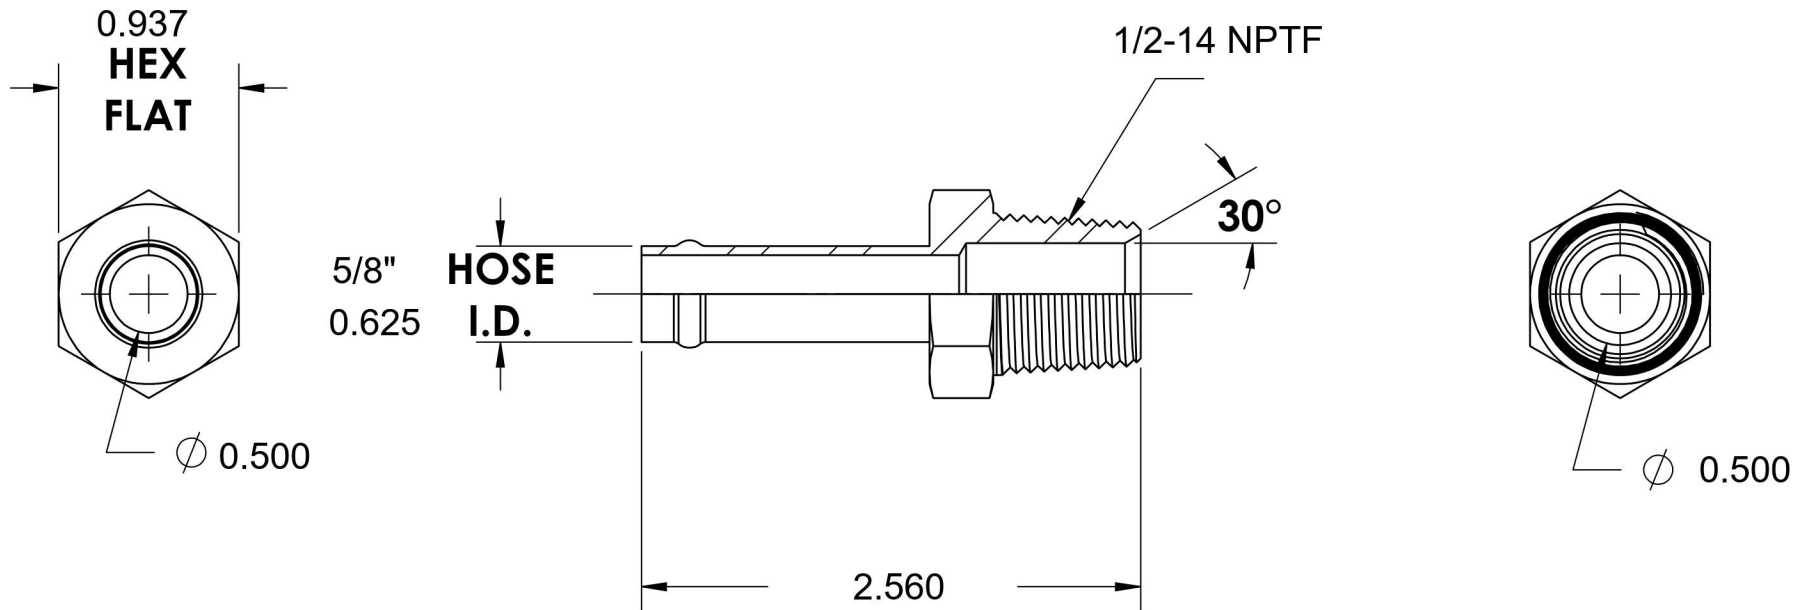

4404-10-08

Steel, SAE J1231 Hose Bead Male Connector, 5/8" Beaded Hose Barb x 1/2" Male NPTF 30°

6701 Cochran Road
Solon, Ohio 44139
Phone: (440) 248-1880
Toll Free: 1-888-331-1523

Temperature Rating

-65°F to 500°F

Series

4404

Series Description

SAE J1231 Hose Bead Male Connector