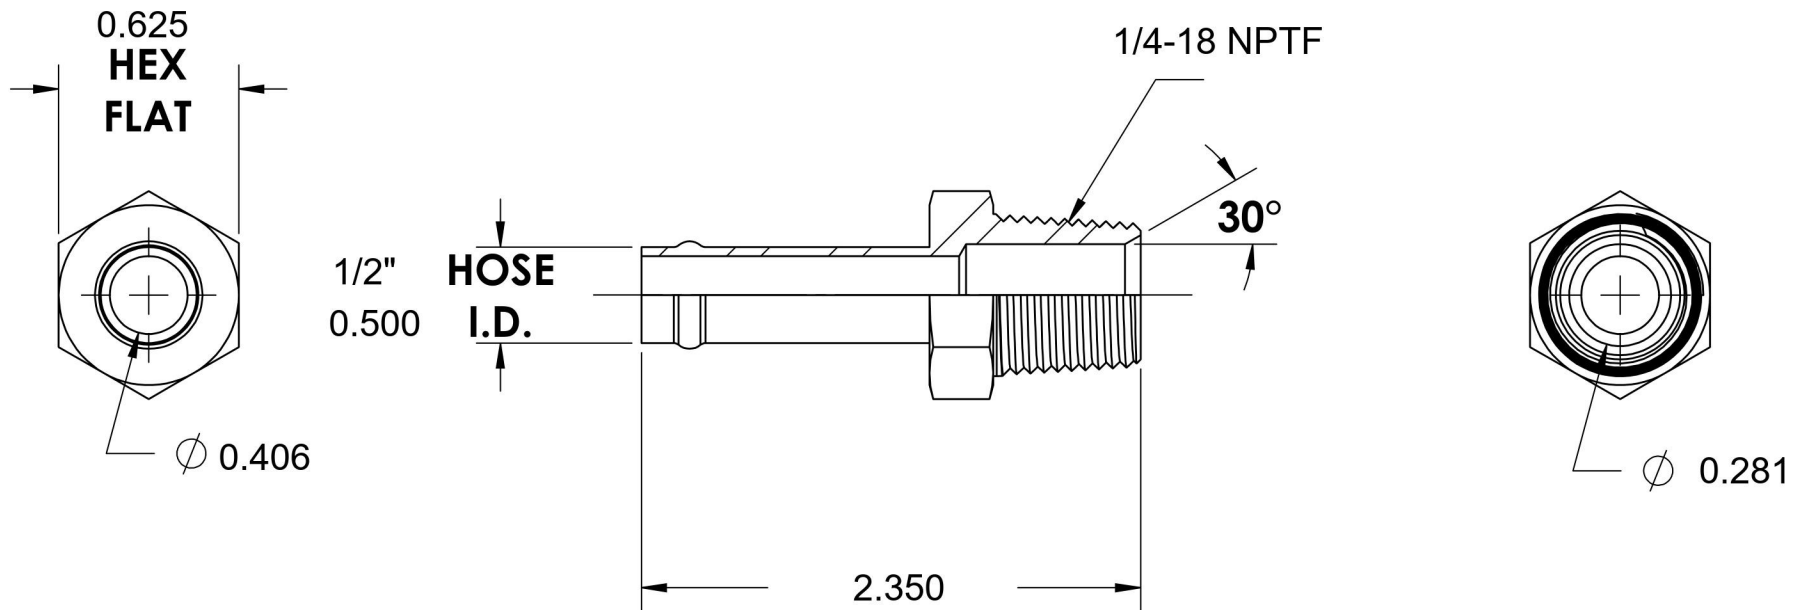

4404-08-04-SS

Stainless Steel, SAE J1231 Hose Bead Male Connector, 1/2" Beaded Hose Barb x 1/4" Male NPTF 30°

6701 Cochran Road
Solon, Ohio 44139
Phone: (440) 248-1880
Toll Free: 1-888-331-1523

Temperature Rating	Material	Industry Standards	Series
-425°F to 1200°F	316/316L Stainless Steel	SAE J1231, SAE J476	4404-SS
Pressure Rating	Finish		Series Description
150 psi	Passivated		SAE J1231 Hose Bead Male Connector