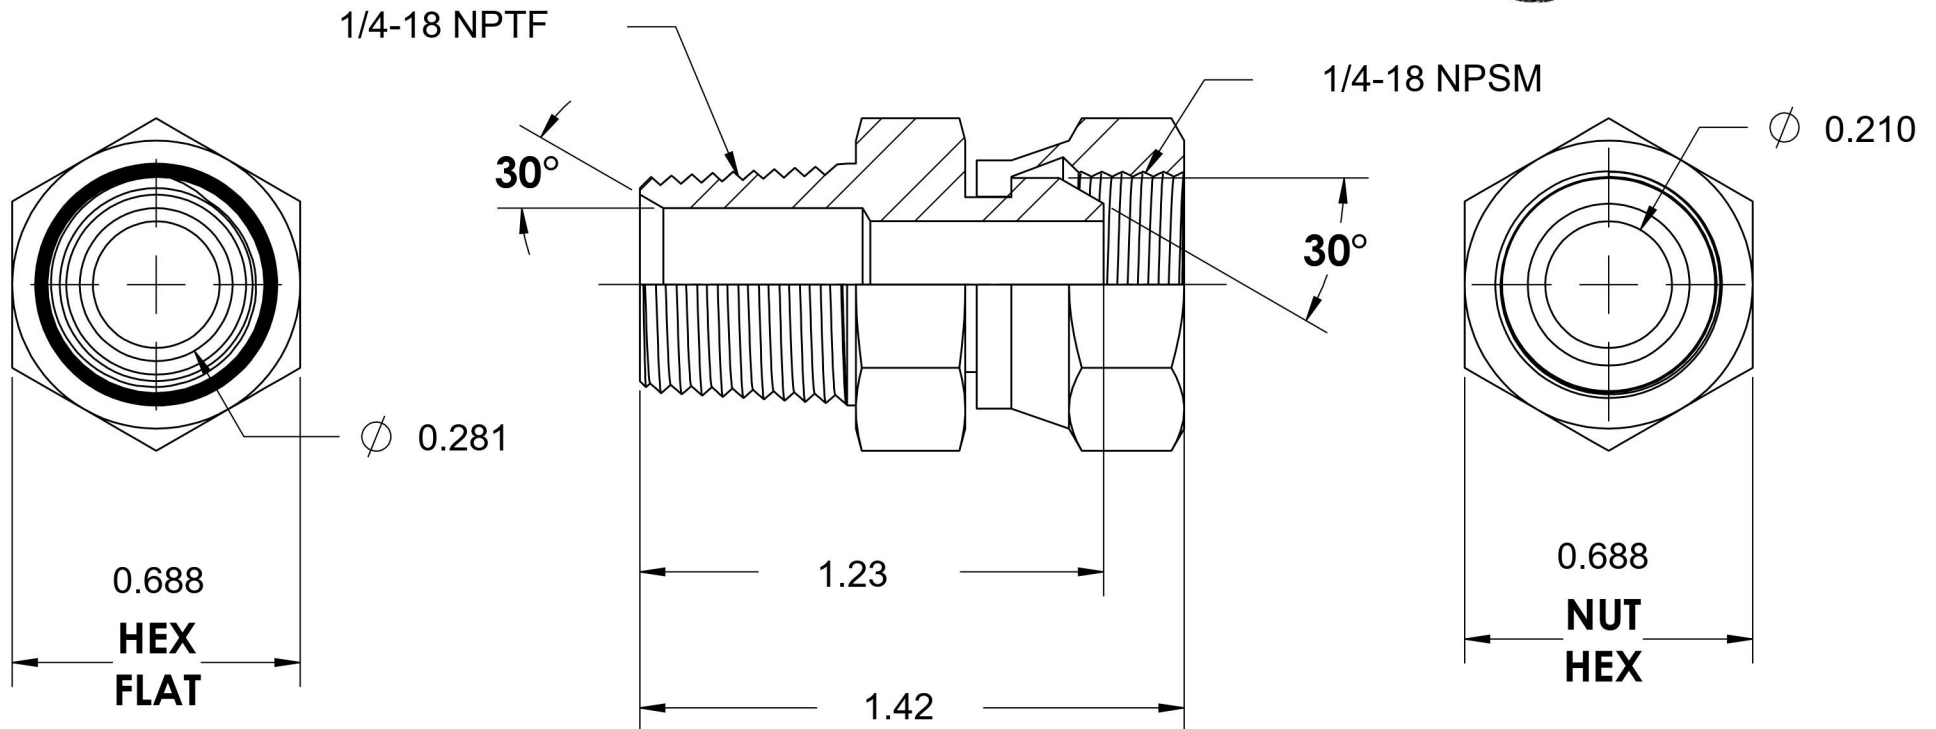

1404-04-04

Steel, SAE J514 NPSM Swivel Male Connector, 1/4" Male NPTF 30° x 1/4" Female NPSM Swivel

6701 Cochran Road
Solon, Ohio 44139
Phone: (440) 248-1880
Toll Free: 1-888-331-1523

Temperature Rating

-65°F to 500°F

Pressure Rating

6000 psi

Material

C1045/12L14 Steel

Finish

Trivalent Zinc

Industry Standards

SAE J514, SAE J476
ASTM B633

Series

1404

Series Description

SAE J514 NPSM Swivel Male Connector