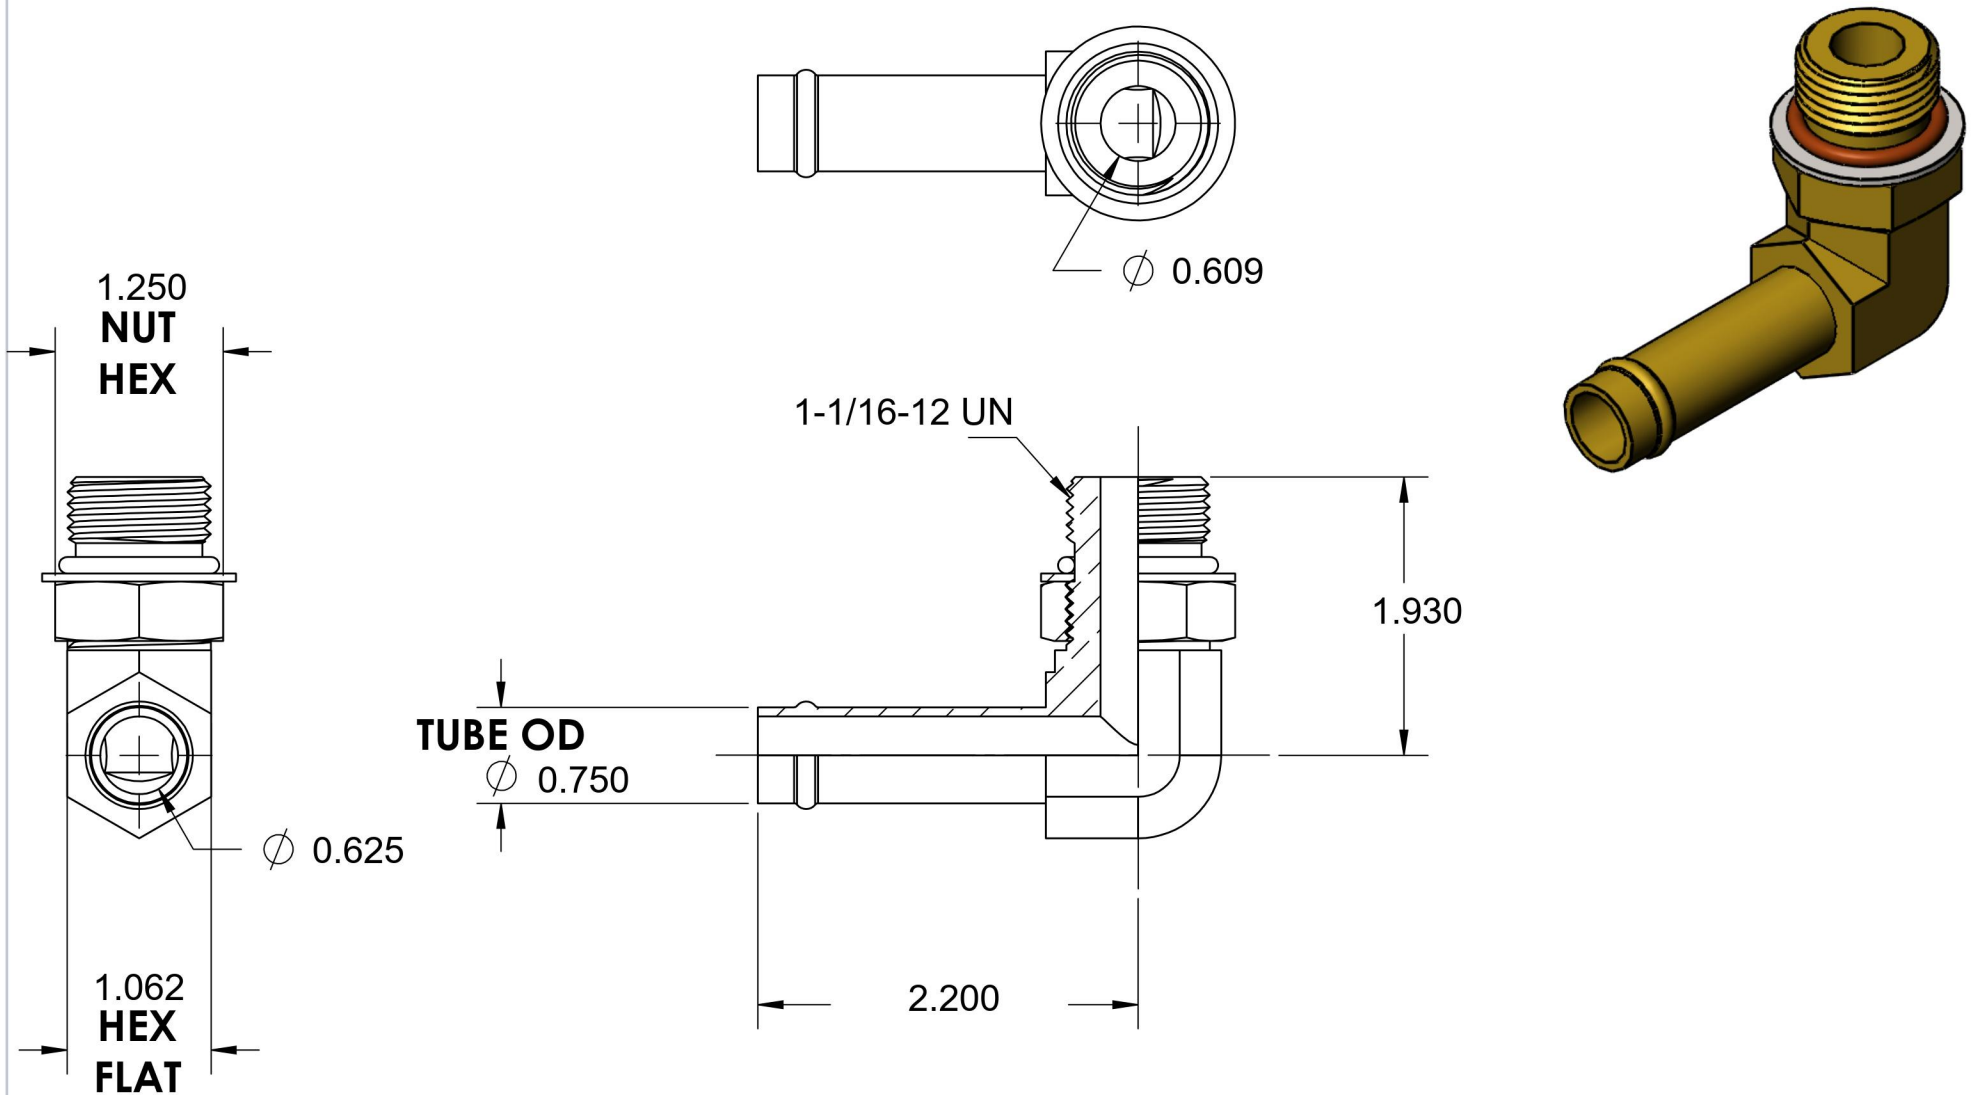

4601-12-12-NWO-B-VITON

Brass, SAE J1231 Hose Bead 90° Adjustable Port Elbow, 3/4" Beaded Hose Barb x 1-1/16-12 Male Adjustable ORB, FKM Seal

6701 Cochran Road
Solon, Ohio 44139
Phone: (440) 248-1880
Toll Free: 1-888-331-1523

Temperature Rating	Material	Industry Standards	Series
-15°F to 400°F	CA37700 Brass	SAE J1231-2, SAE J1926-3 SAE J515	4601-NWO-B-VITON
Pressure Rating	Finish		Series Description
150 psi	Natural Finish		SAE J1231 Hose Bead 90° Adjustable Port Elbow