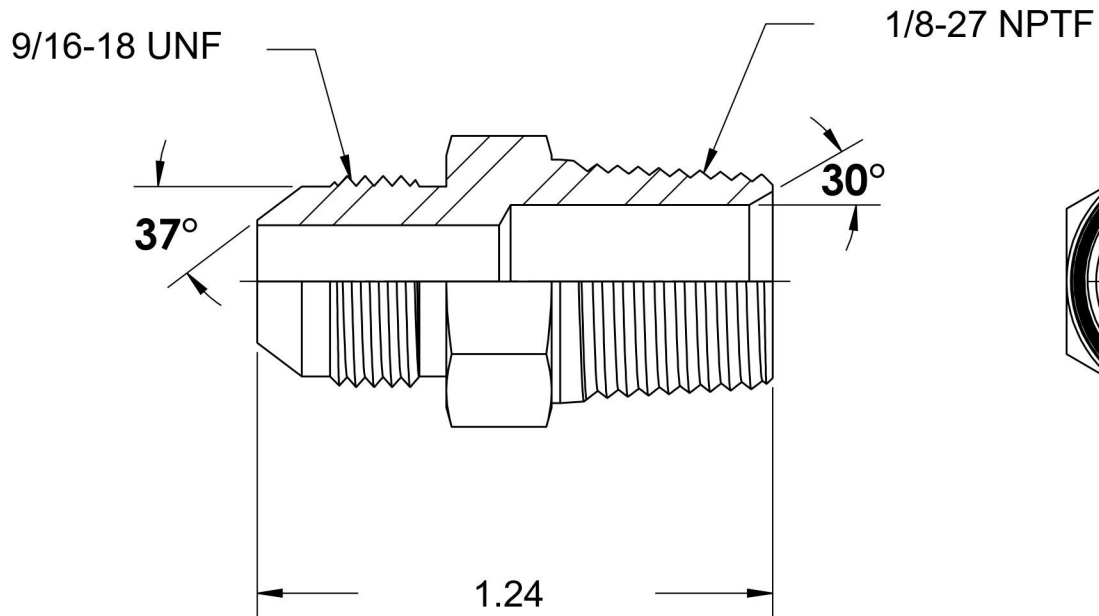

2404-06-02-B

Brass, SAE J514 37° Flare Male Connector, 3/8" Male JIC x 1/8" Male NPTF 30°

6701 Cochran Road
Solon, Ohio 44139
Phone: (440) 248-1880
Toll Free: 1-888-331-1523

Temperature Rating -325°F to 400°F	Material C360 Brass	Industry Standards SAE J514 , SAE J476	Series 2404-B
Pressure Rating 3300 psi	Finish Natural Finish		Series Description SAE J514 37° Flare Male Connector