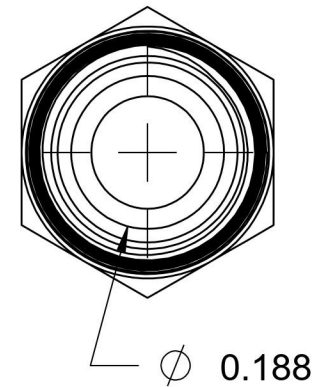

2404-06-02-B

Brass, SAE J514 37° Flare Male Connector, 3/8" Male JIC x 1/8" Male NPTF 30°

6701 Cochran Road
Solon, Ohio 44139
Phone: (440) 248-1880
Toll Free: 1-888-331-1523

Temperature Rating -325°F to 400°F	Material C360 Brass	Industry Standards SAE J514 , SAE J476	Series 2404-B
Pressure Rating 3300 psi	Finish Natural Finish		Series Description SAE J514 37° Flare Male Connector