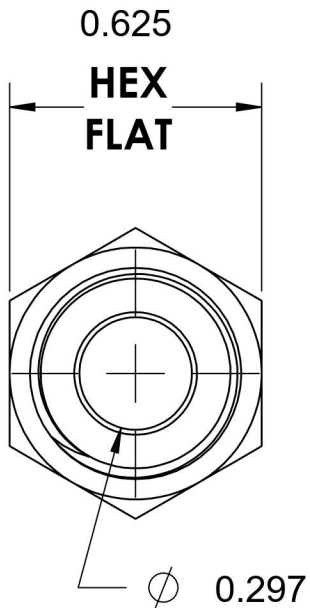

2404-06-02-B

Brass, SAE J514 37° Flare Male Connector, 3/8" Male JIC x 1/8" Male NPTF 30°

6701 Cochran Road
Solon, Ohio 44139
Phone: (440) 248-1880
Toll Free: 1-888-331-1523

Temperature Rating -325°F to 400°F	Material C360 Brass	Industry Standards SAE J514 , SAE J476	Series 2404-B
Pressure Rating 3300 psi	Finish Natural Finish		Series Description SAE J514 37° Flare Male Connector