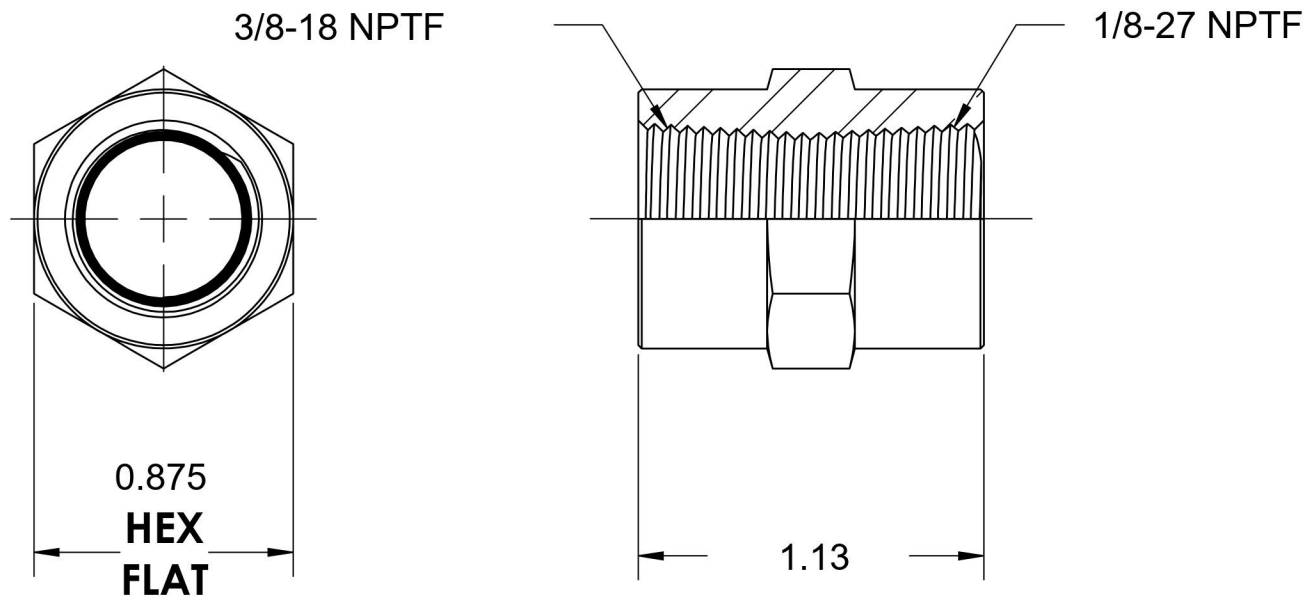

5000-06-02

Steel, SAE J514 Pipe Hex Coupling, 3/8" Female NPTF x 1/8" Female NPTF

6701 Cochran Road
Solon, Ohio 44139
Phone: (440) 248-1880
Toll Free: 1-888-331-1523

Temperature Rating -65°F to 500°F	Material C1045/12L14 Steel	Industry Standards SAE J514 , SAE J476 ASTM B633	Series 5000
Pressure Rating 6000 psi	Finish Trivalent Zinc		Series Description SAE J514 Pipe Hex Coupling