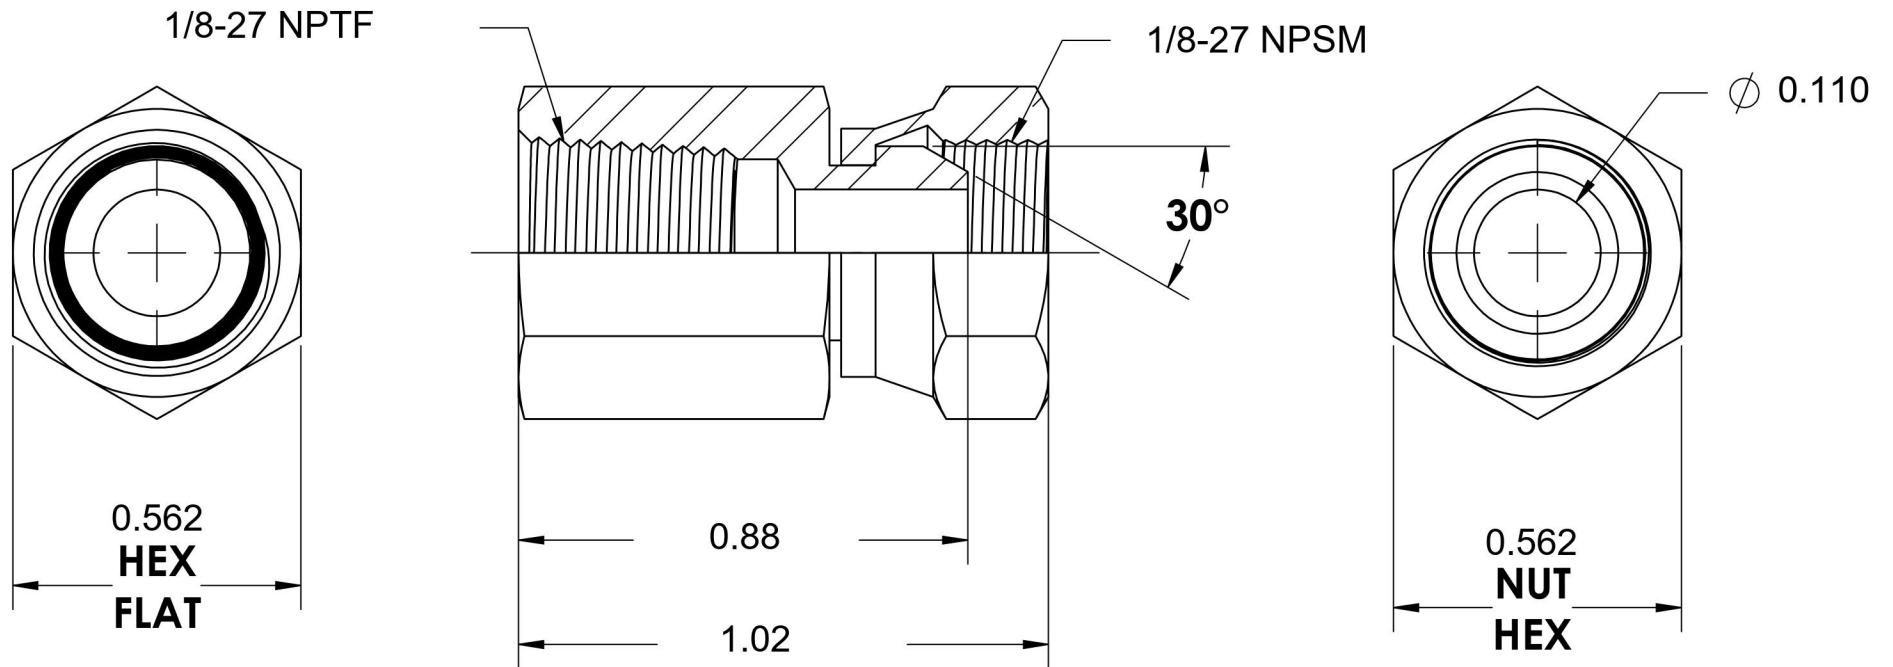

# 1405-02-02-SS

Stainless Steel, SAE J514 NPSM Swivel Female Connector, 1/8" Female NPTF x 1/8" Female NPSM Swivel

6701 Cochran Road  
Solon, Ohio 44139  
Phone: (440) 248-1880  
Toll Free: 1-888-331-1523

Temperature Rating	-425°F to 1200°F	Material	316/316L Stainless Steel	Industry Standards	SAE J514, SAE J476	Series	1405-SS
Pressure Rating	6000 psi	Finish	Passivated			Series Description	SAE J514 NPSM Swivel Female Connector