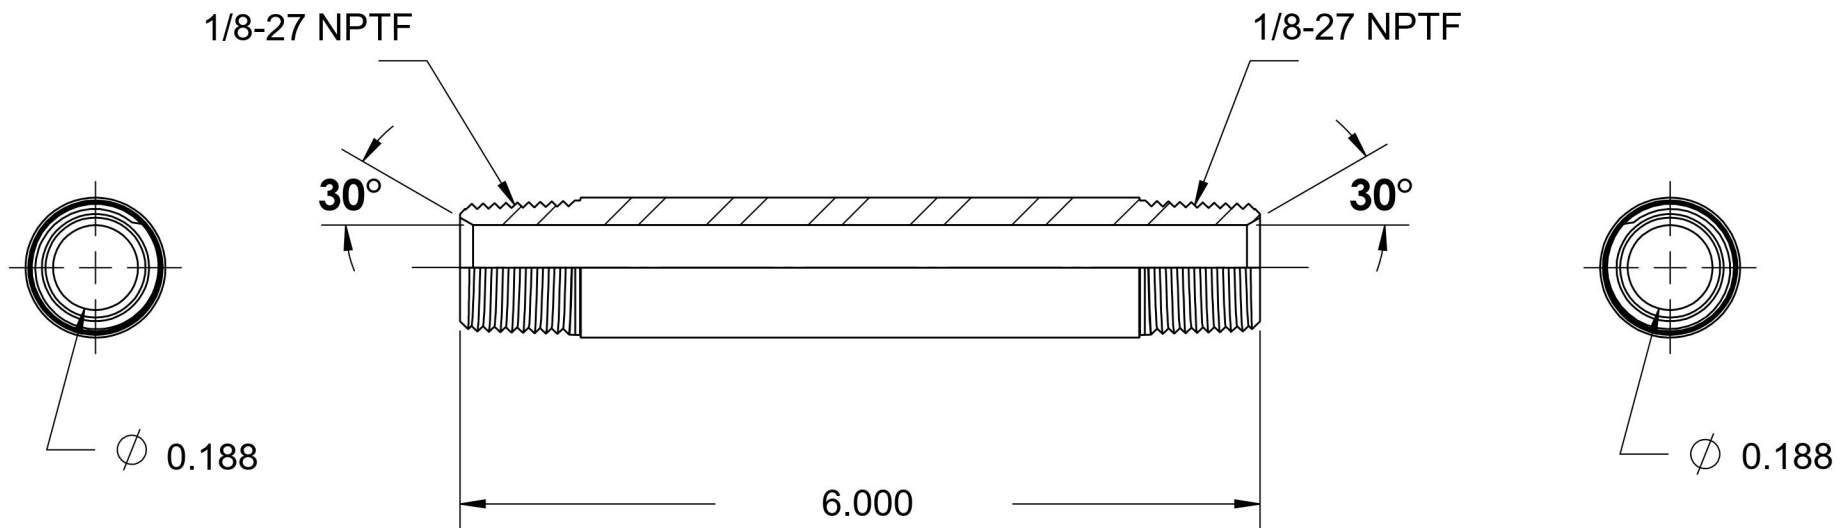

5404-N-02X6.000-B

Brass, SAE J514 Pipe Long Nipple, 1/8" Male NPTF 30° x 1/8" Male NPTF 30°

6701 Cochran Road
Solon, Ohio 44139
Phone: (440) 248-1880
Toll Free: 1-888-331-1523

Temperature Rating -325°F to 400°F	Material C36000 Brass	Industry Standards SAE J514, SAE J476	Series 5404-N-B
Pressure Rating 3900 psi	Finish Natural Finish		Series Description SAE J514 Pipe Long Nipple