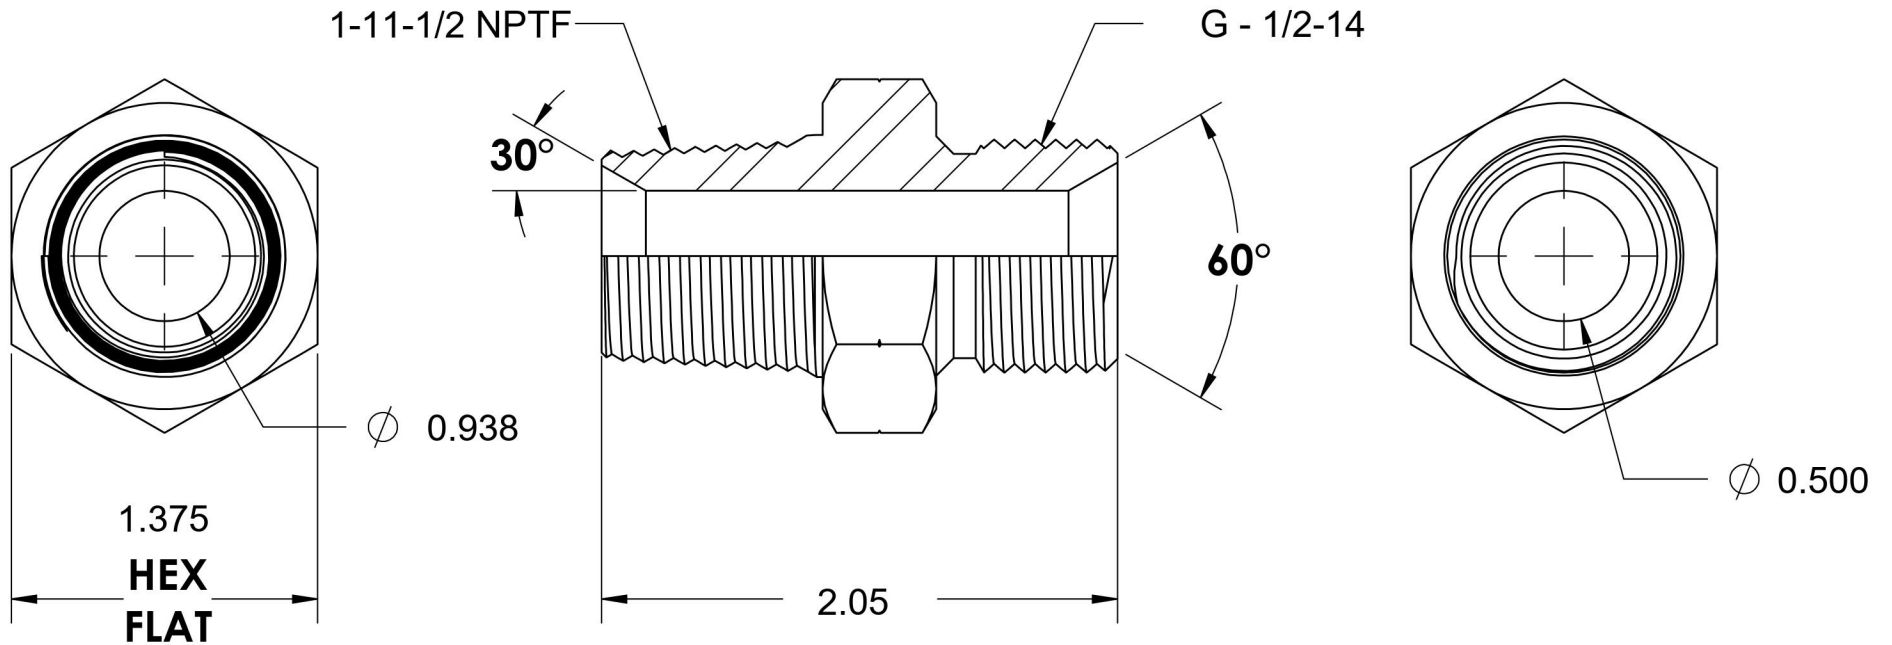

7032-16-08

Steel, SAE J476 Pipe Male BSPP Port/Line Adapter, 1" Male NPTF 30° x 1/2-14 Male BSPP 60° Line/Port

6701 Cochran Road
Solon, Ohio 44139
Phone: (440) 248-1880
Toll Free: 1-888-331-1523

| | | | |
|---|--|---|---|
| Temperature Rating -65°F to 500°F | Material C1045 / 12L14 Steel | Industry Standards SAE J476, ISO 1179 | Series 7032 |
| Pressure Rating 2900 psi | Finish Trivalent Zinc | ISO 8434-6, ASTM B633 | Series Description SAE J476 Pipe Male BSPP Port/Line Adapter |