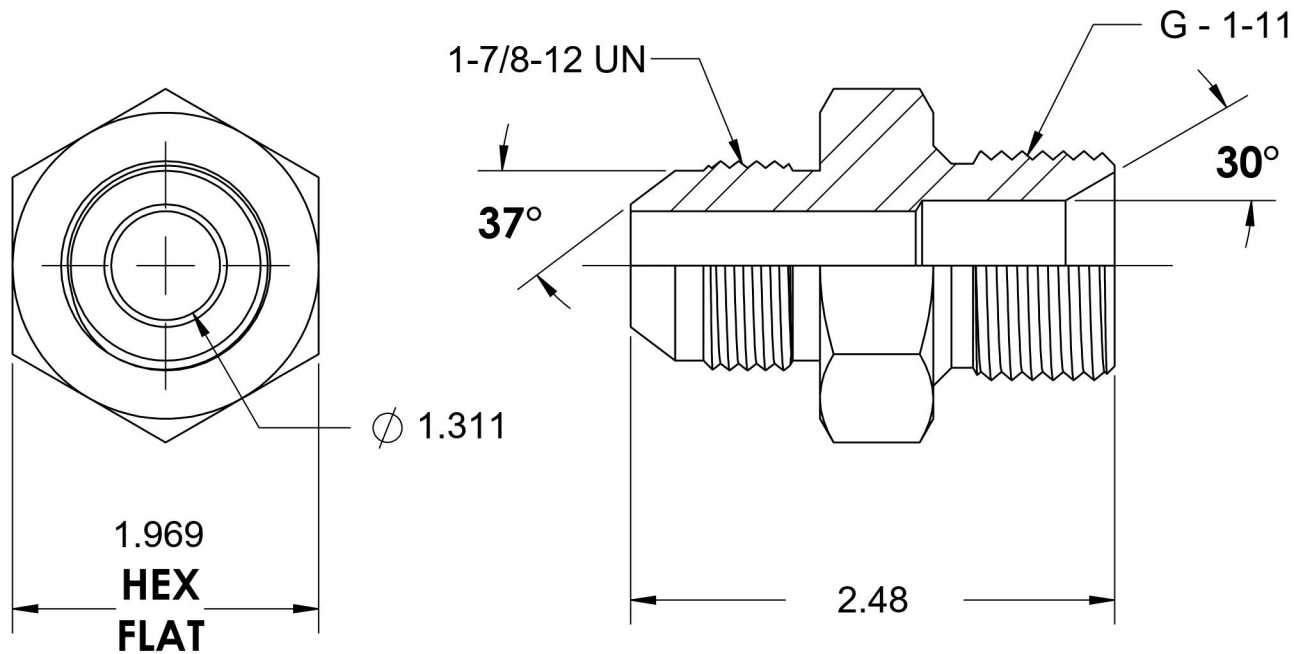

# 7002-24-16

Steel, SAE J514 37° Flare Male BSPP Port/Line Connector, 1-1/2" Male JIC x 1-11 Male BSPP 60° Line/Port

6701 Cochran Road  
Solon, Ohio 44139  
Phone: (440) 248-1880  
Toll Free: 1-888-331-1523

<b>Temperature Rating</b>	<b>Material</b>	<b>Industry Standards</b>	<b>Series</b>
-65°F to 500°F	C1045/12L14 Steel	SAE J514, ISO 1179	7002
<b>Pressure Rating</b>	<b>Finish</b>	ISO 8434-6, ASTM B633	<b>Series Description</b>
1700 psi	Trivalent Zinc		SAE J514 37° Flare Male BSPP Port/Line Connector