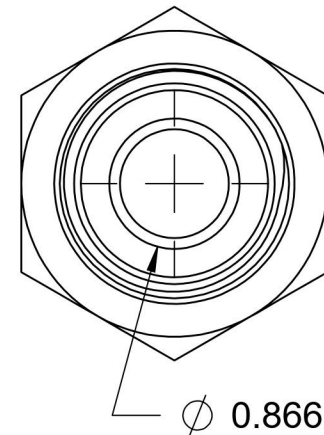

# 7002-24-16

Steel, SAE J514 37° Flare Male BSPP Port/Line Connector, 1-1/2" Male JIC x 1-11 Male BSPP 60° Line/Port

6701 Cochran Road  
Solon, Ohio 44139  
Phone: (440) 248-1880  
Toll Free: 1-888-331-1523

<b>Temperature Rating</b>	<b>Material</b>	<b>Industry Standards</b>	<b>Series</b>
-65°F to 500°F	C1045/12L14 Steel	SAE J514, ISO 1179	7002
<b>Pressure Rating</b>	<b>Finish</b>	ISO 8434-6, ASTM B633	<b>Series Description</b>
1700 psi	Trivalent Zinc		SAE J514 37° Flare Male BSPP Port/Line Connector