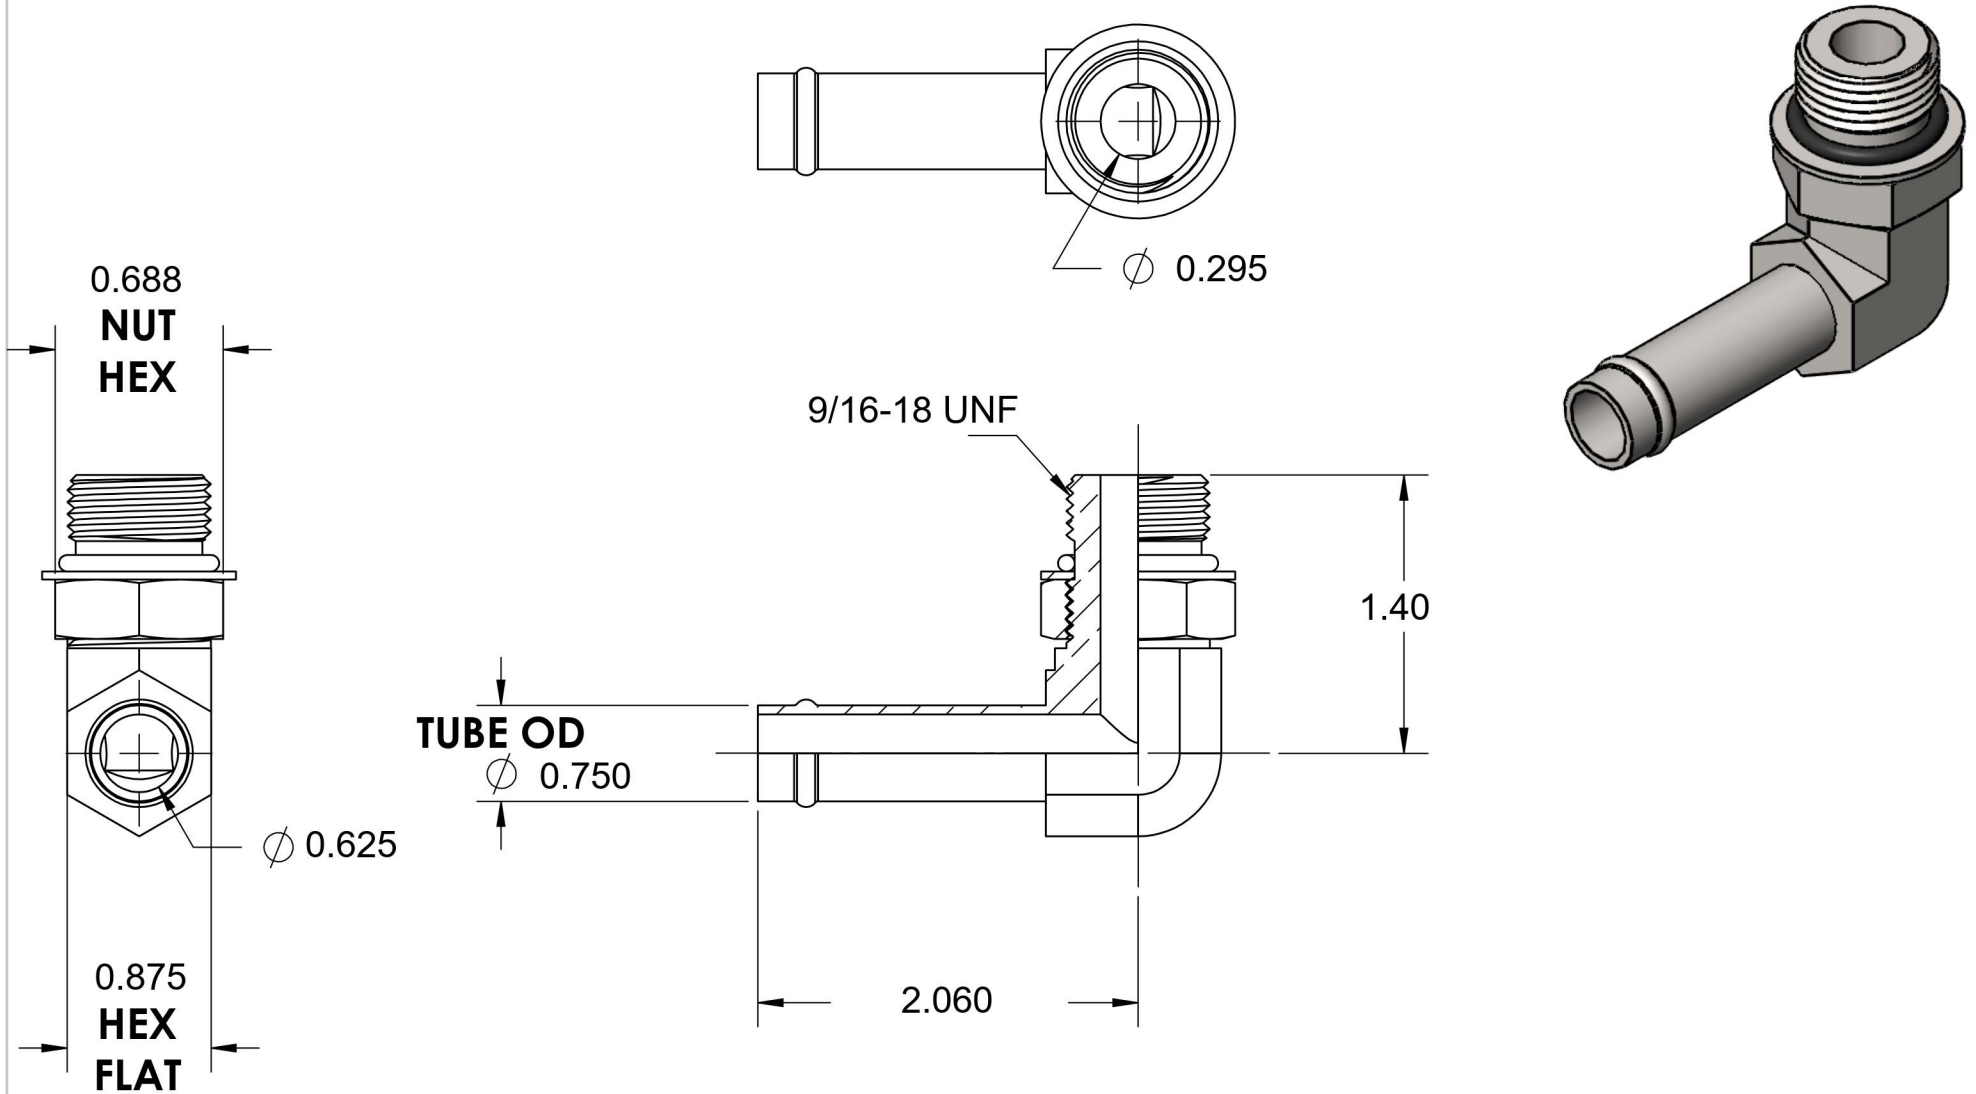

4601-12-06-NWO-FG

Steel, SAE J1231 Hose Bead 90° Adjustable Port Elbow, 3/4" Beaded Hose Barb x 9/16-18 Male Adjustable ORB

6701 Cochran Road
Solon, Ohio 44139
Phone: (440) 248-1880
Toll Free: 1-888-331-1523

Temperature Rating

-40°F to 250°F

Pressure Rating

150 psi

Material

C1045 Steel

Finish

Trivalent Zinc

Industry Standards

SAE J1231-2, SAE J1926-3
SAE J515, ASTM B633

Series

4601-NWO-FG

Series Description

SAE J1231 Hose Bead
90° Adjustable Port Elbow