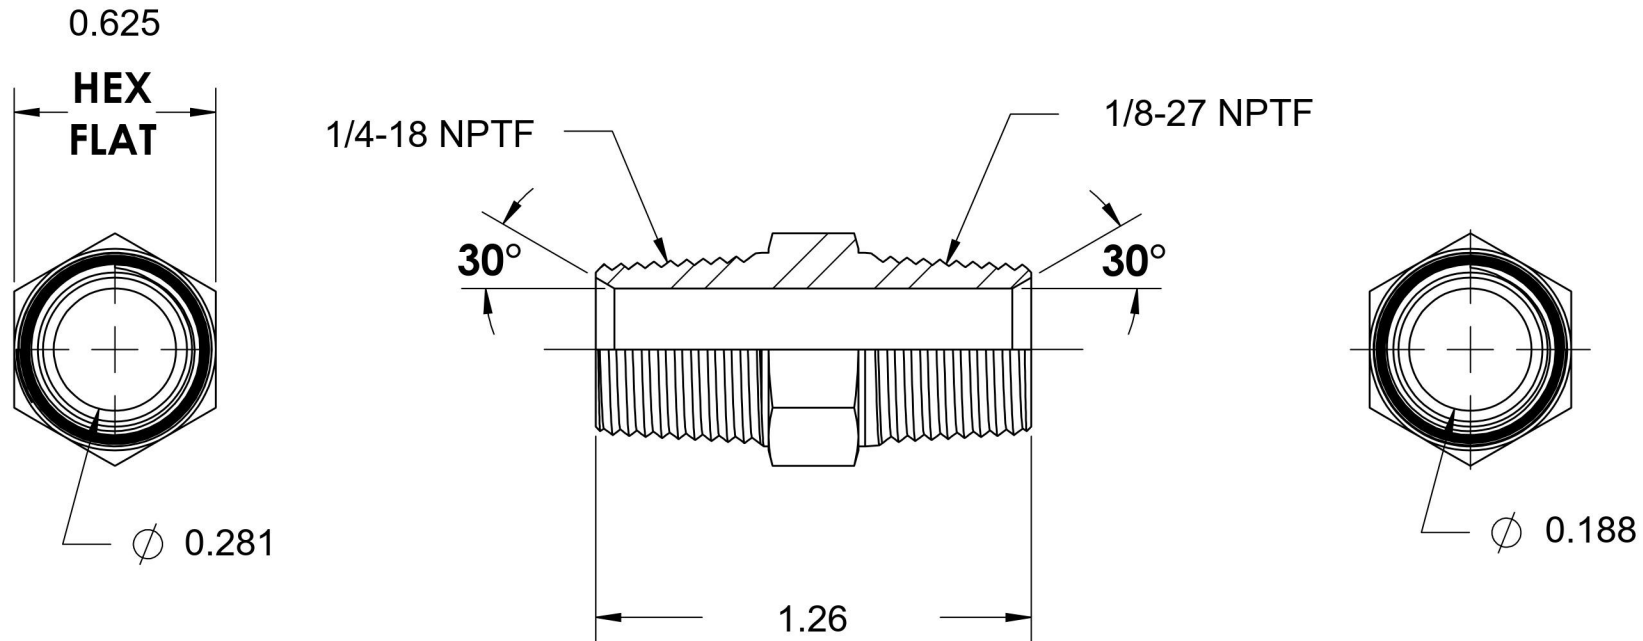

5404-04-02

Steel, SAE J514 Pipe Nipple, 1/4" Male NPTF 30° x 1/8" Male NPTF 30°

6701 Cochran Road
Solon, Ohio 44139
Phone: (440) 248-1880
Toll Free: 1-888-331-1523

Temperature Rating

-65°F to 500°F

Pressure Rating

Series

5404

Series Description

SAE J514 Pipe Nipple