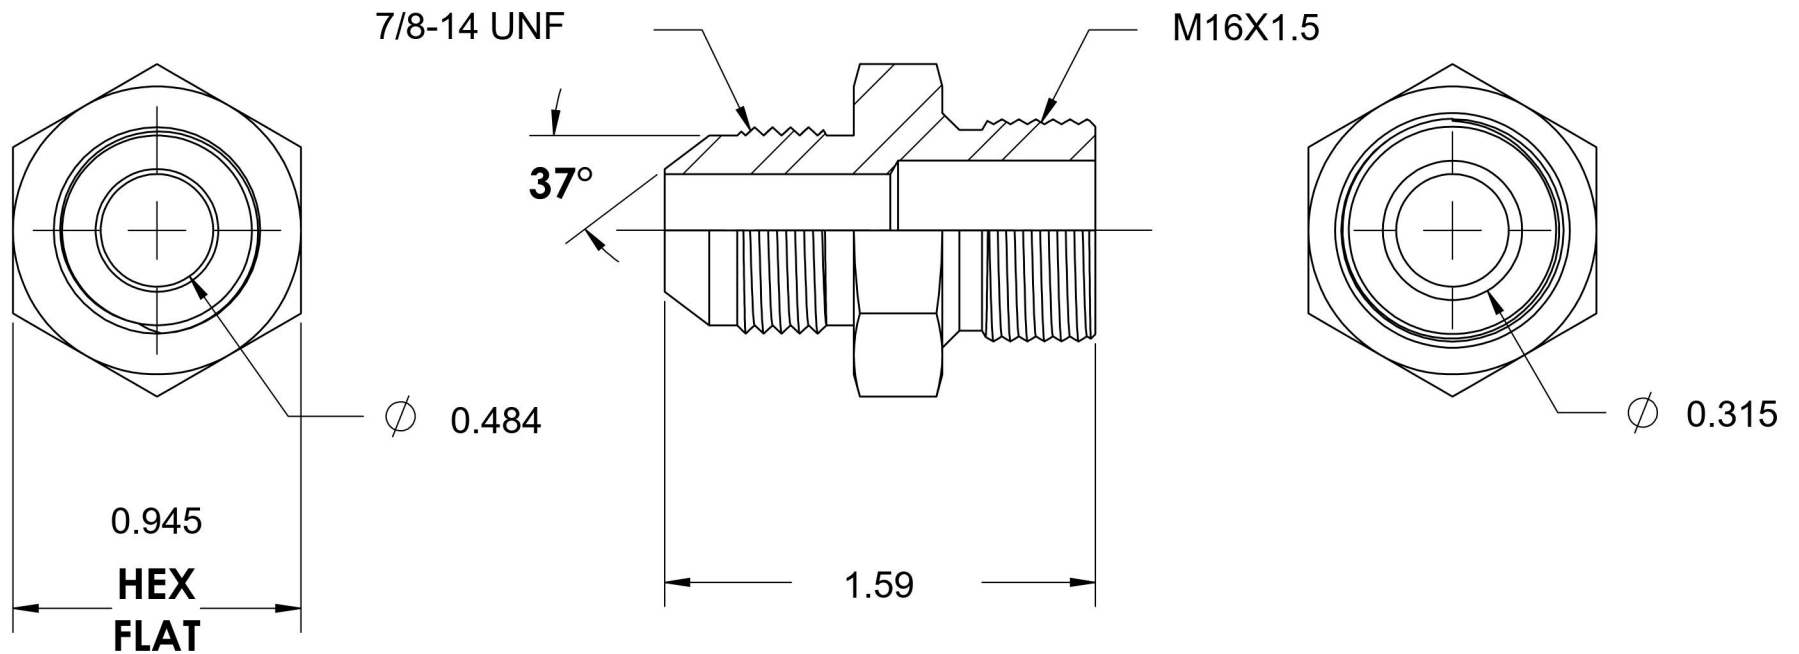

7005-10-16

Steel, SAE J514 37° Flare Male Metric Port/Line Connector, 5/8" Male JIC x M16X1.5 Male Metric 60° Line/Port

6701 Cochran Road
Solon, Ohio 44139
Phone: (440) 248-1880
Toll Free: 1-888-331-1523

Temperature Rating	Material	Industry Standards	Series
-65°F to 500°F	C1045/12L14 Steel	SAE J514, ISO 9974	7005
Pressure Rating	Finish	ASTM B633	Series Description
5000 psi	Trivalent Zinc		SAE J514 37° Flare Male Metric Port/Line Connector