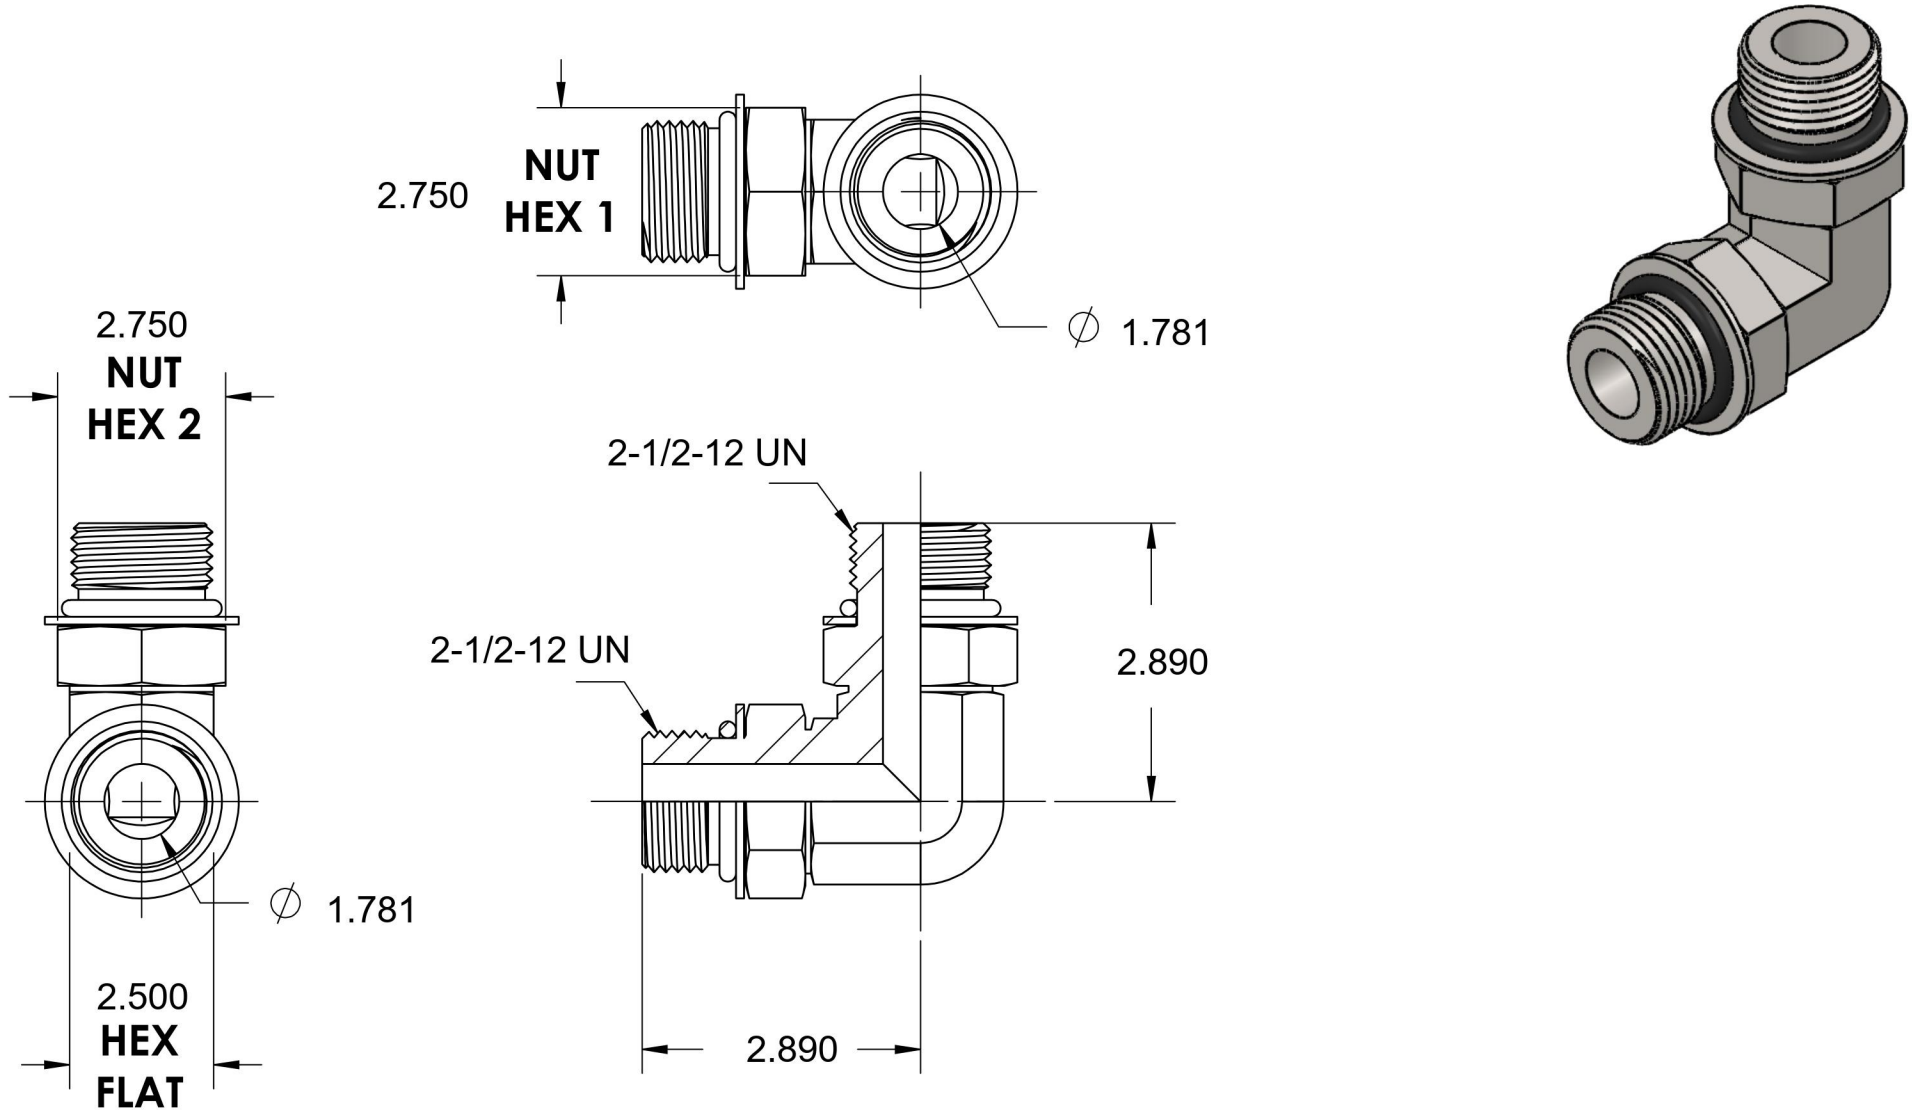

6807-32-32-NWO-FG

Steel, SAE J1926 Adjustable O-Ring Boss 90° Adjustable Port Elbow, 2-1/2-12 Male Adjustable ORB x 2-1/2-12 Male Adjustable ORB

6701 Cochran Road
Solon, Ohio 44139
Phone: (440) 248-1880
Toll Free: 1-888-331-1523

Temperature Rating	Material	Industry Standards	Series
-40°F / 250°F	C1045 Steel	SAE J1926-3, ASTM B633	6807-NWO-FG
Pressure Rating	Finish		Series Description
2000psi	Trivalent Zinc		SAE J1926 Adjustable O-Ring Boss 90° Adjustable Port Elbow