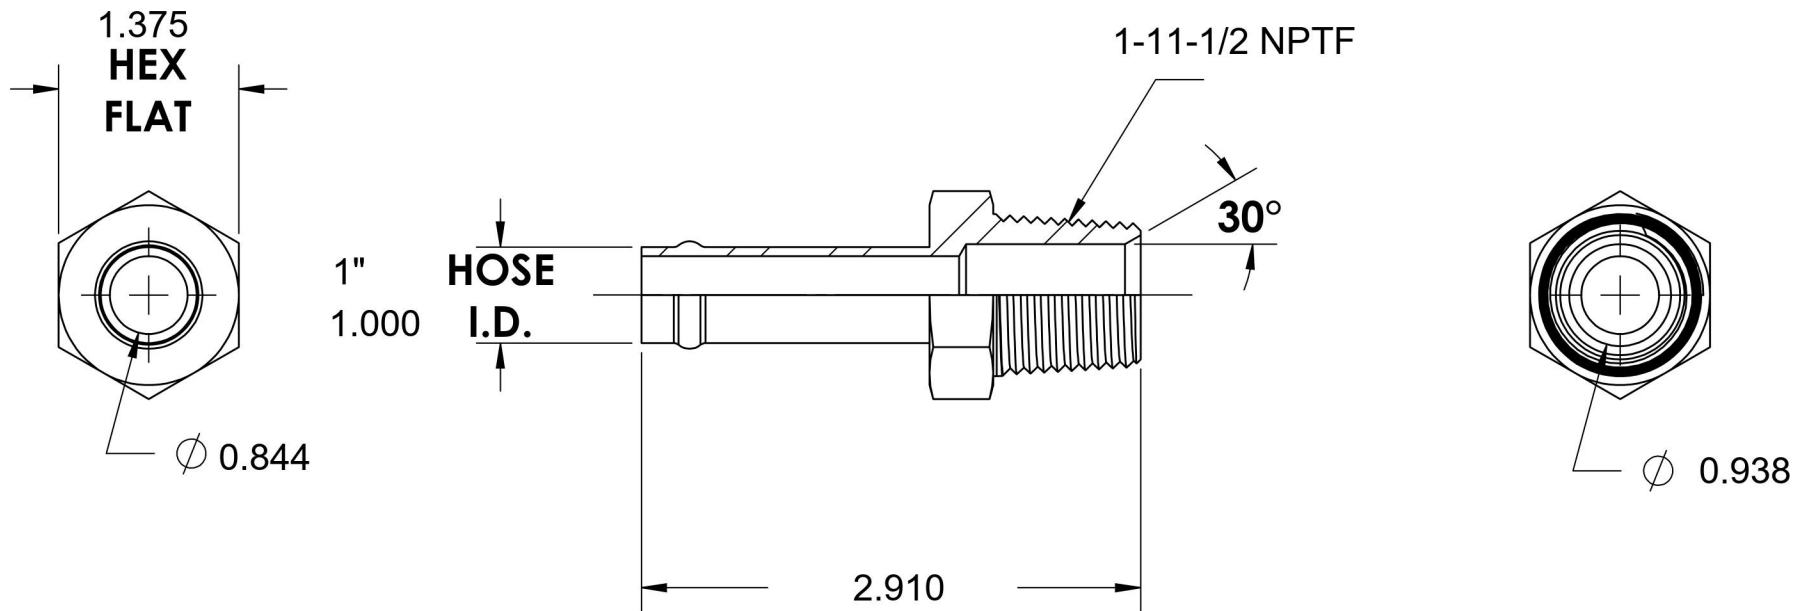

4404-16-16

Steel, SAE J1231 Hose Bead Male Connector, 1" Beaded Hose Barb x 1" Male NPTF 30°

6701 Cochran Road
Solon, Ohio 44139
Phone: (440) 248-1880
Toll Free: 1-888-331-1523

Temperature Rating

-65°F to 500°F

Series

4404

Series Description

SAE J1231 Hose Bead Male Connector