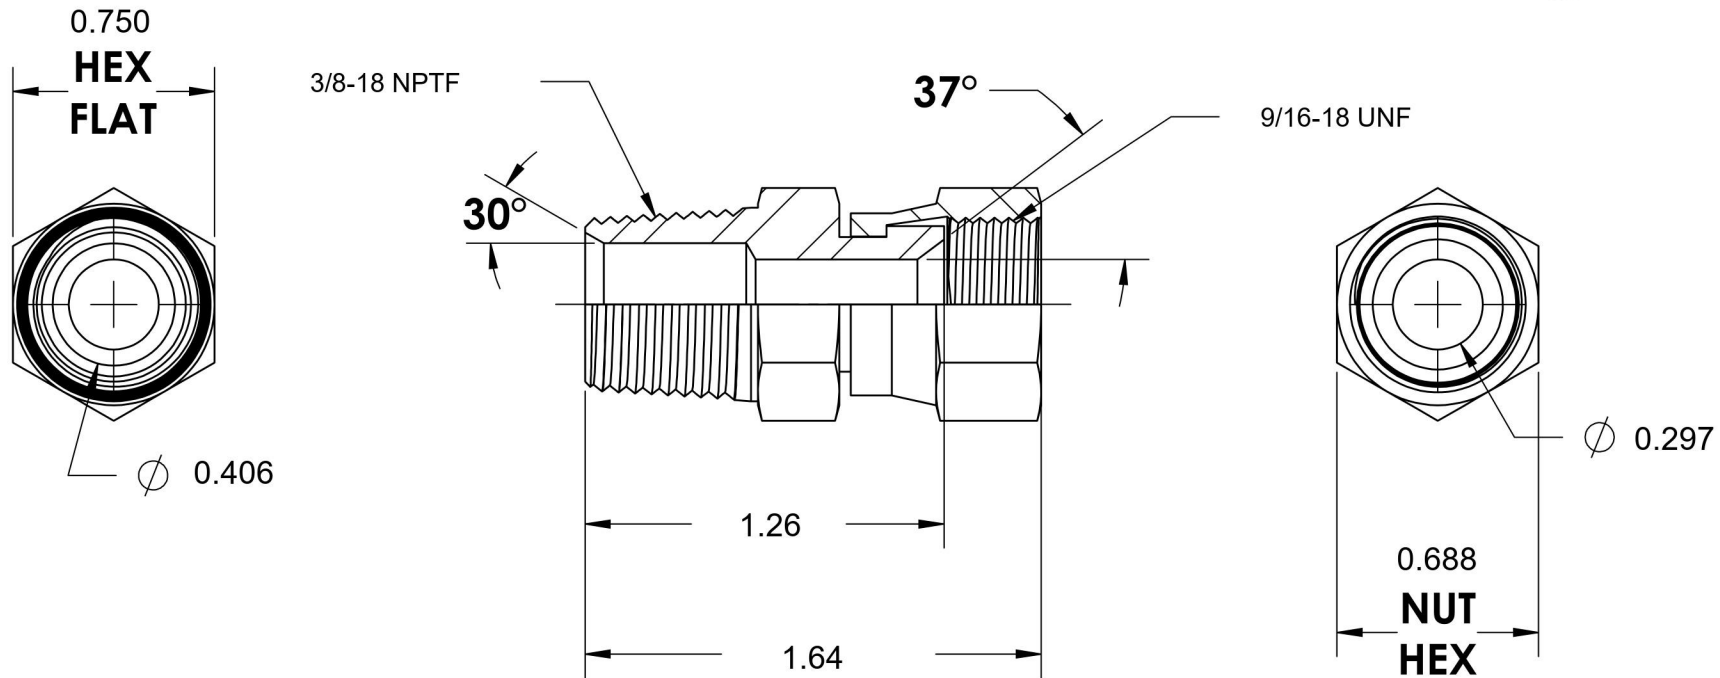

6505-06-06

Steel, SAE J514 37° Flare Swivel Male Connector, 3/8" Male NPTF 30° x 3/8" Female JIC Swivel

6701 Cochran Road
Solon, Ohio 44139
Phone: (440) 248-1880
Toll Free: 1-888-331-1523

Temperature Rating

-65°F to 500°F

Pressure Rating

5000 psi

Material

C1045/12L14 Steel

Finish

Trivalent Zinc

Industry Standards

SAE J514 , SAE J476
ASTM B633

Series

6505

Series Description

SAE J514 37° Flare Swivel
Male Connector