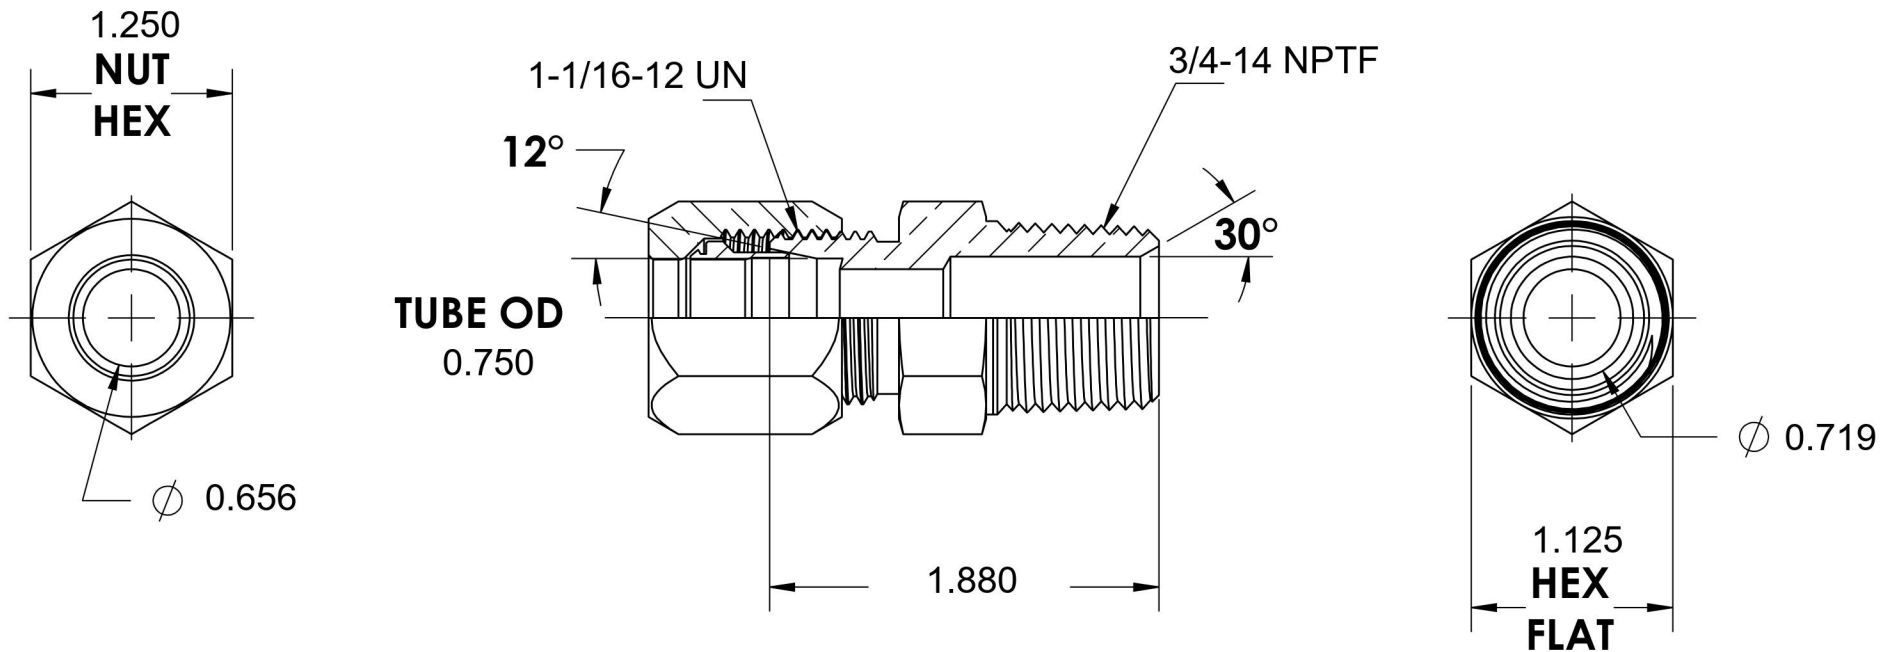

C2404-12-12-SS

Stainless Steel, SAE J514 Flareless Tube Male Connector, 3/4" Flareless Bite Type x 3/4" Male NPTF 30°

6701 Cochran Road
Solon, Ohio 44139
Phone: (440) 248-1880
Toll Free: 1-888-331-1523

Temperature Rating	Material	Industry Standards	Series
-425°F to 1200°F	316/316L Stainless Steel	SAE J514, SAE J476	C2404-SS
Pressure Rating	Finish		Series Description
4000 psi	Passivated		SAE J514 Flareless Tube Male Connector